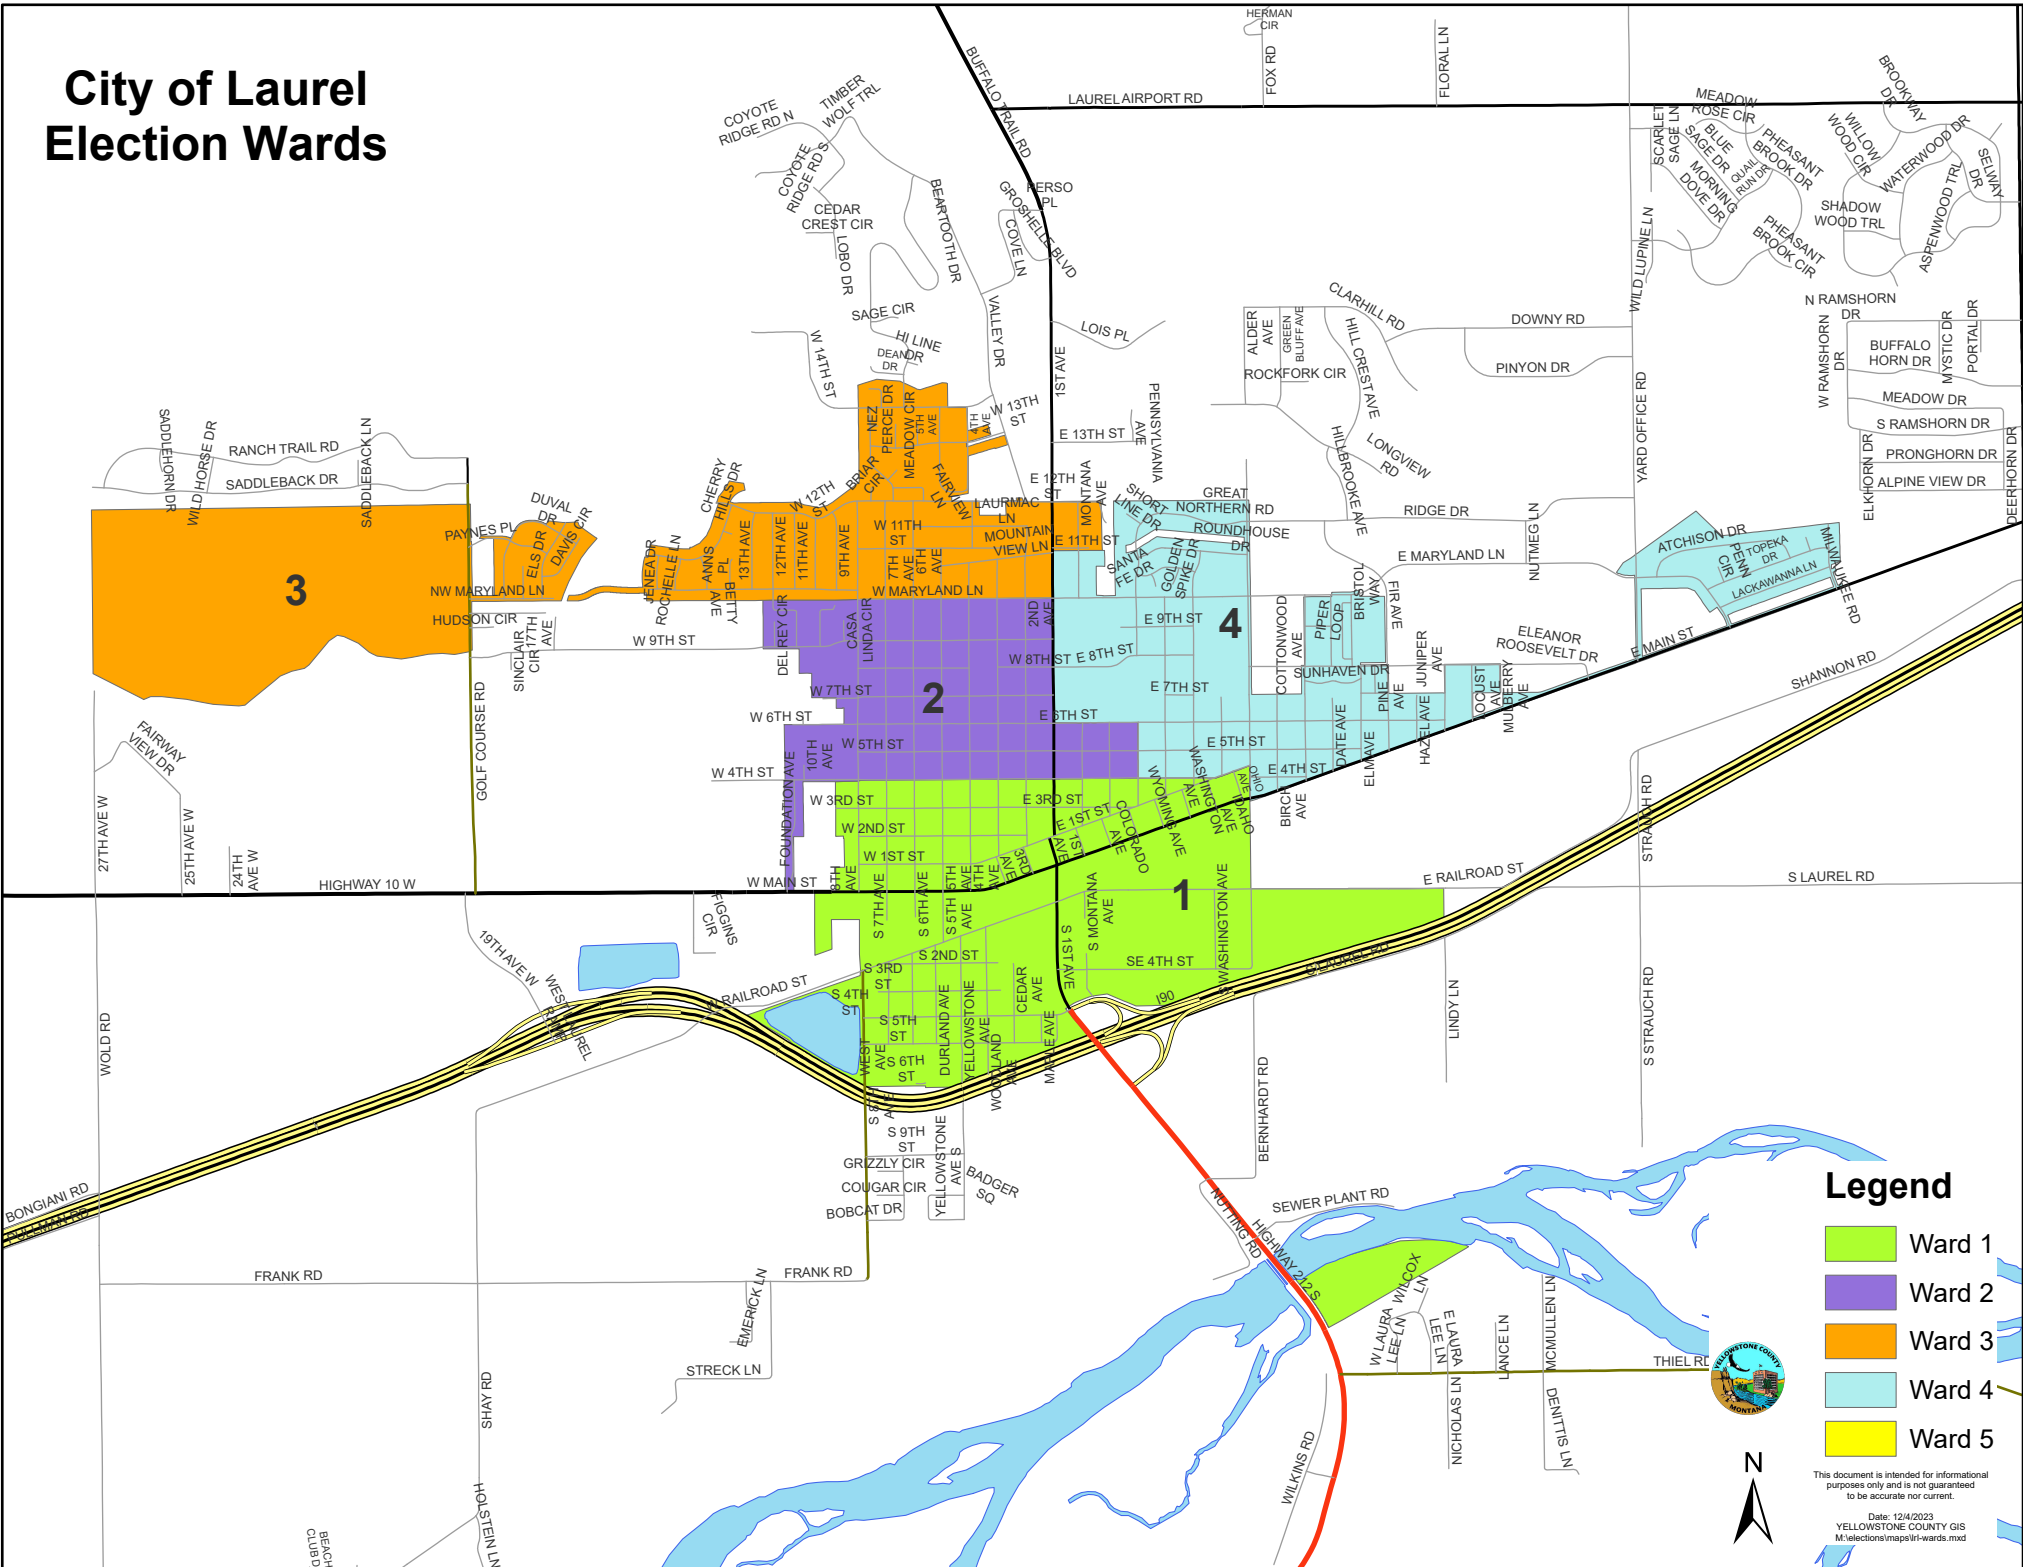

City of Laurel Election Wards

Legend

- Ward 1
- Ward 2
- Ward 3
- Ward 4
- Ward 5