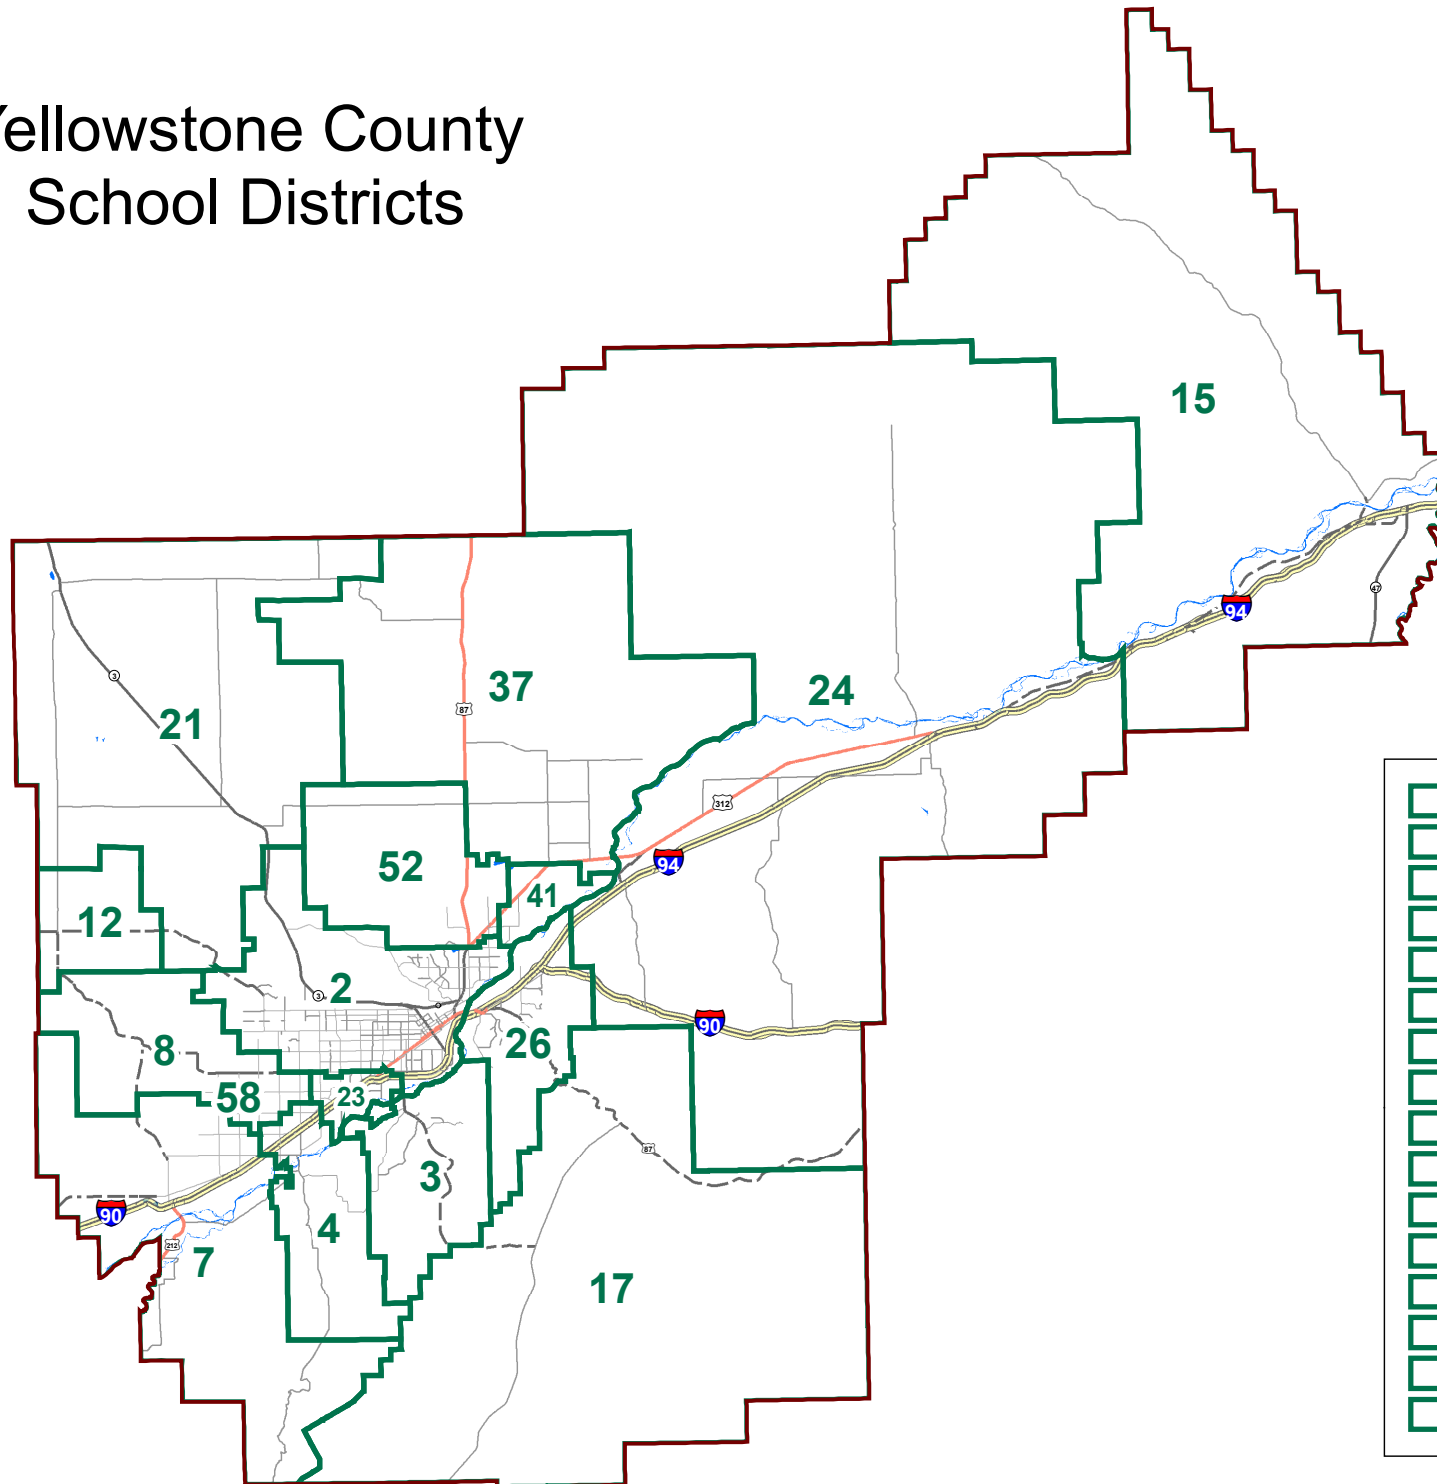

Yellowstone County School Districts

This document is intended for informational purposes only and is not guaranteed to be accurate nor current.

Date: 8/17/2017 4:32:03 PM
YELLOWSTONE COUNTY GIS
schools\districts-bw.mxd

-  2 Billings
-  3 Blue Creek
-  4 Canyon Creek
-  7 Laurel
-  8 Elder Grove
-  12 Molt
-  15 Custer
-  17 Morin
-  21 Broadview
-  23 Elysian
-  24 Huntley Project
-  26 Lockwood
-  37 Shepherd
-  41 Pioneer
-  52 Independent
-  58 Yellowstone Academy