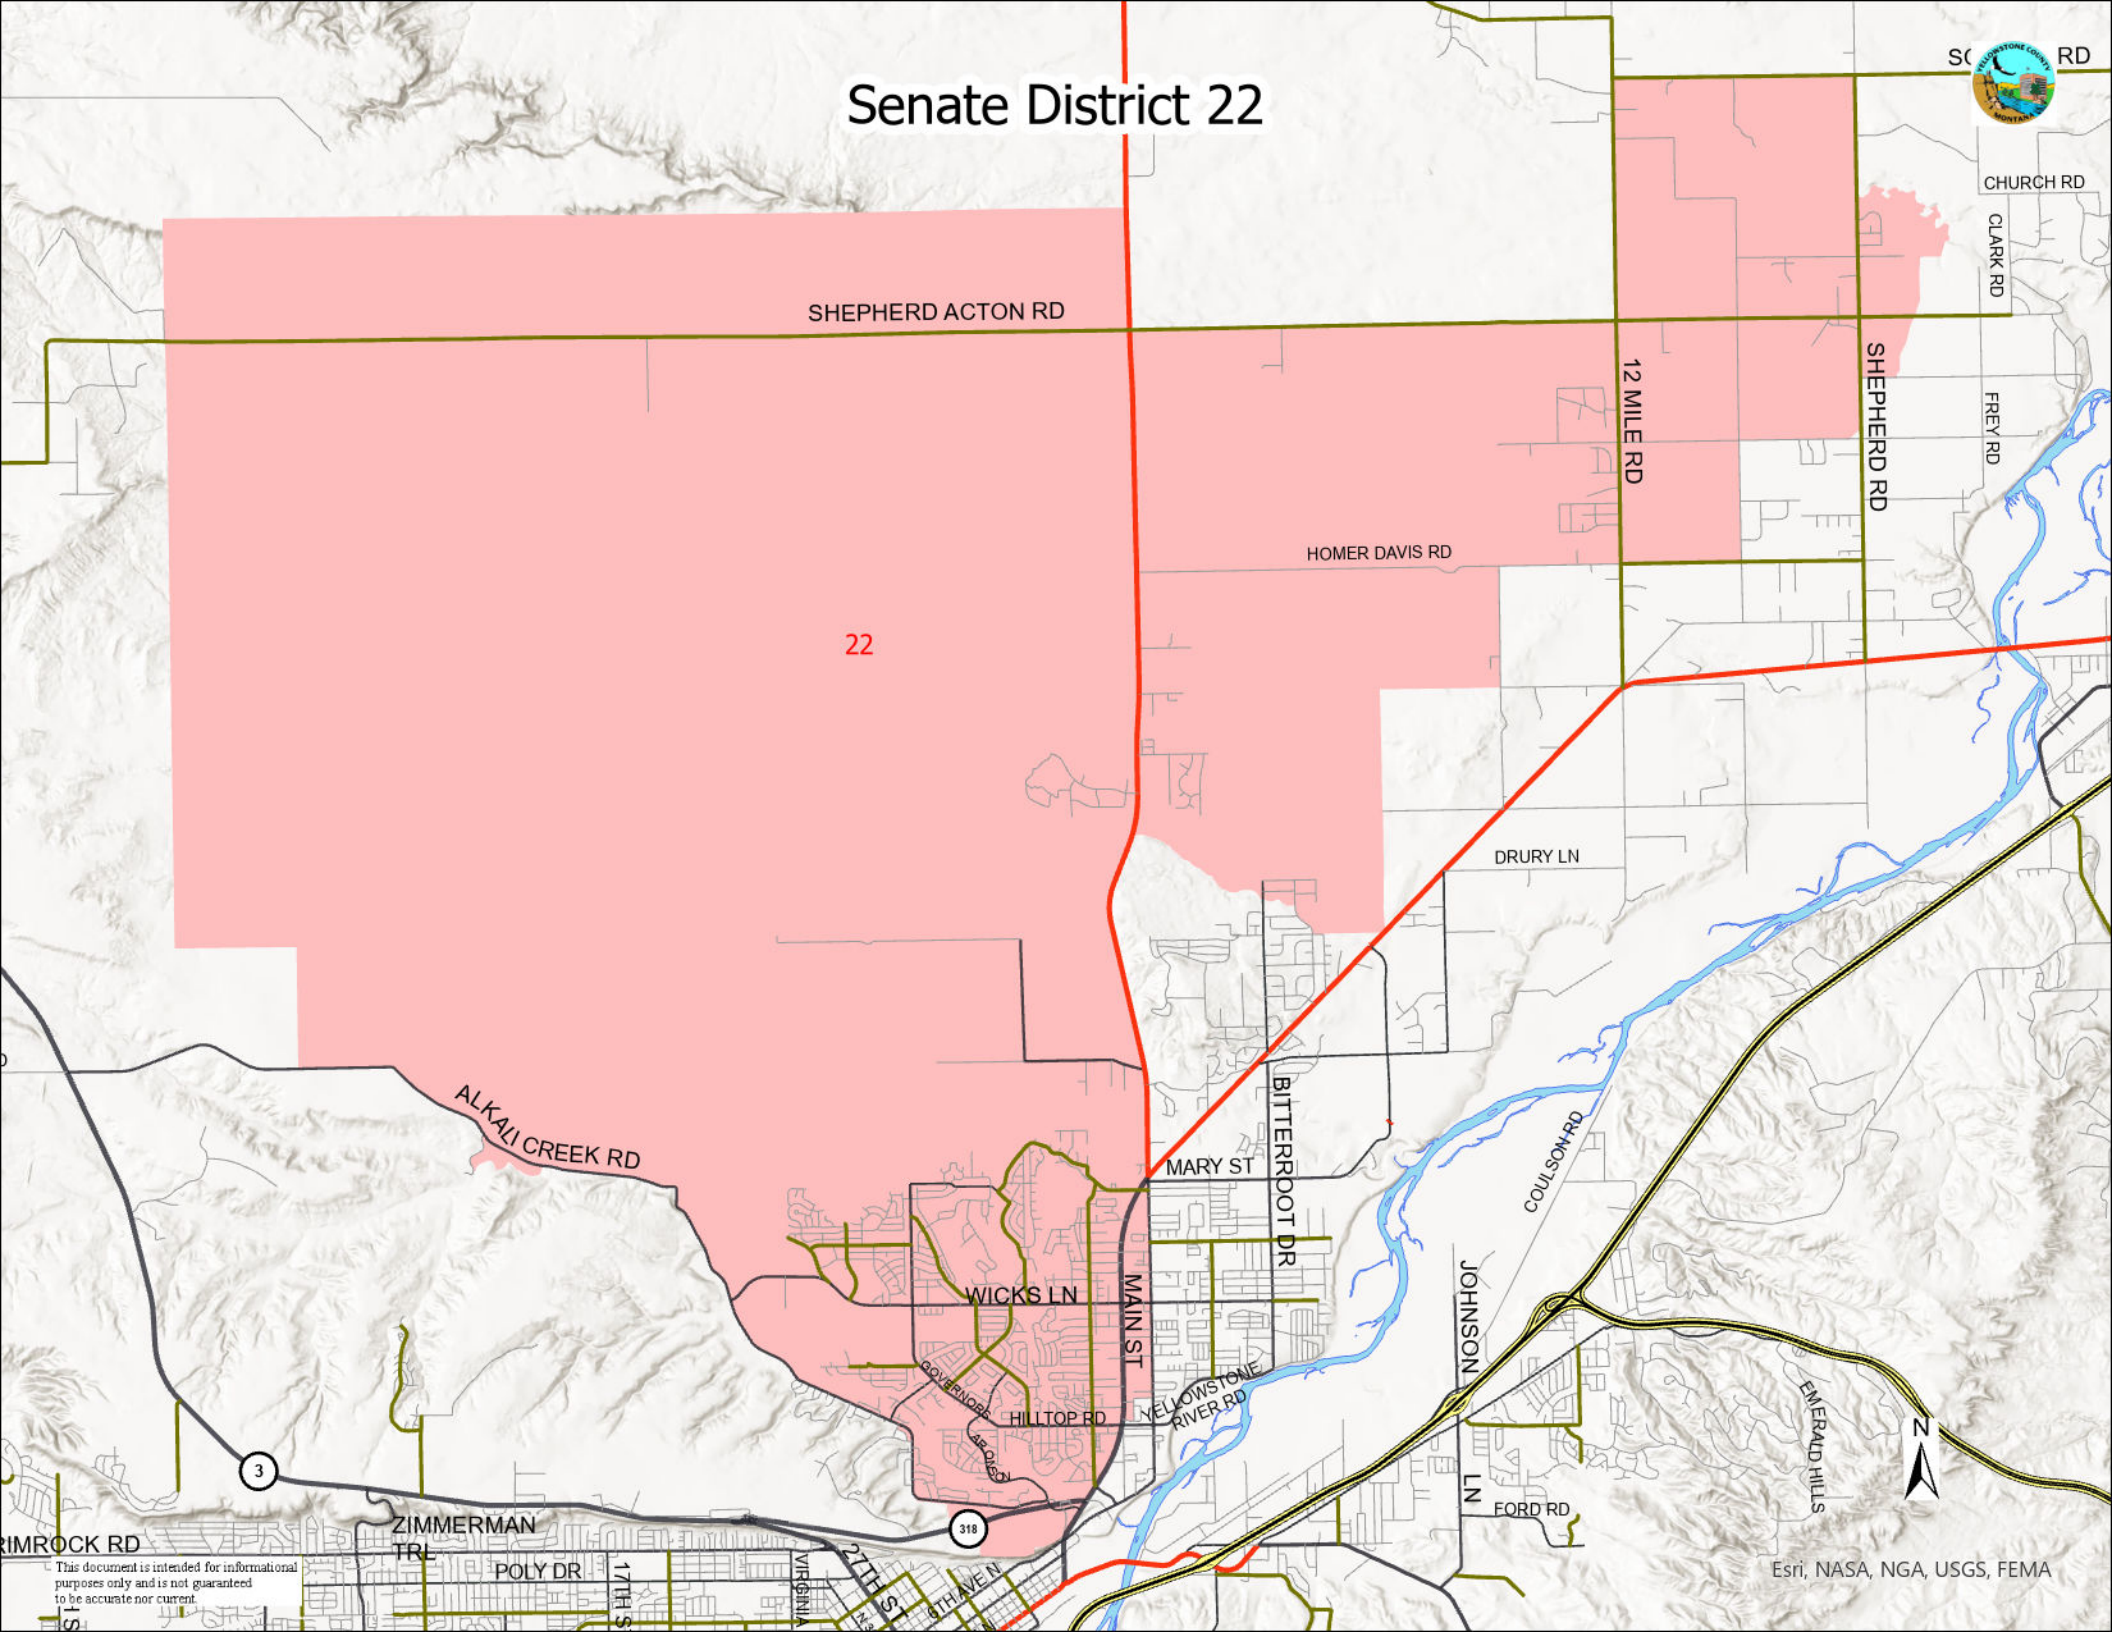

Senate District 22

SHEPHERD ACTON RD

22

HOMER DAVIS RD

12 MILE RD

SHEPHERD RD

CHURCH RD

CLARK RD

FREY RD

DRURY LN

ALKALI CREEK RD

MARY ST

BITTERROOT DR

COULSON RD

WICKS LN

MAIN ST

GOVERNOR

HILLTOP RD

YELLOWSTONE RIVER RD

JOHNSON LN

FORD RD

EMERALD HILLS

RIMROCK RD

ZIMMERMAN TR