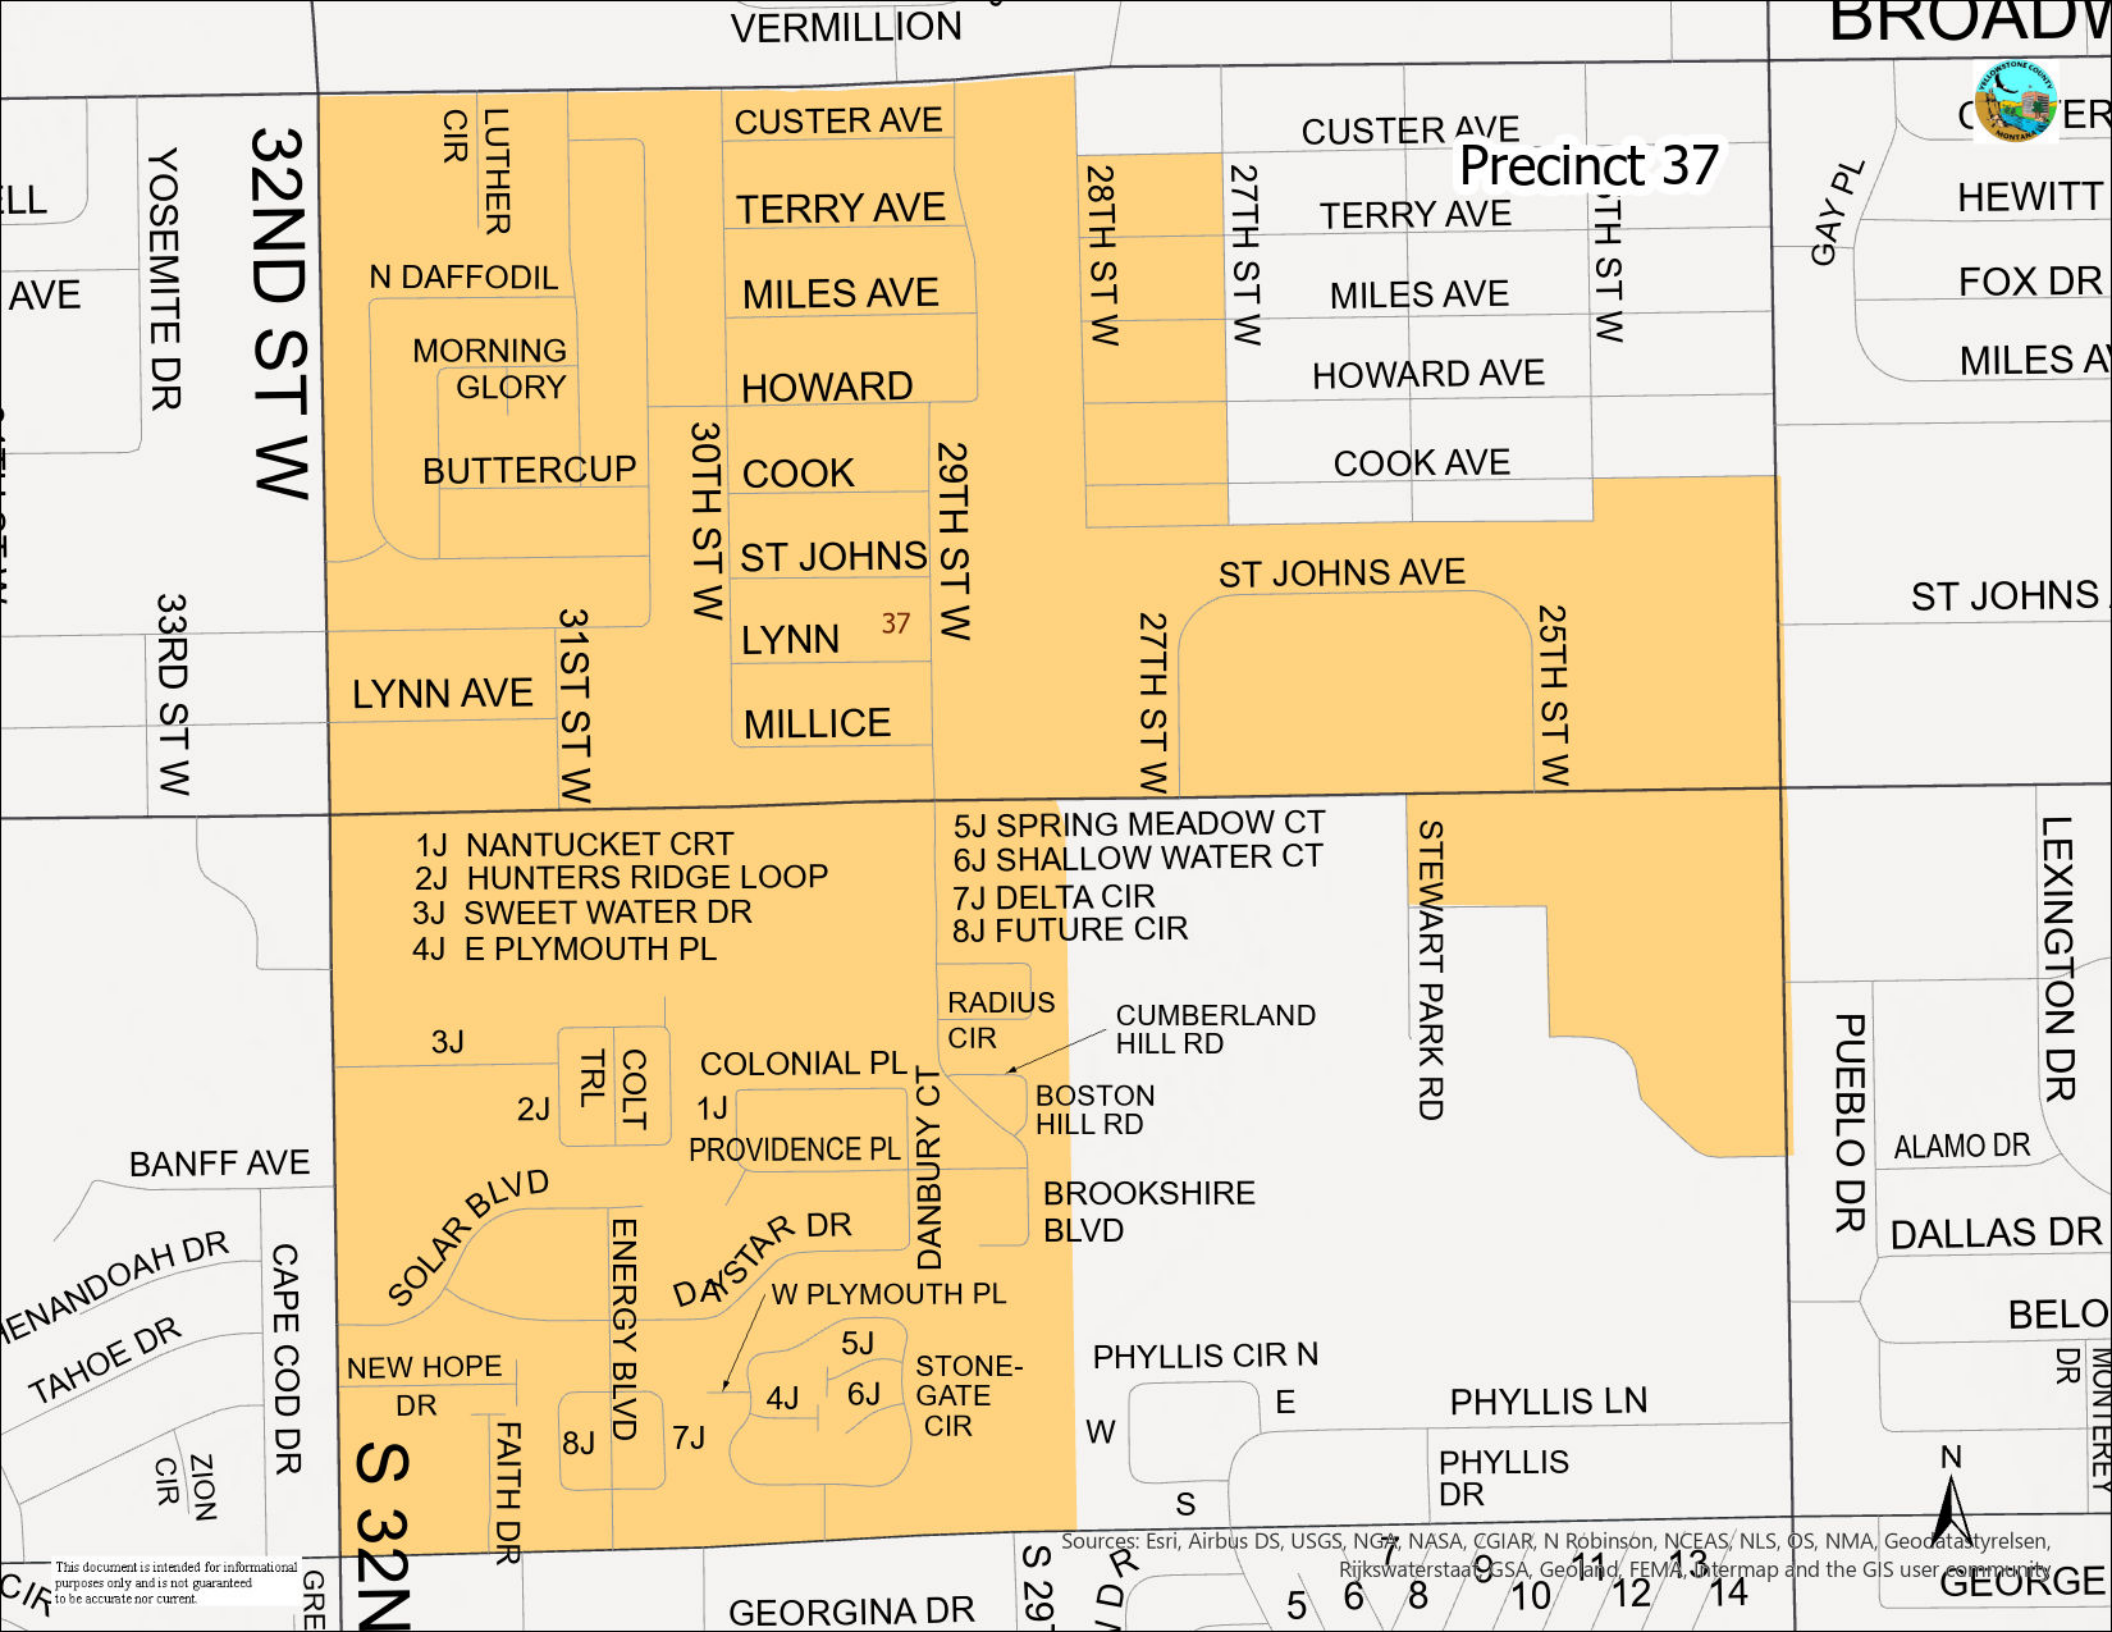

Precinct 37

32ND ST W

YOSEMITE DR

33RD ST W

LUTHER CIR

N DAFFODIL

MORNING GLORY

BUTTERCUP

LYNN ³⁷

MILLICE

30TH ST W

29TH ST W

28TH ST W

27TH ST W

CUSTER AVE

TERRY AVE

MILES AVE

HOWARD AVE

COOK AVE

26TH ST W

ST JOHNS AVE

27TH ST W

25TH ST W

GAY PL

GEORGINA DR

S 29TH

DR

5 6 7 8 9 10 11 12 13 14