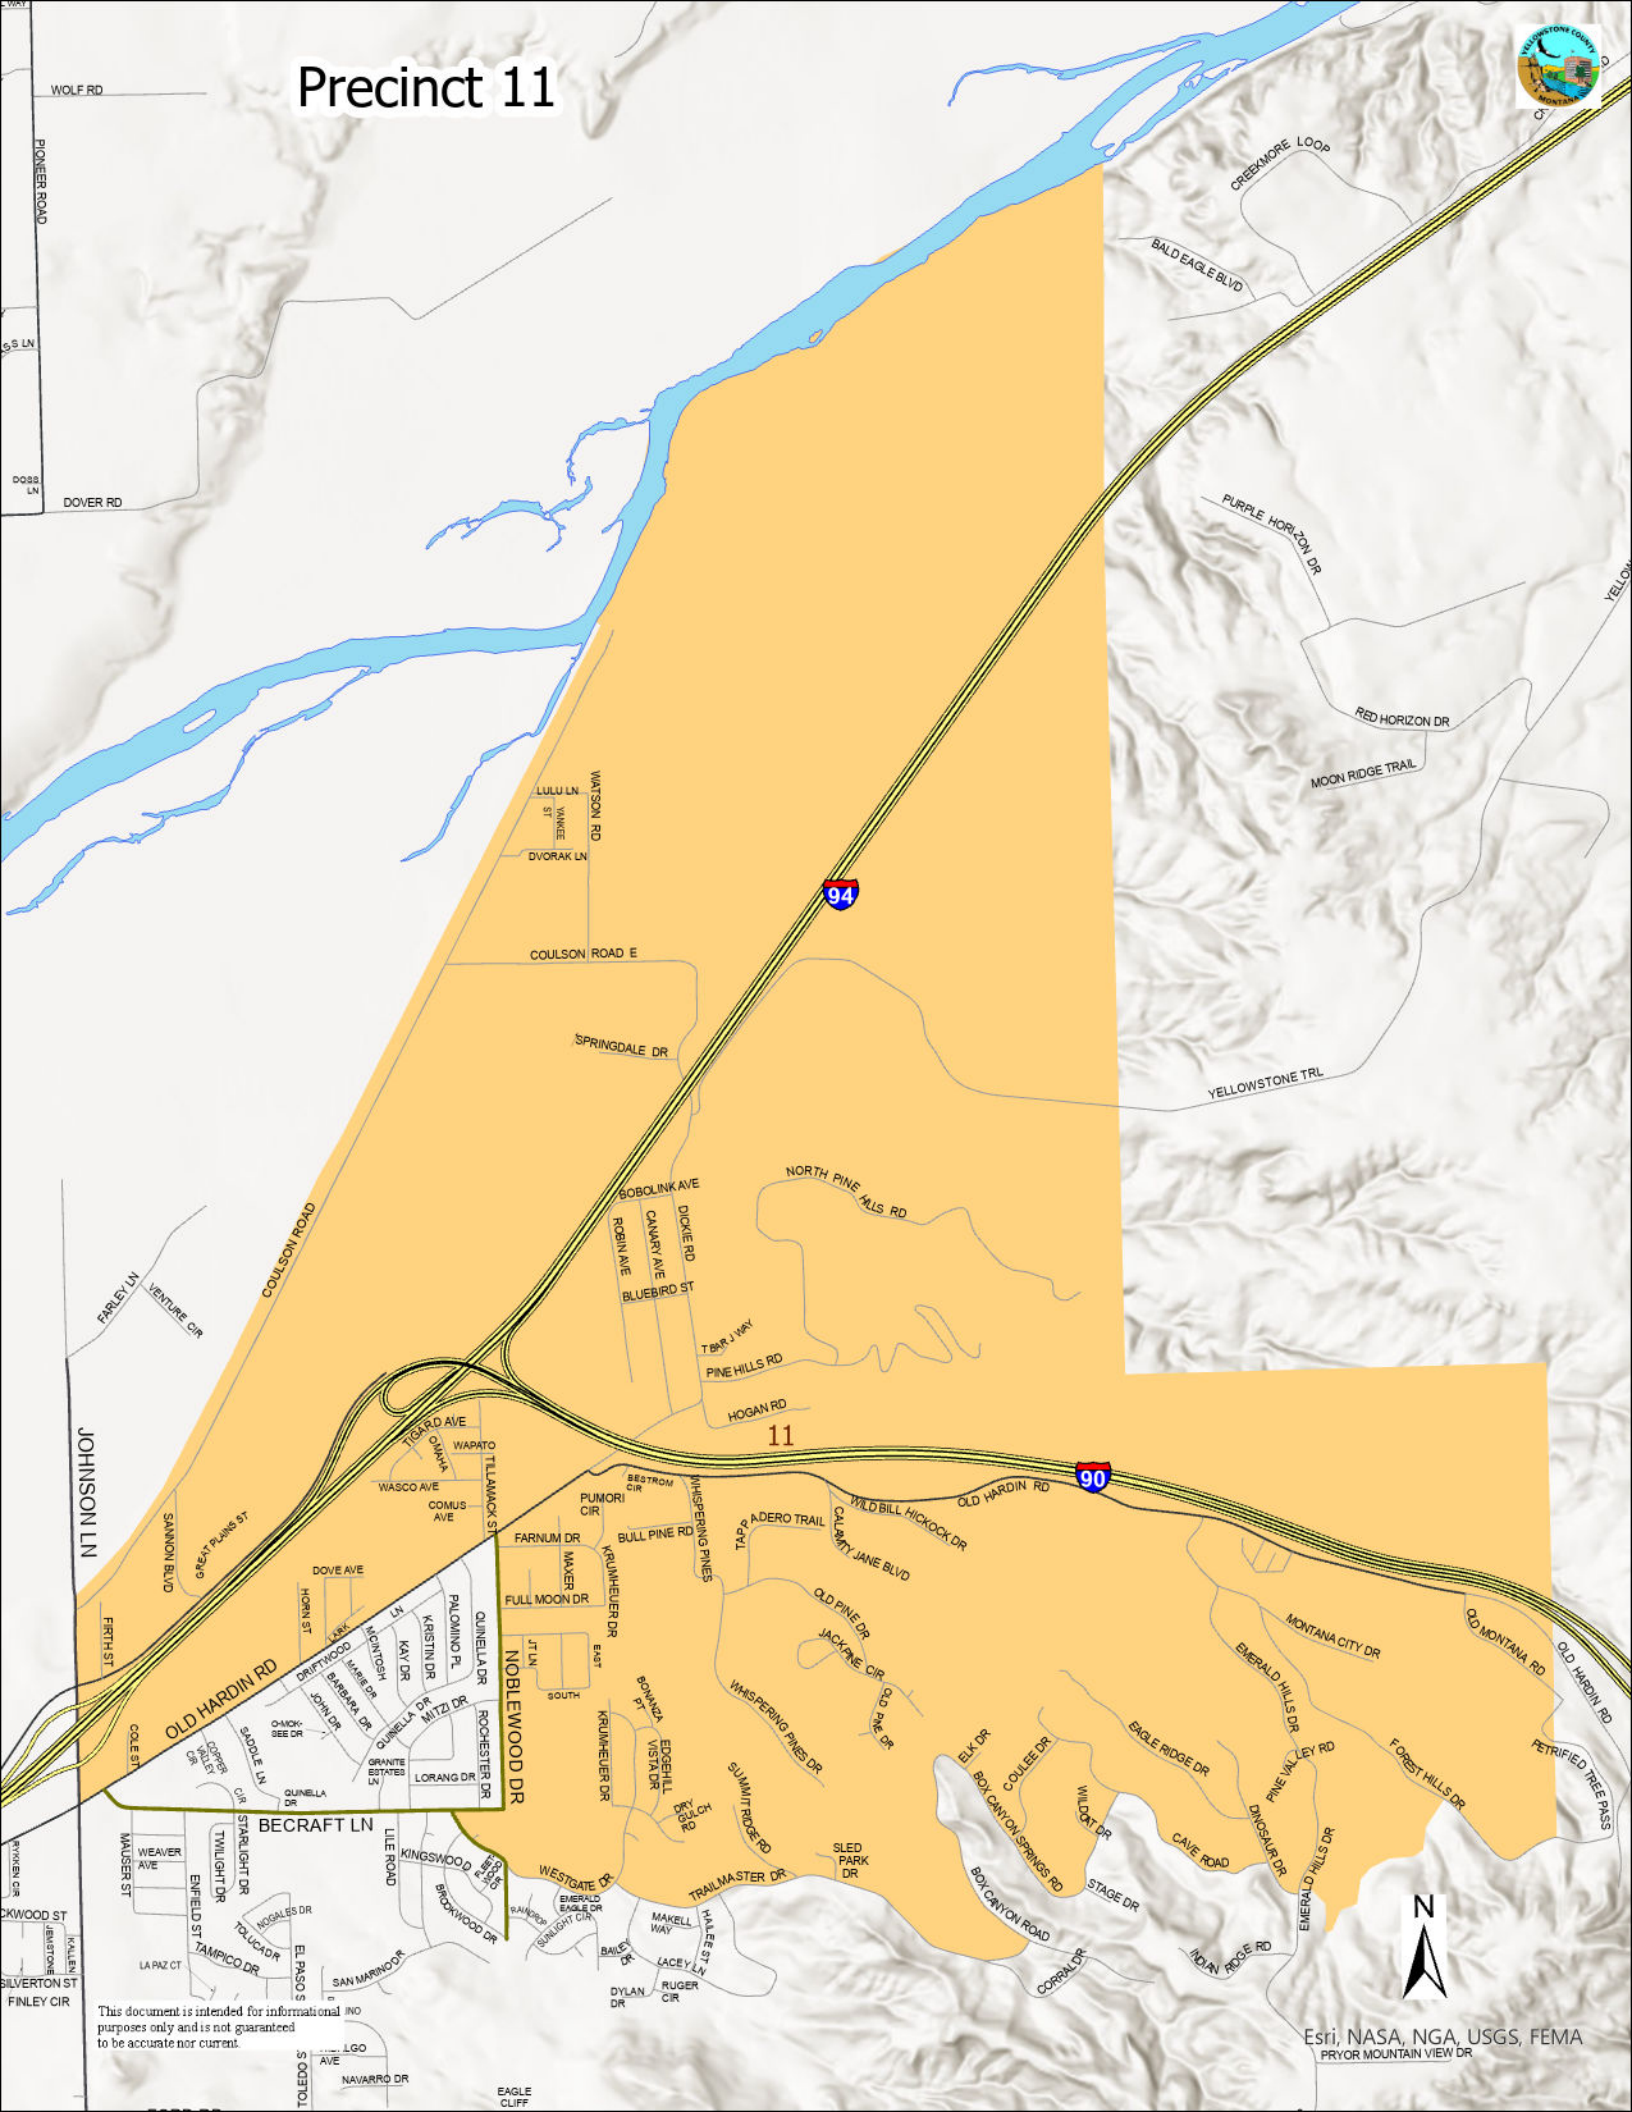

Precinct 11

94

90

11

This document is intended for informational purposes only and is not guaranteed to be accurate nor current.

Esri, NASA, NGA, USGS, FEMA
PRYOR MOUNTAIN VIEW DR