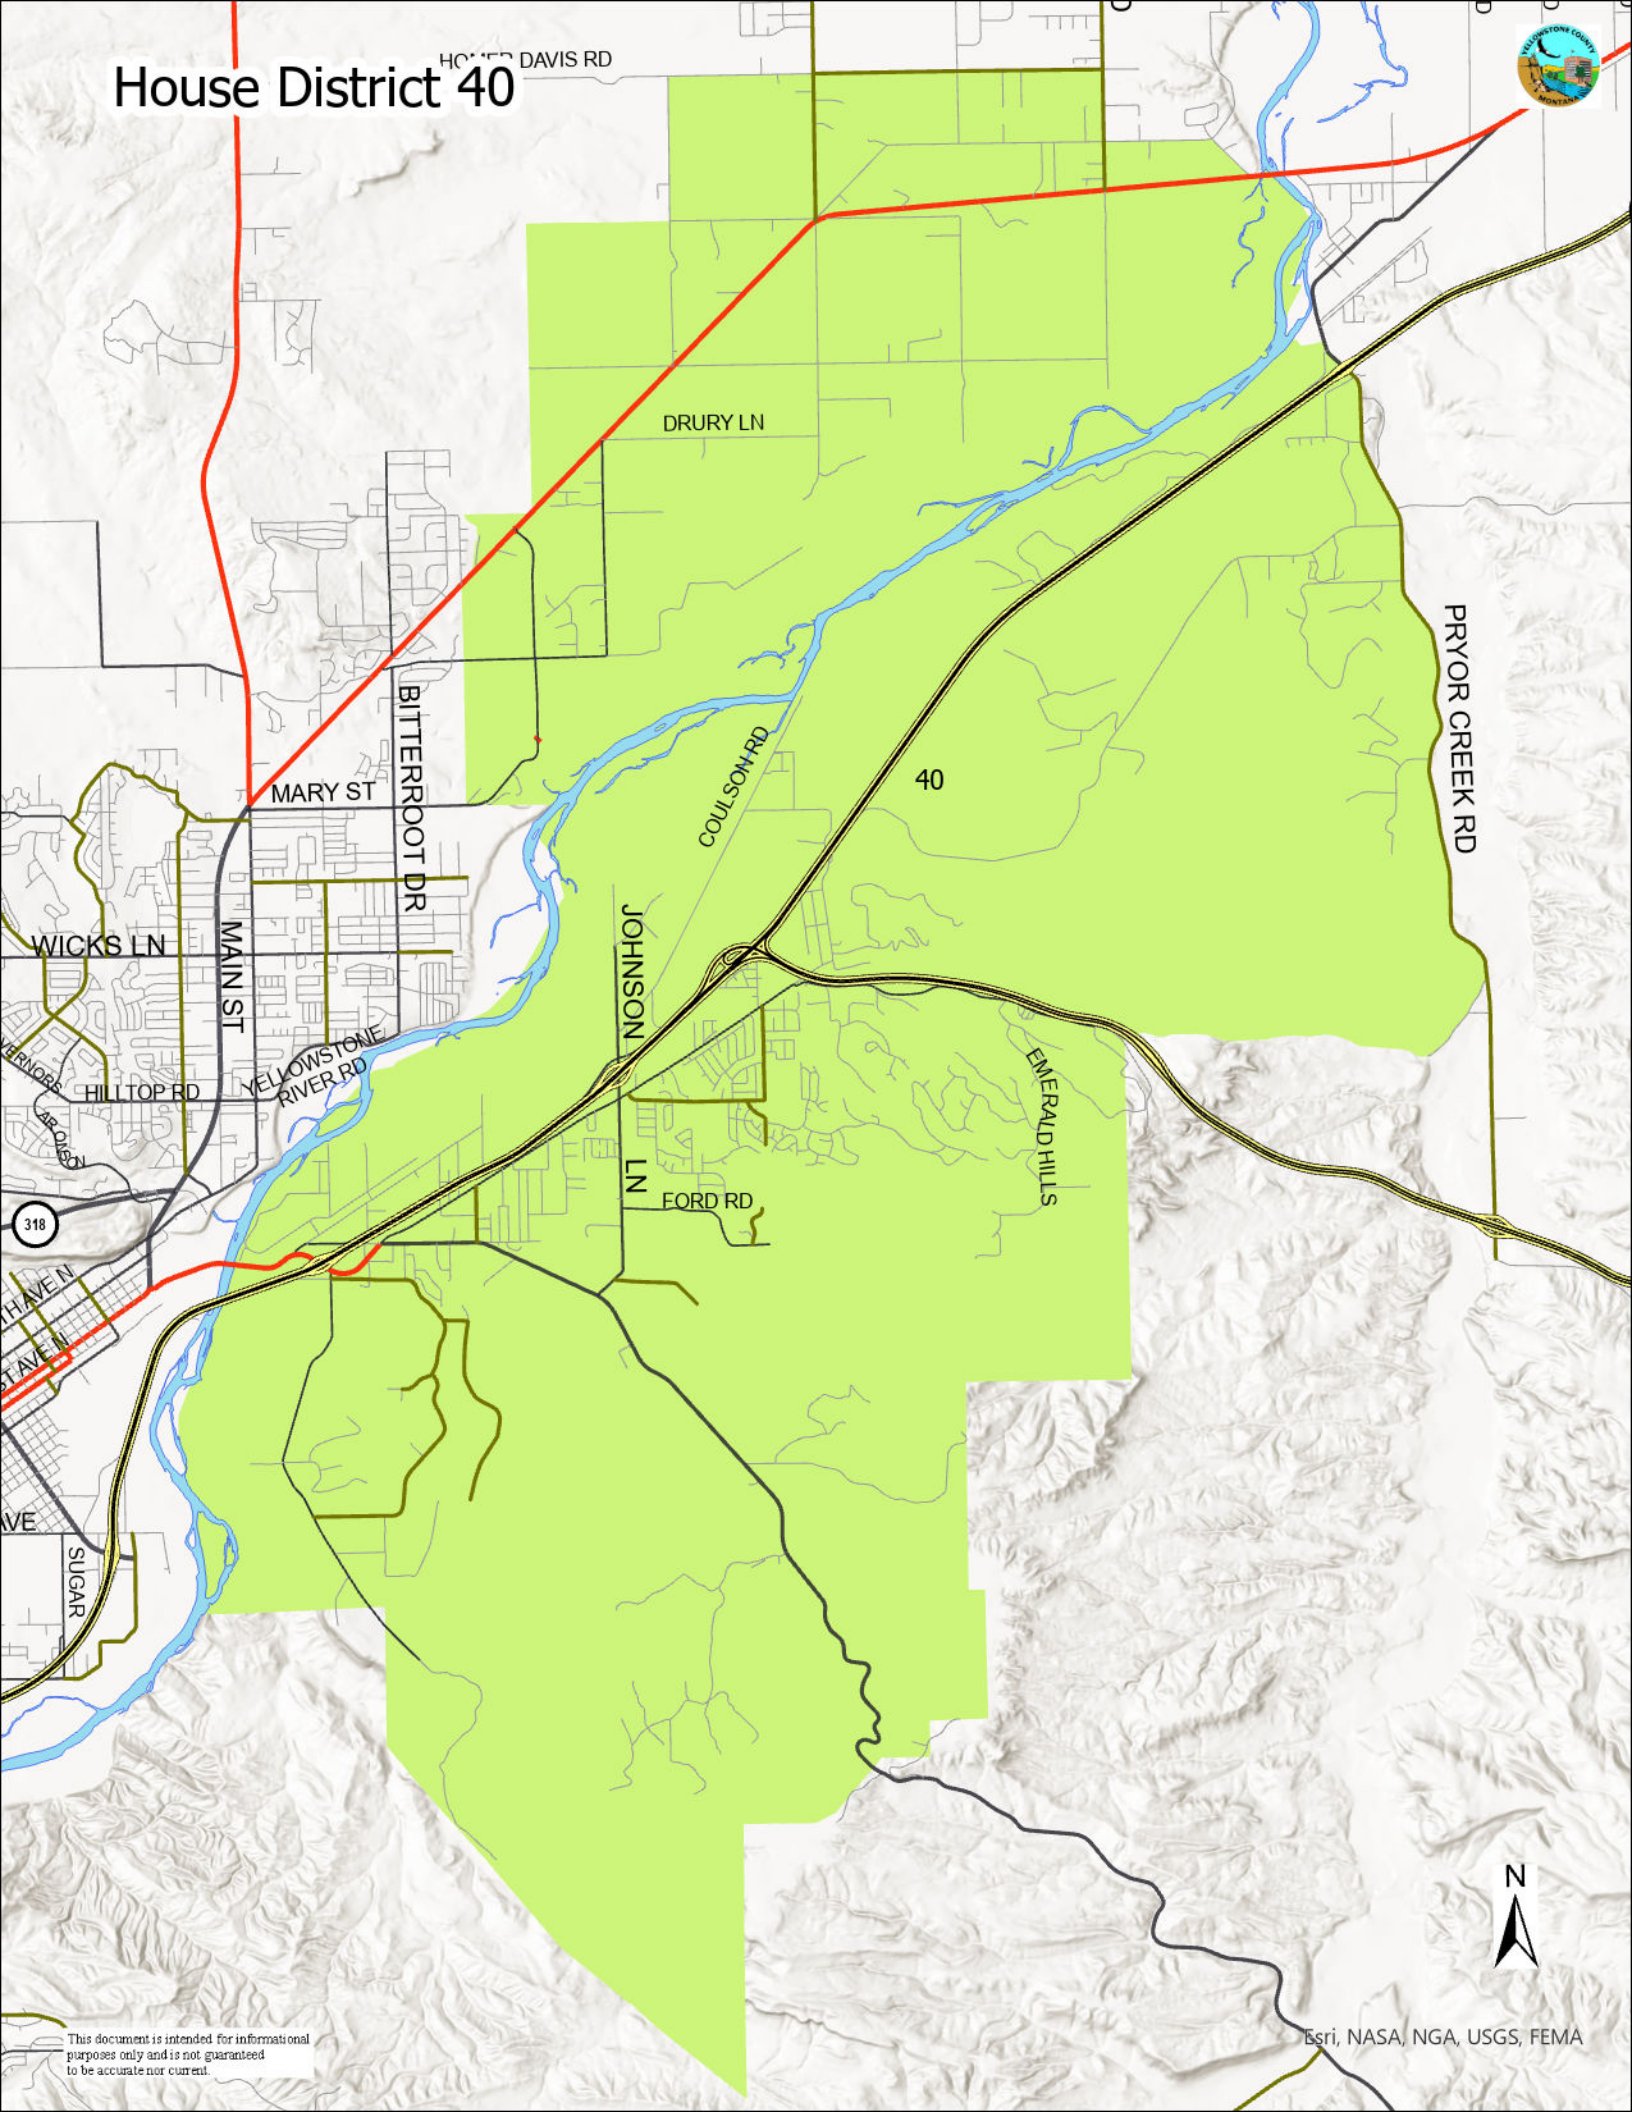

House District 40

HOOPER DAVIS RD

DRURY LN

40

PRYOR CREEK RD

MARY ST

BITTERROOT DR

COULSON RD

WICKS LN

MAIN ST

JOHNSON LN

EMERALD HILLS

FORD RD

HILLTOP RD

YELLOWSTONE RIVER RD

318

THAVEN LN

SUGAR

This document is intended for informational purposes only and is not guaranteed to be accurate nor current.

Esri, NASA, NGA, USGS, FEMA