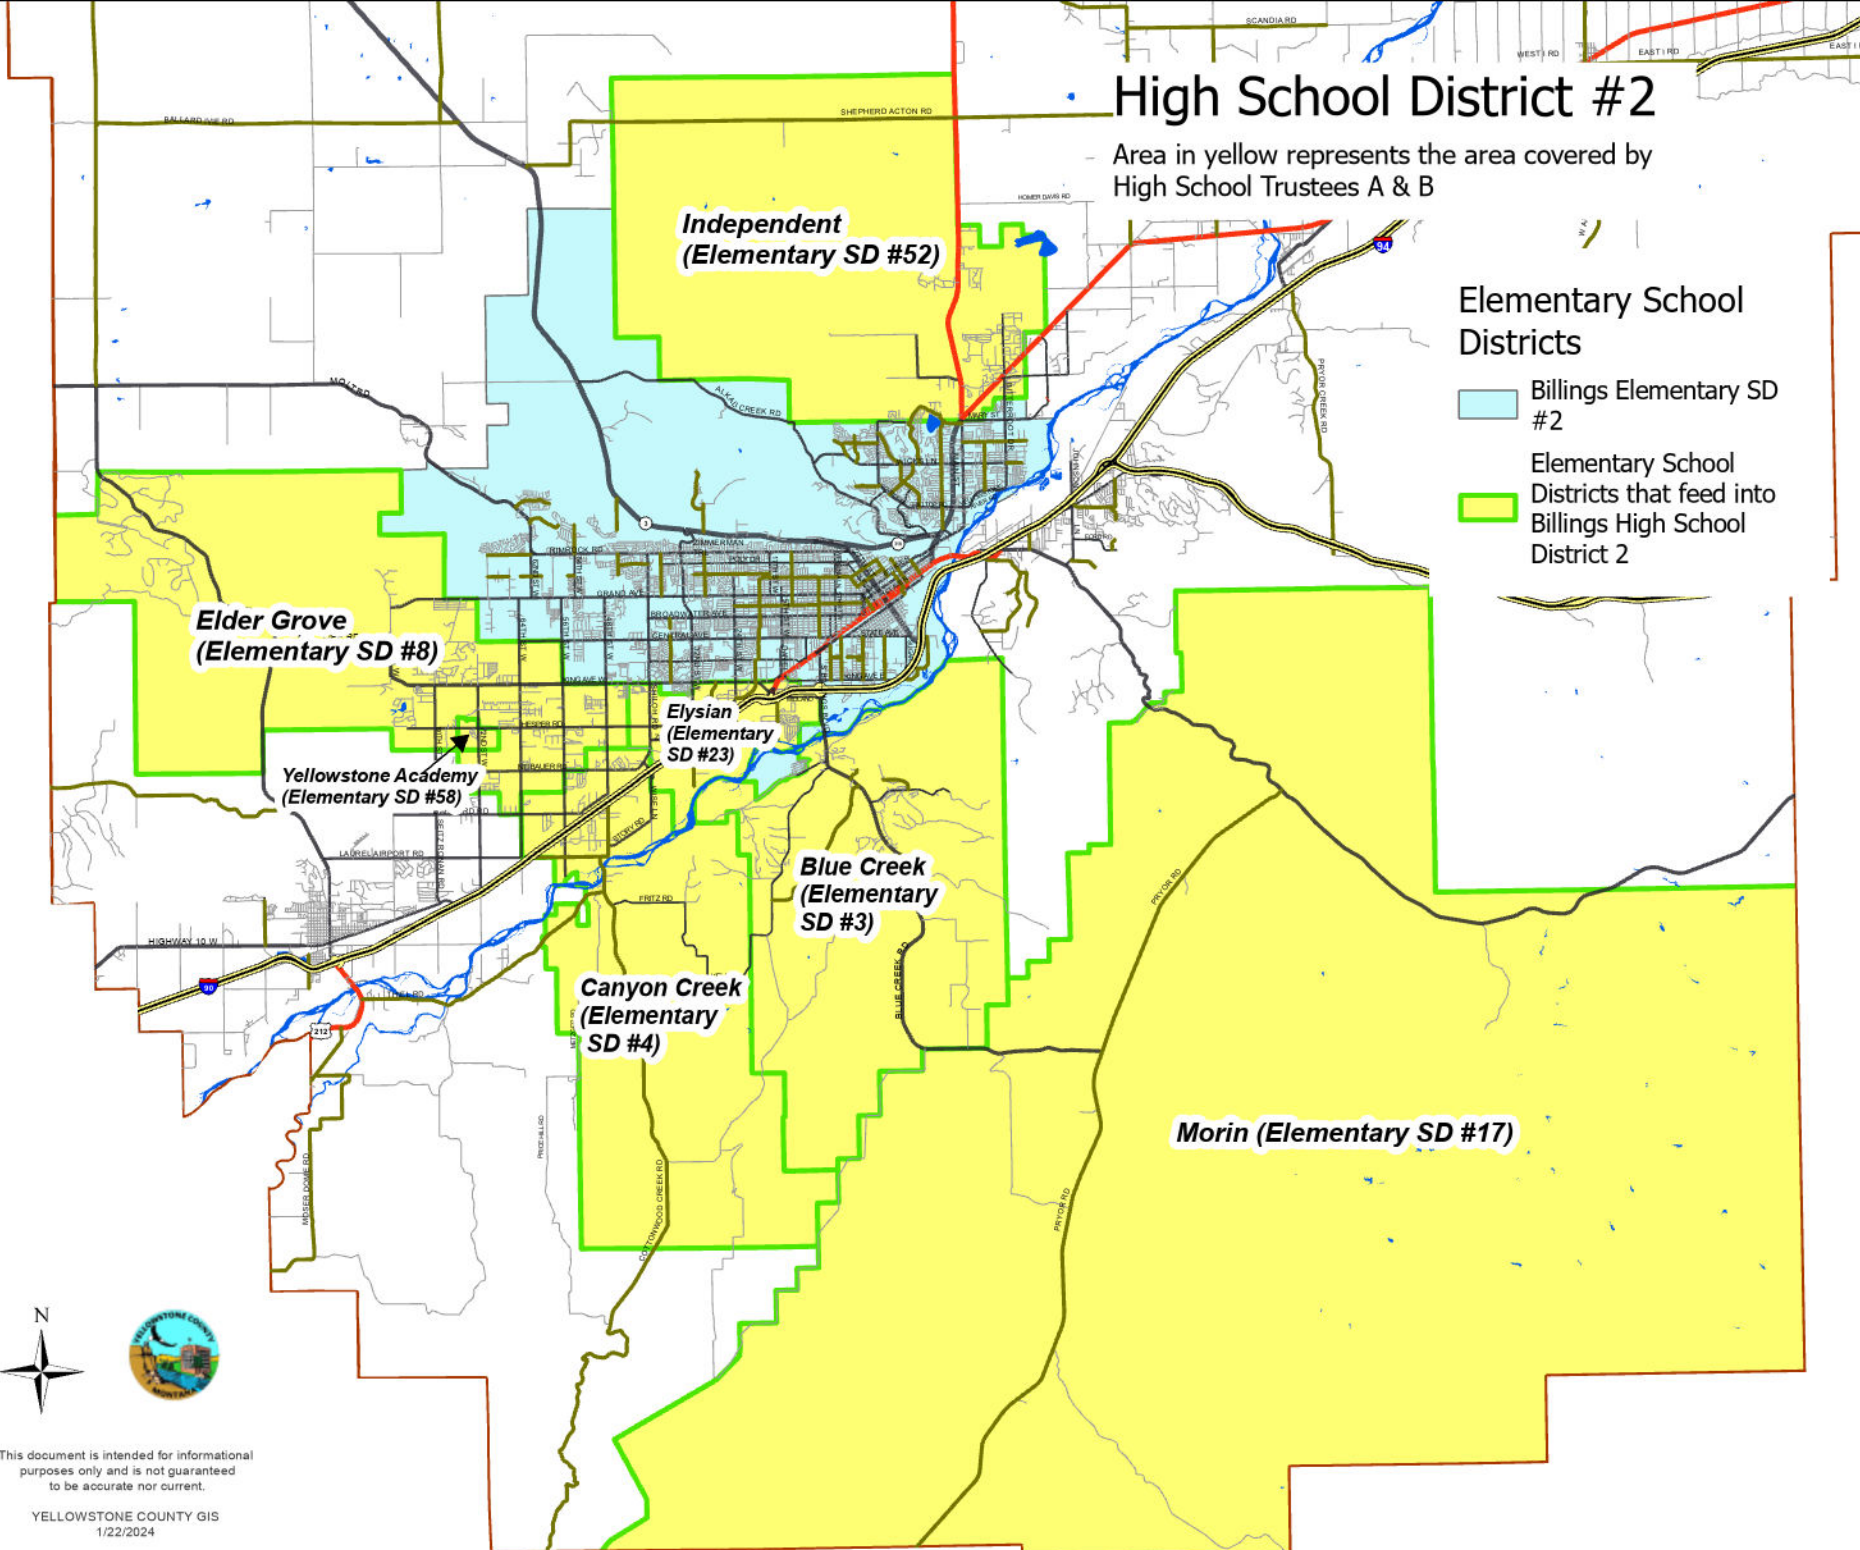

# High School District #2

Area in yellow represents the area covered by High School Trustees A & B

## Elementary School Districts

-  Billings Elementary SD #2
-  Elementary School Districts that feed into Billings High School District 2

**Elder Grove  
(Elementary SD #8)**

**Yellowstone Academy  
(Elementary SD #58)**

**Elysian  
(Elementary SD #23)**

**Blue Creek  
(Elementary SD #3)**

**Canyon Creek  
(Elementary SD #4)**

**Morin (Elementary SD #17)**

**Independent  
(Elementary SD #52)**

This document is intended for informational purposes only and is not guaranteed to be accurate nor current.

YELLOWSTONE COUNTY GIS  
1/22/2024

M:\MapProducts\MapProducts.aprx