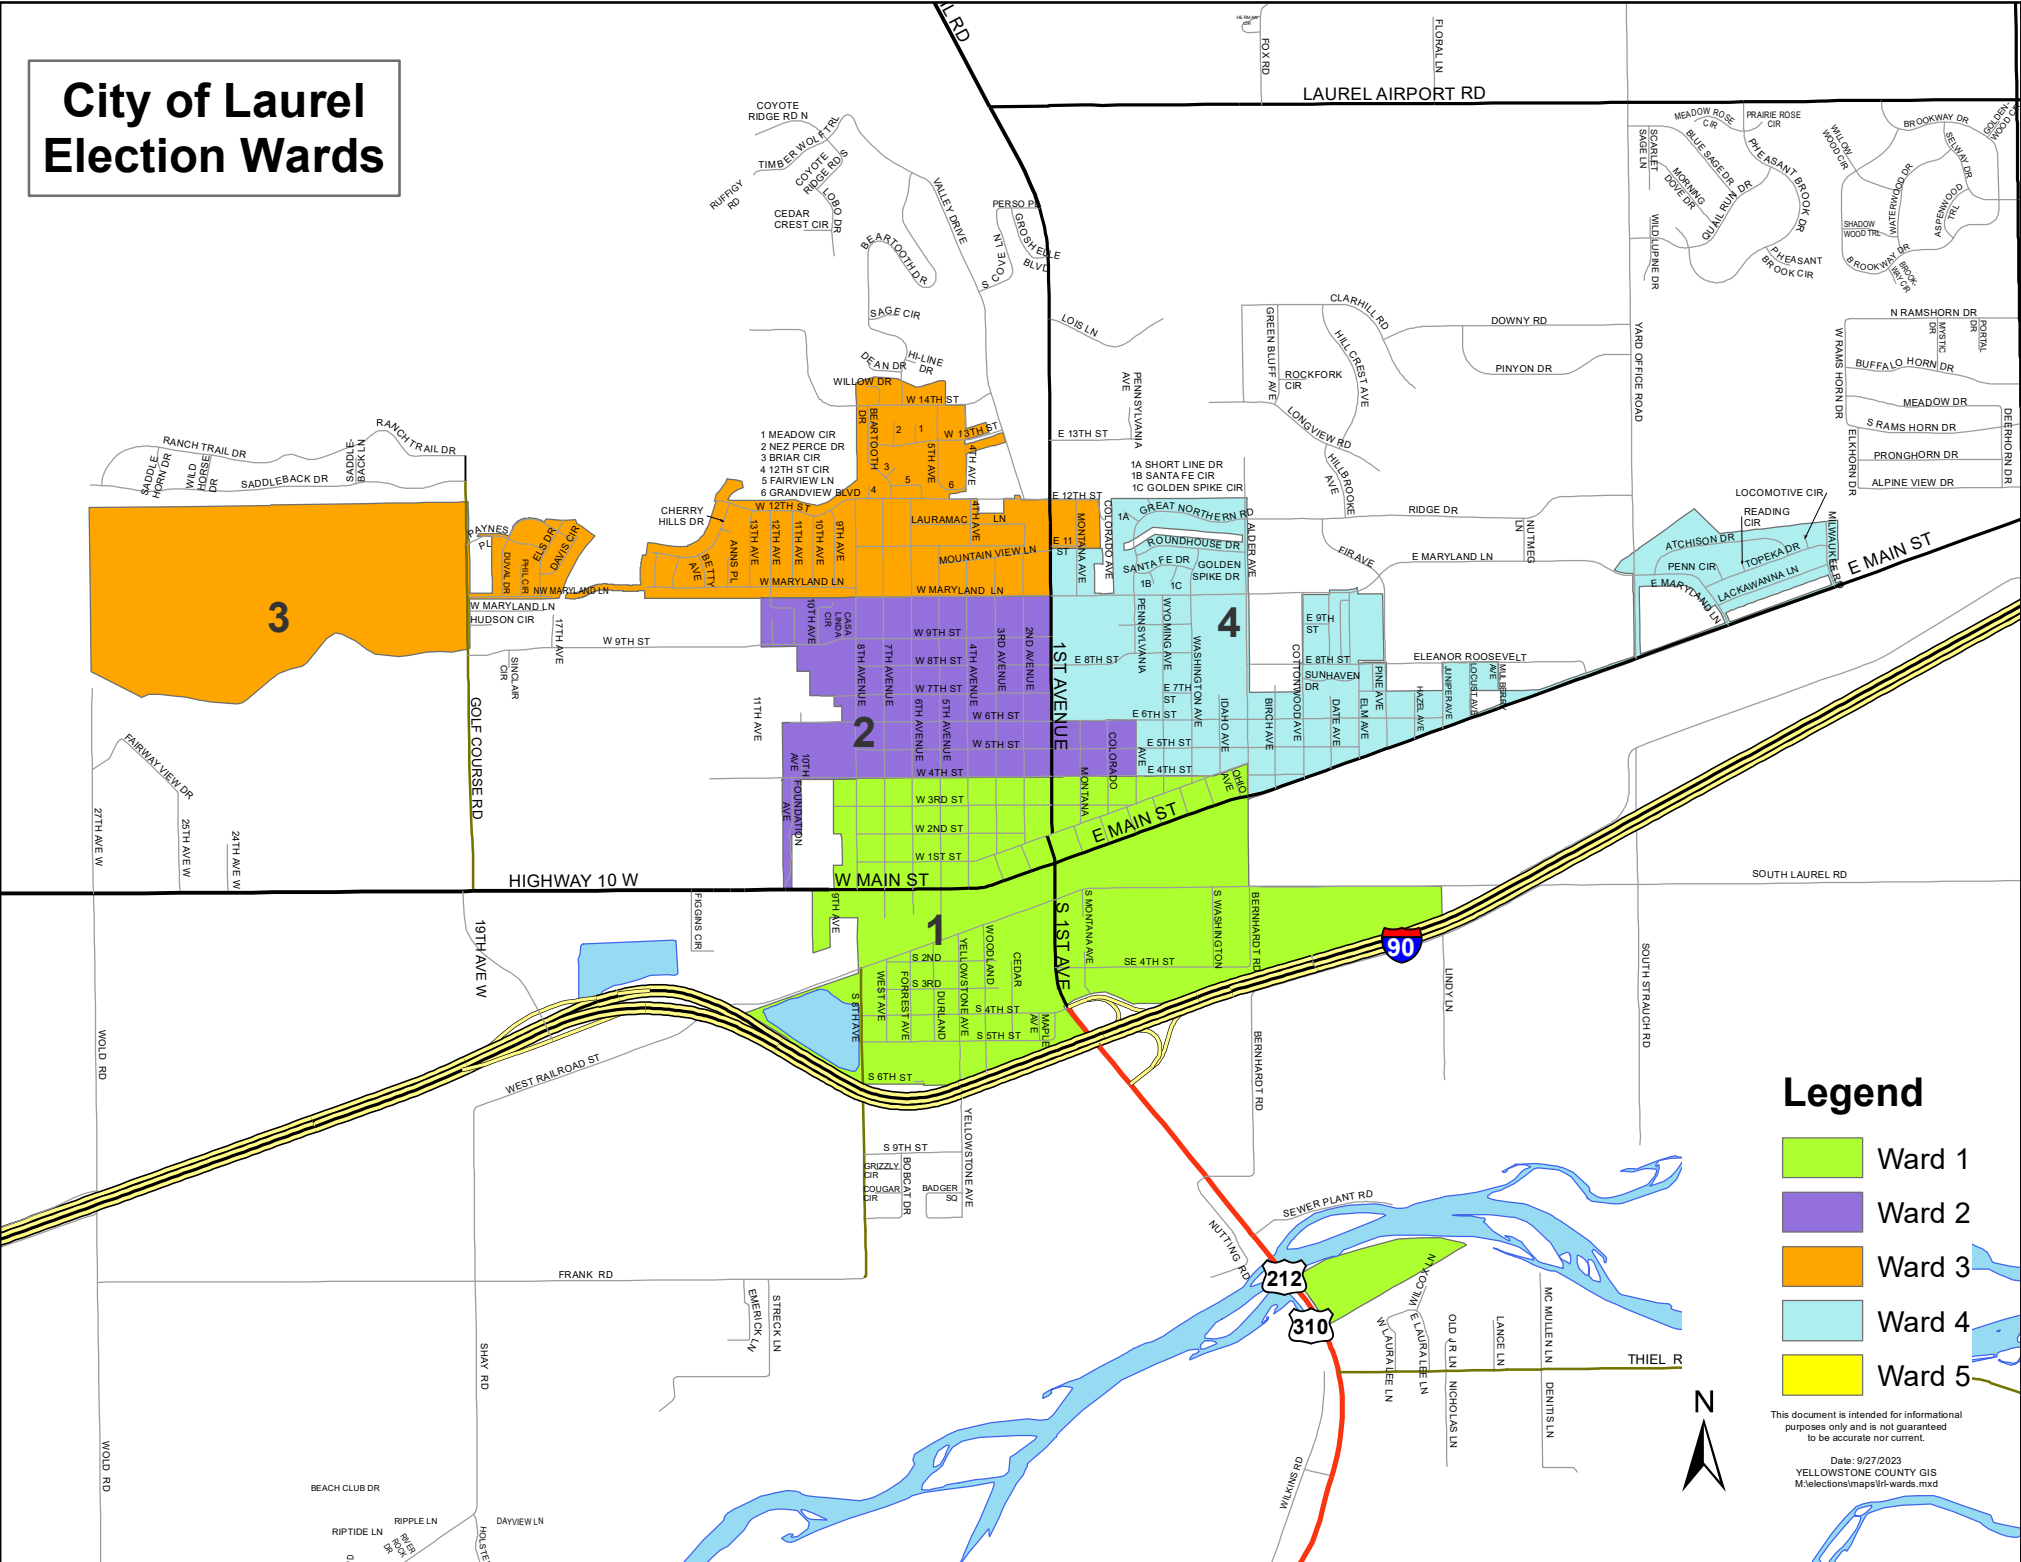

City of Laurel Election Wards

Legend

- Ward 1
- Ward 2
- Ward 3
- Ward 4
- Ward 5