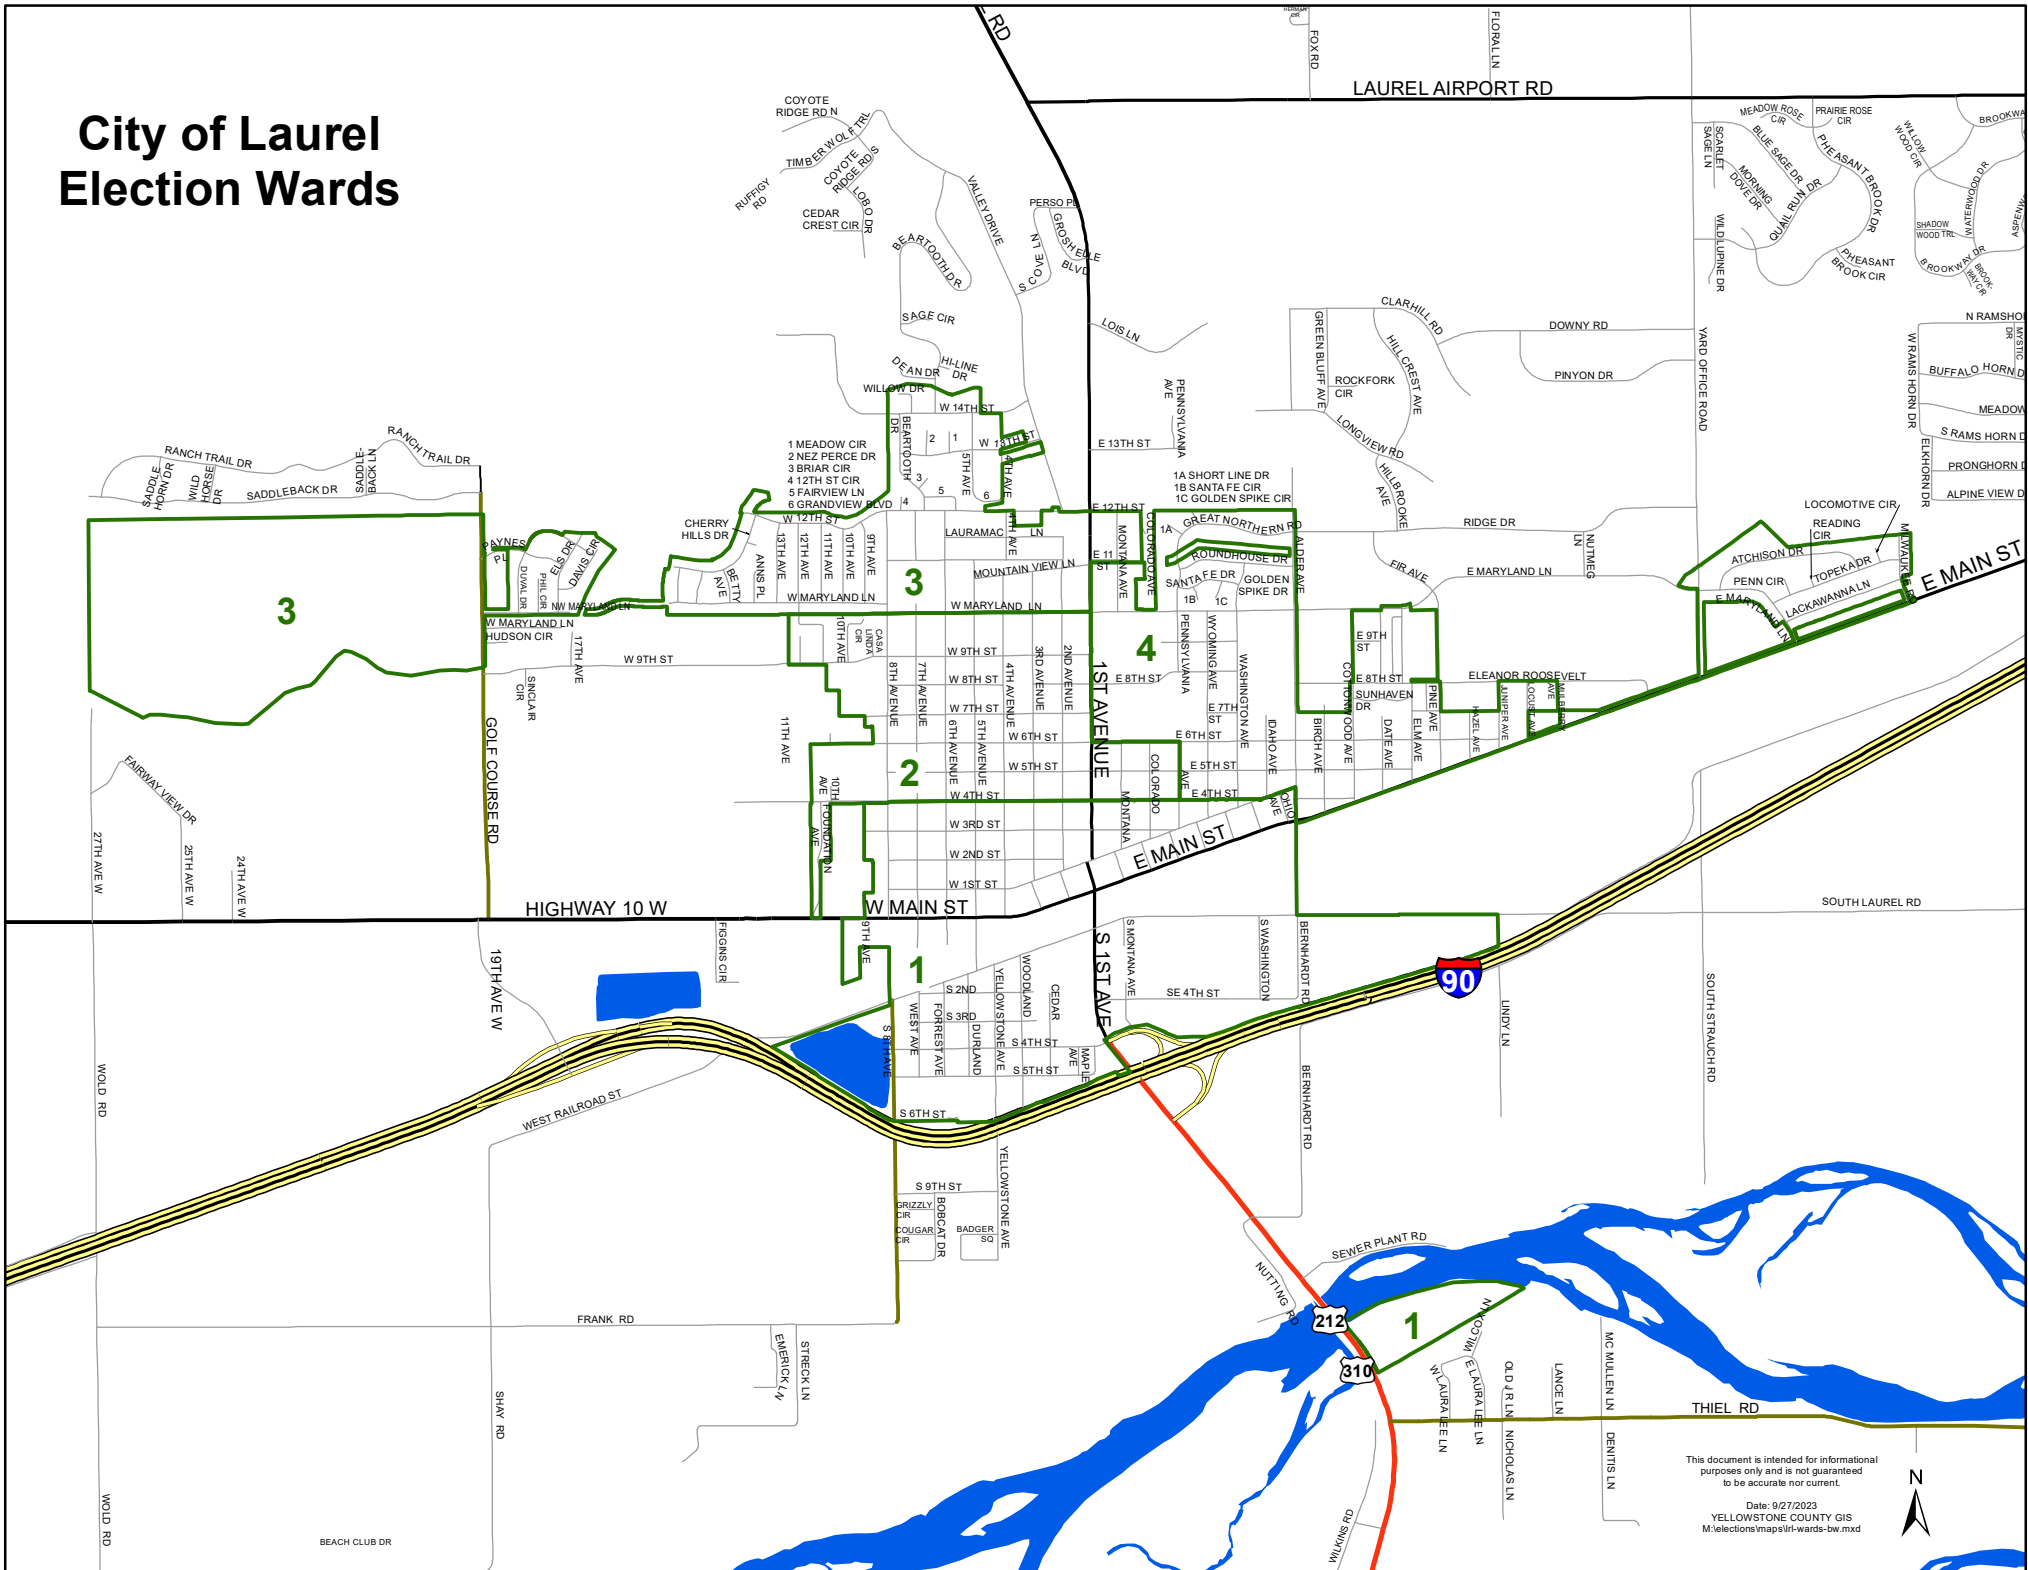

City of Laurel Election Wards