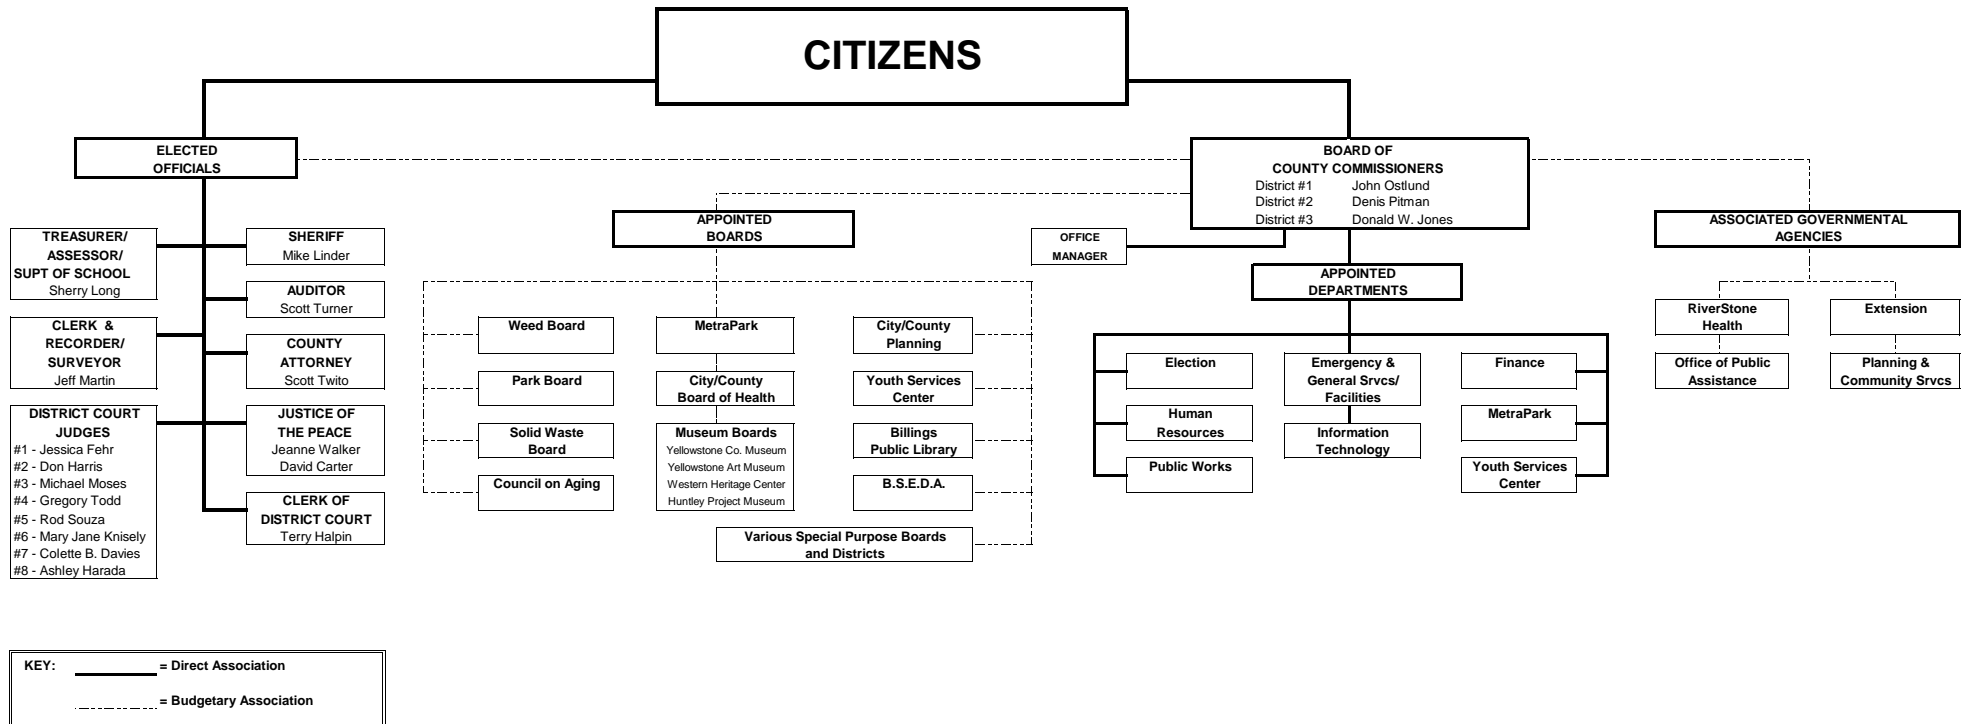

# YELLOWSTONE COUNTY, MONTANA ORGANIZATIONAL CHART

Updated: October 9, 2020