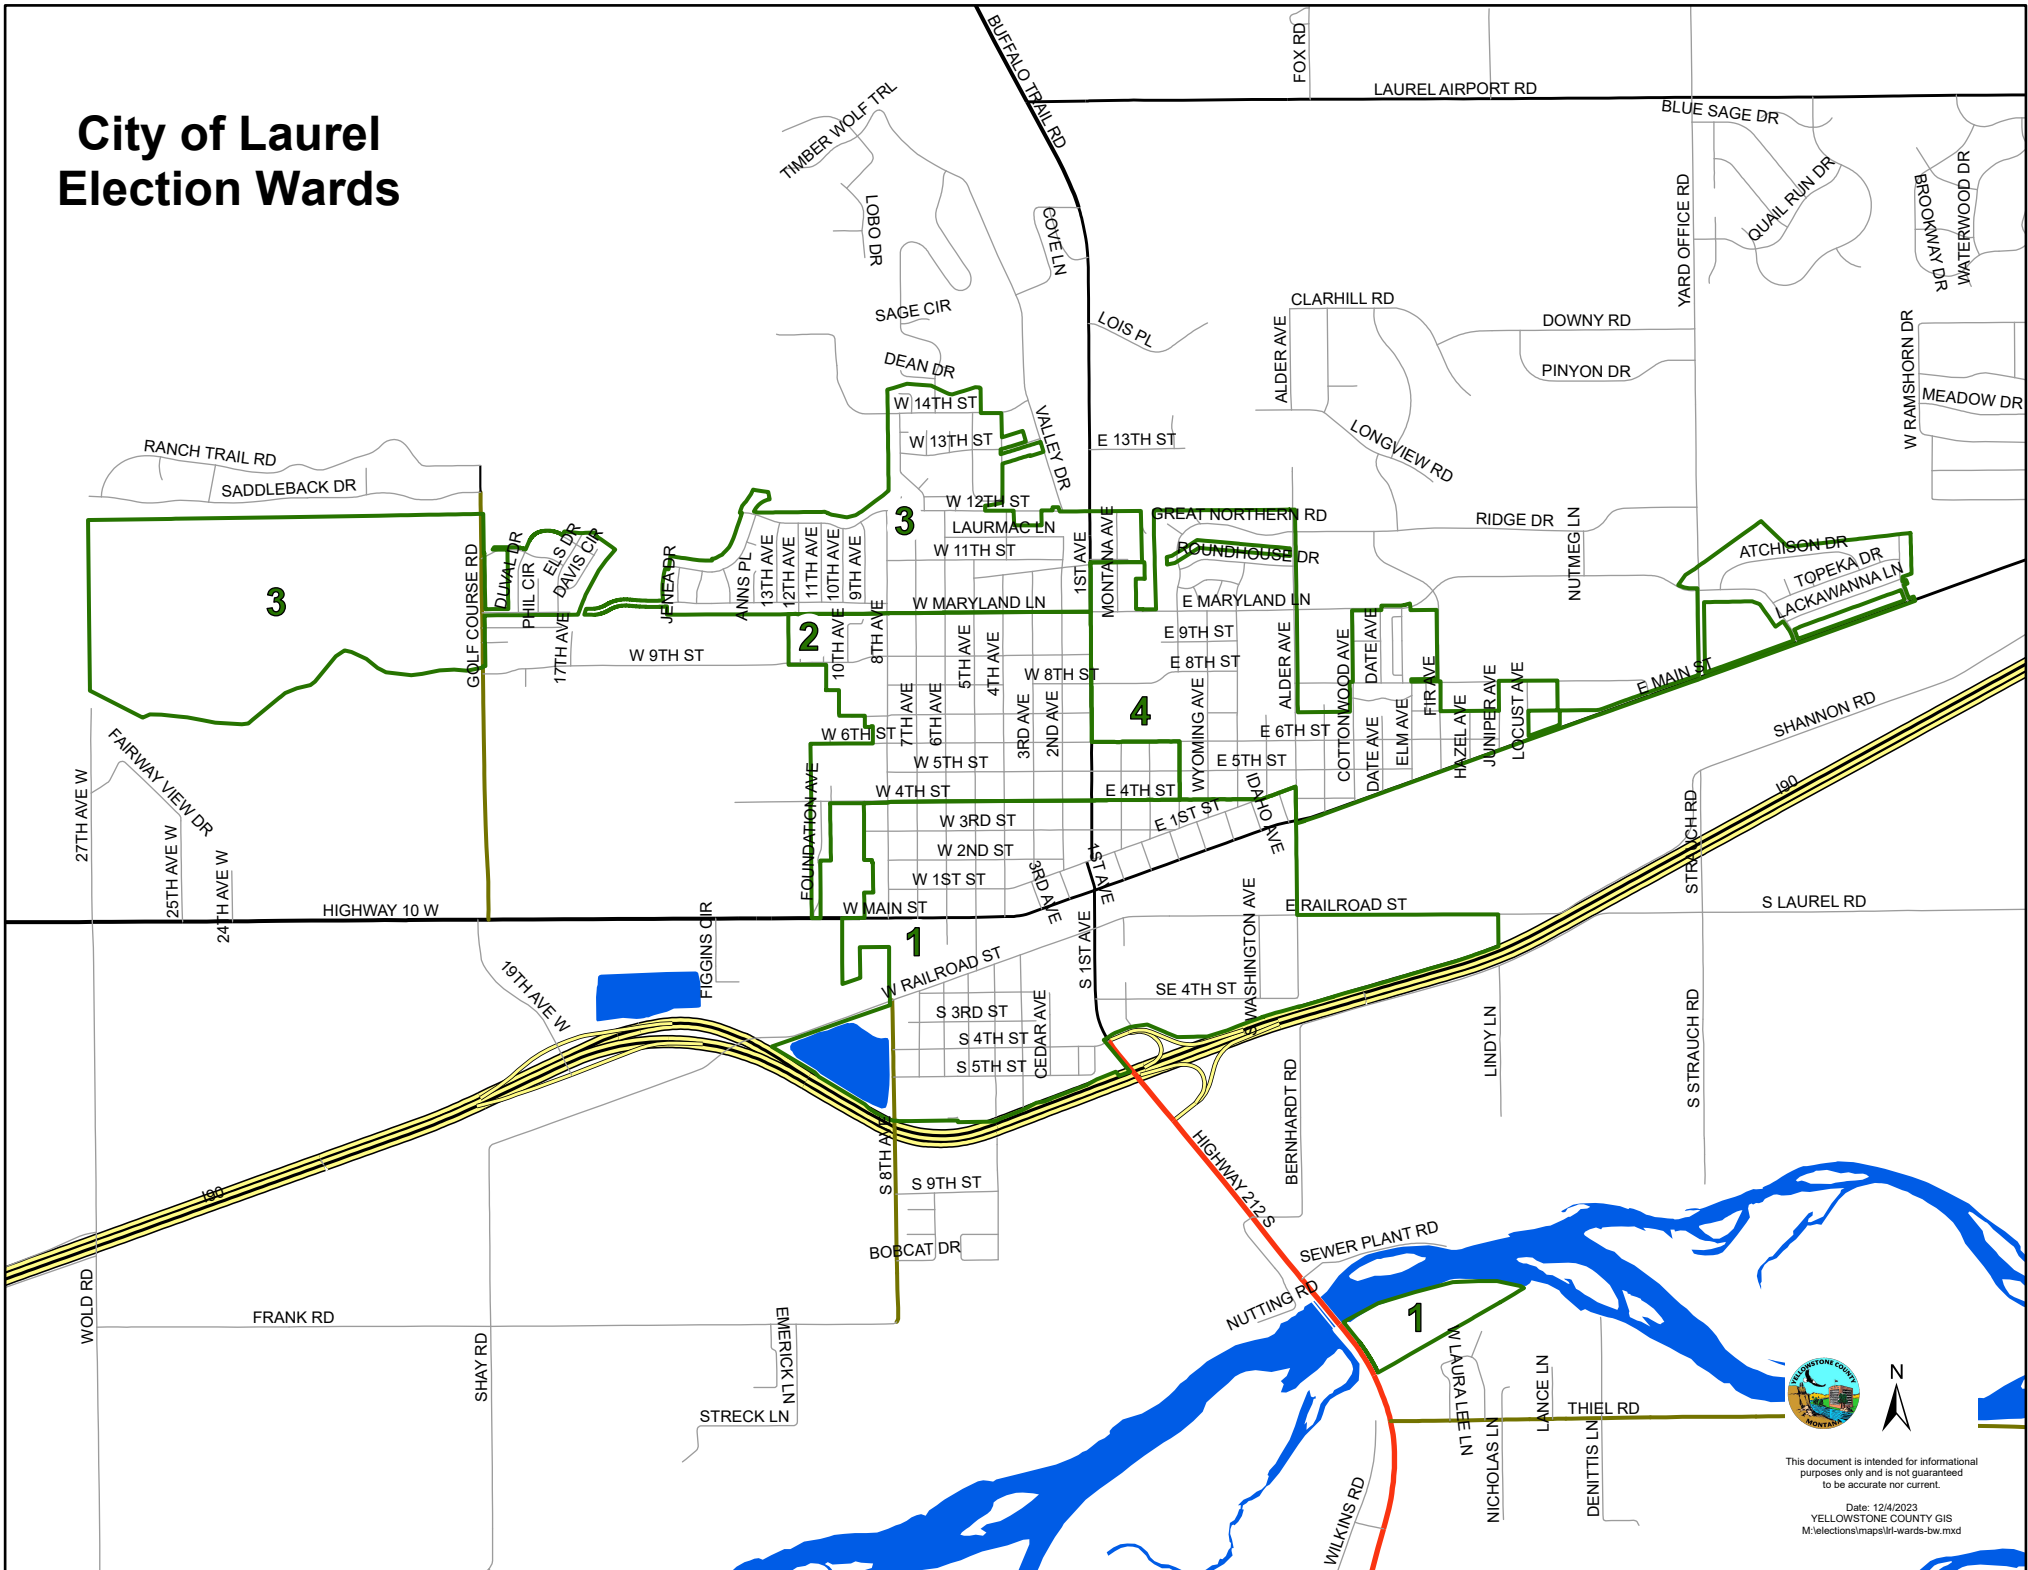

City of Laurel Election Wards