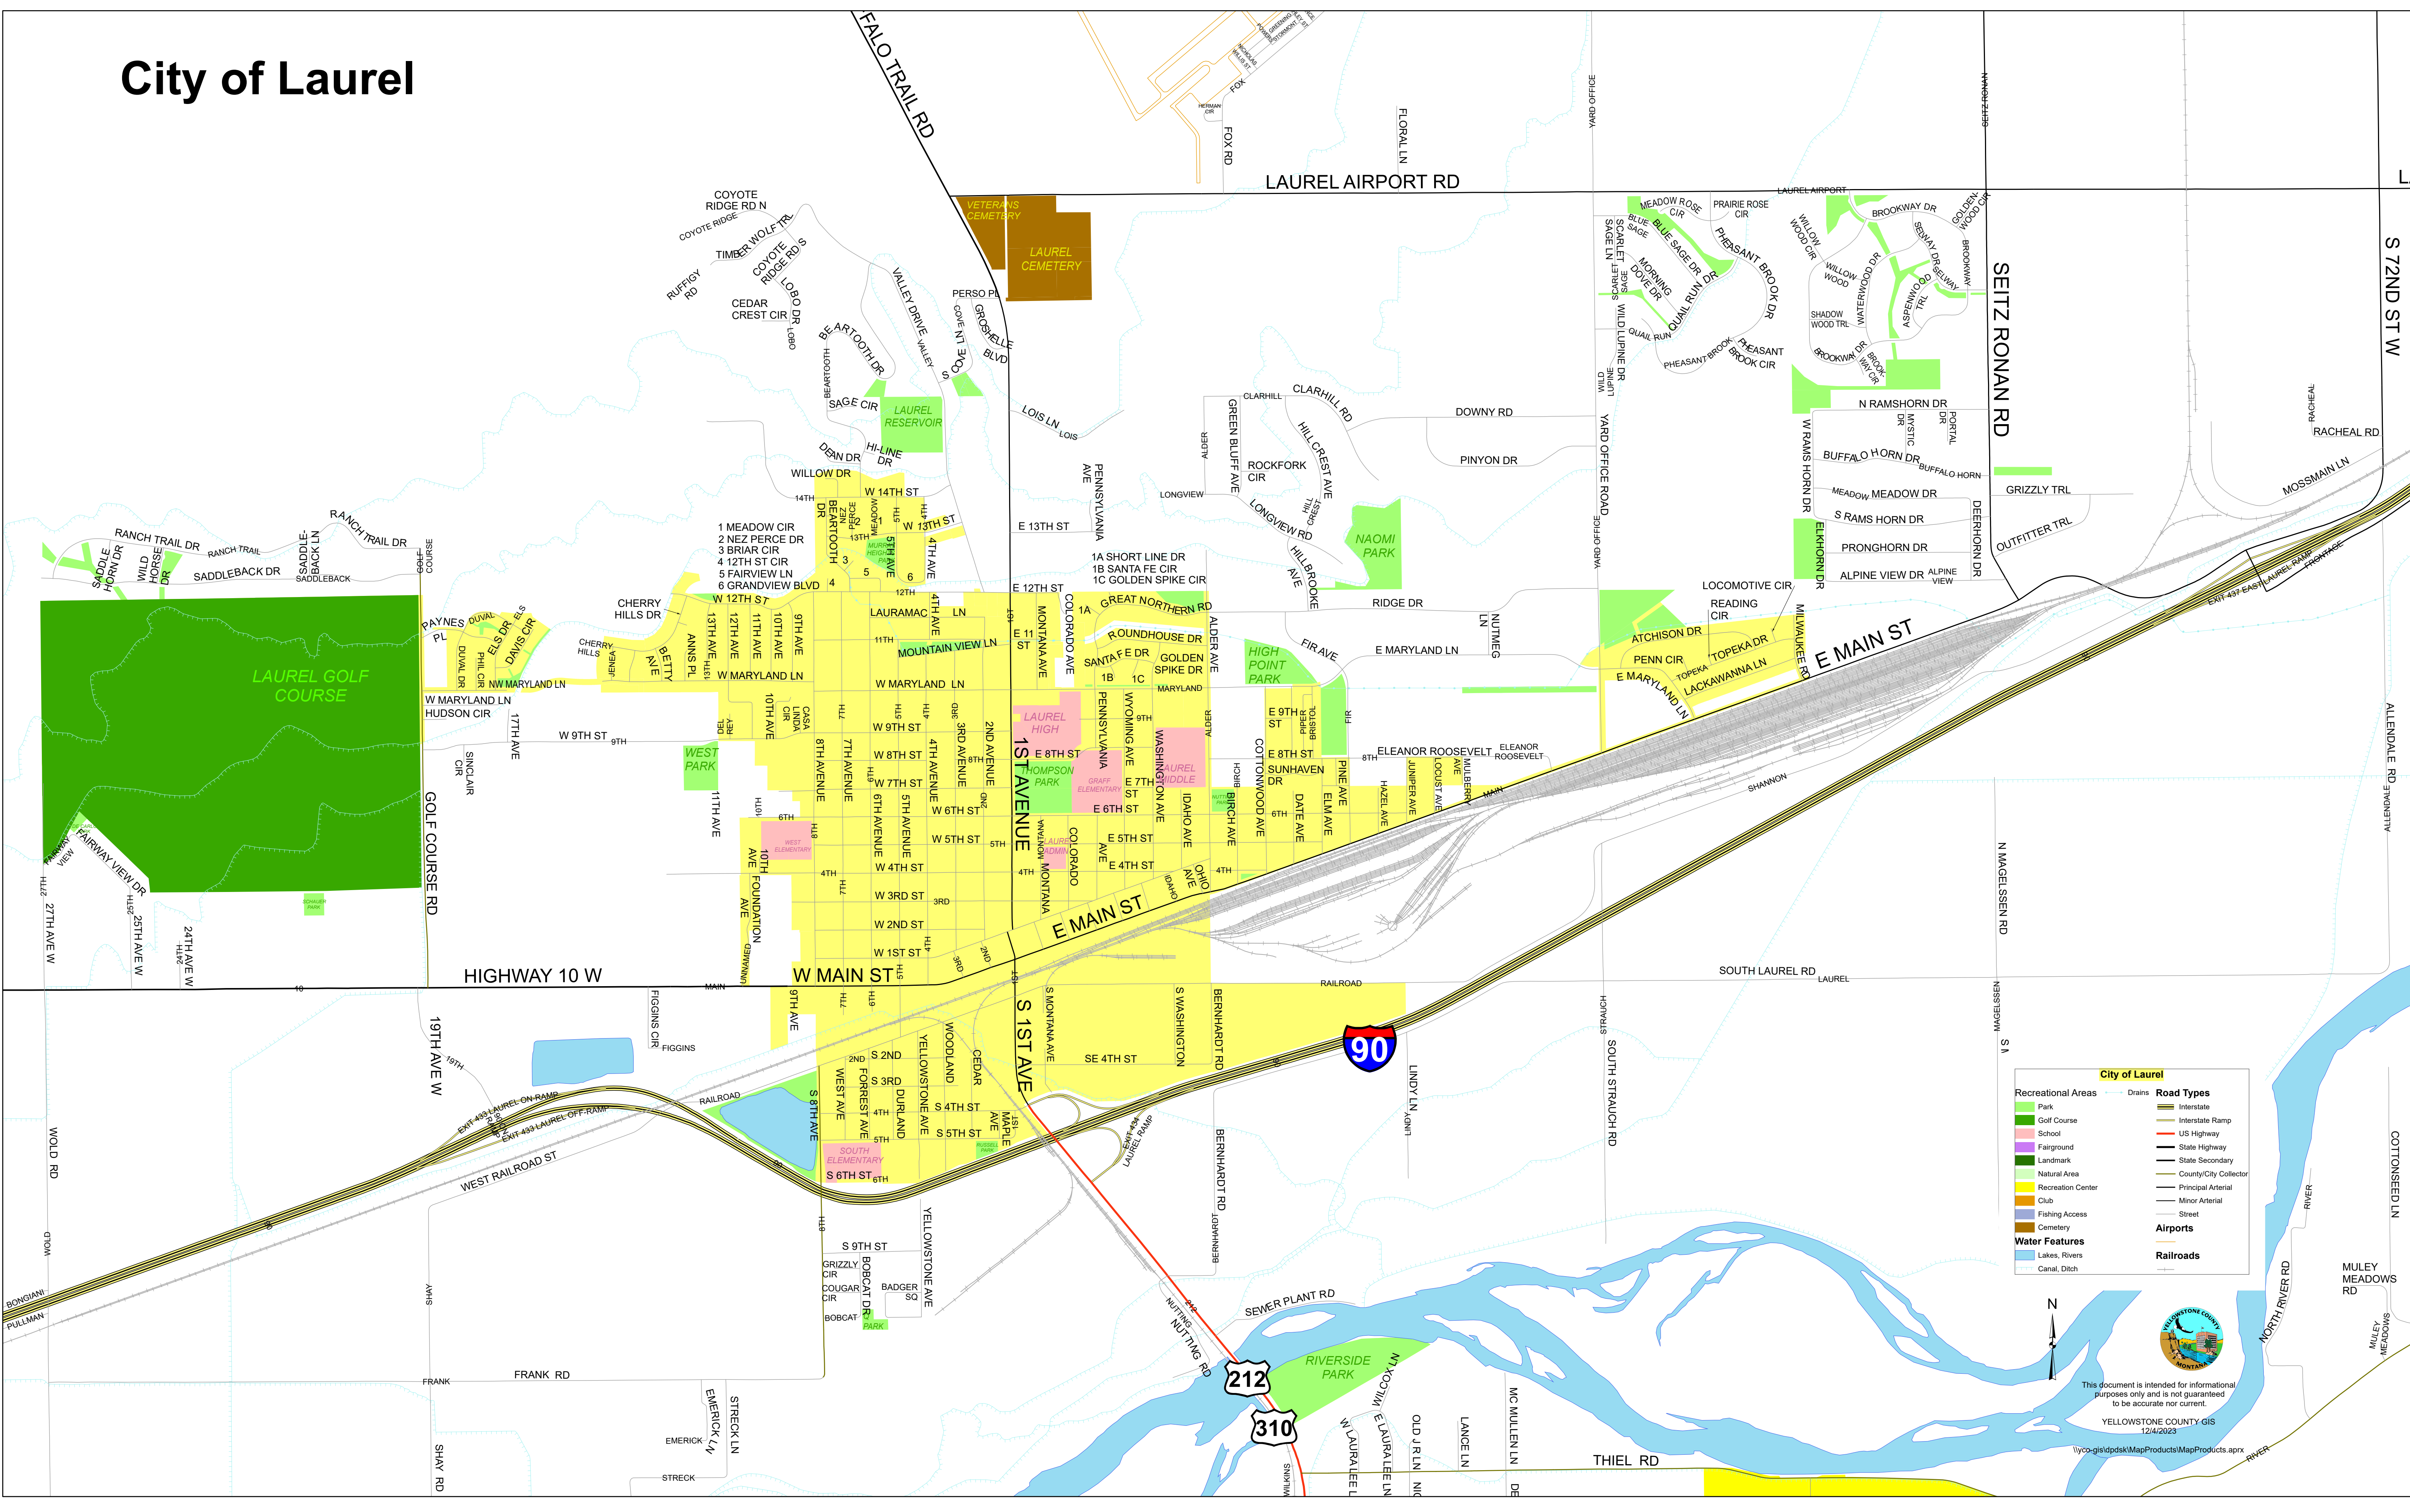

City of Laurel

City of Laurel	
	Recreational Areas
	Park
	Golf Course
	School
	Fairground
	Landmark
	Natural Area
	Recreation Center
	Club
	Fishing Access
	Cemetery
	Water Features
	Lakes, Rivers
	Canal, Ditch
	Drains
	Road Types
	Interstate
	Interstate Ramp
	US Highway
	State Highway
	State Secondary
	County/City Collector
	Principal Arterial
	Minor Arterial
	Street
	Airports
	Railroads

YELLOWSTONE COUNTY GIS
12/4/2023

lyco-gis\pds\MapProducts\MapProducts.aprx