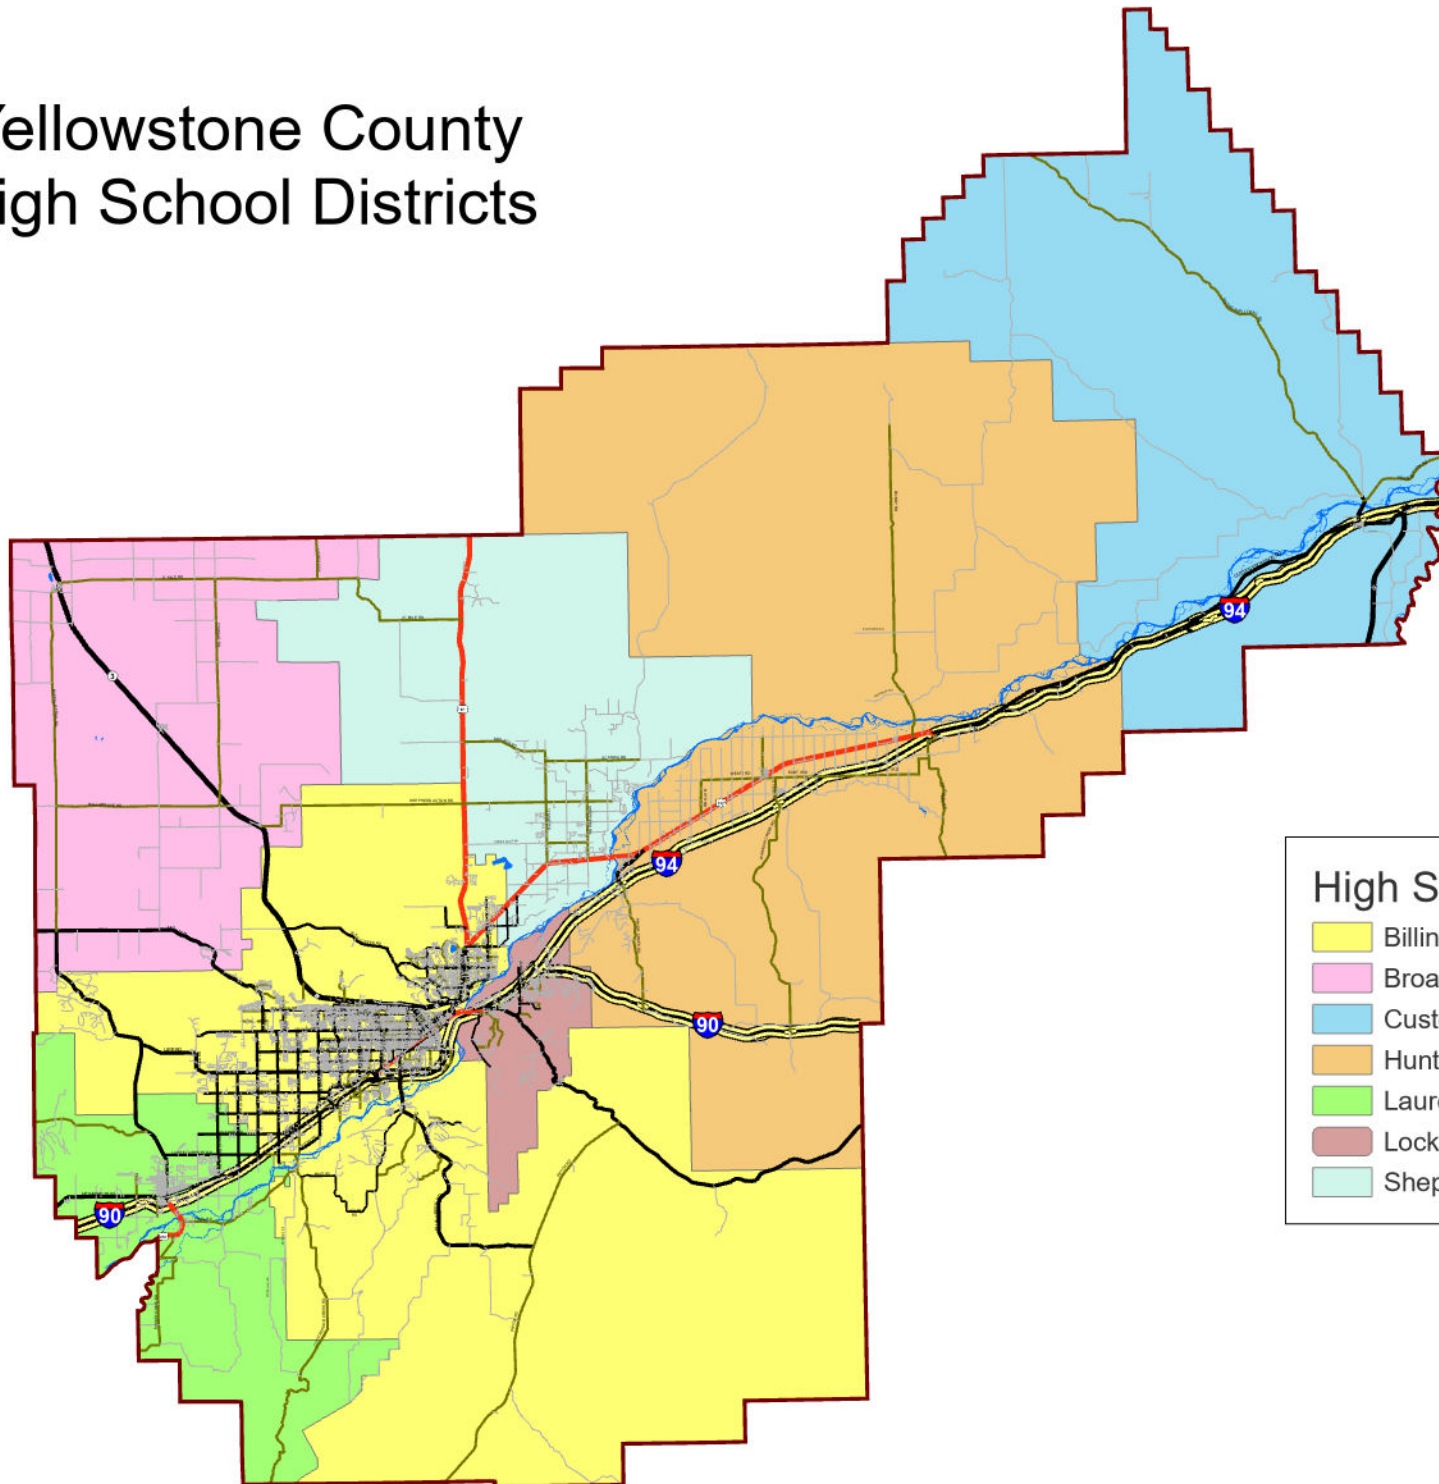

Yellowstone County High School Districts

High School Districts

- Billings (HD 2)
- Broadview (HD 21)
- Custer (HD 15)
- Huntley Project (HD 24)
- Laurel (HD 7)
- Lockwood (HD 26)
- Shepherd (HD 37)

This document is intended for informational purposes only and is not guaranteed to be accurate nor current.

YELLOWSTONE COUNTY GIS
1/22/2024

M:\MapProducts\MapProducts.aprx