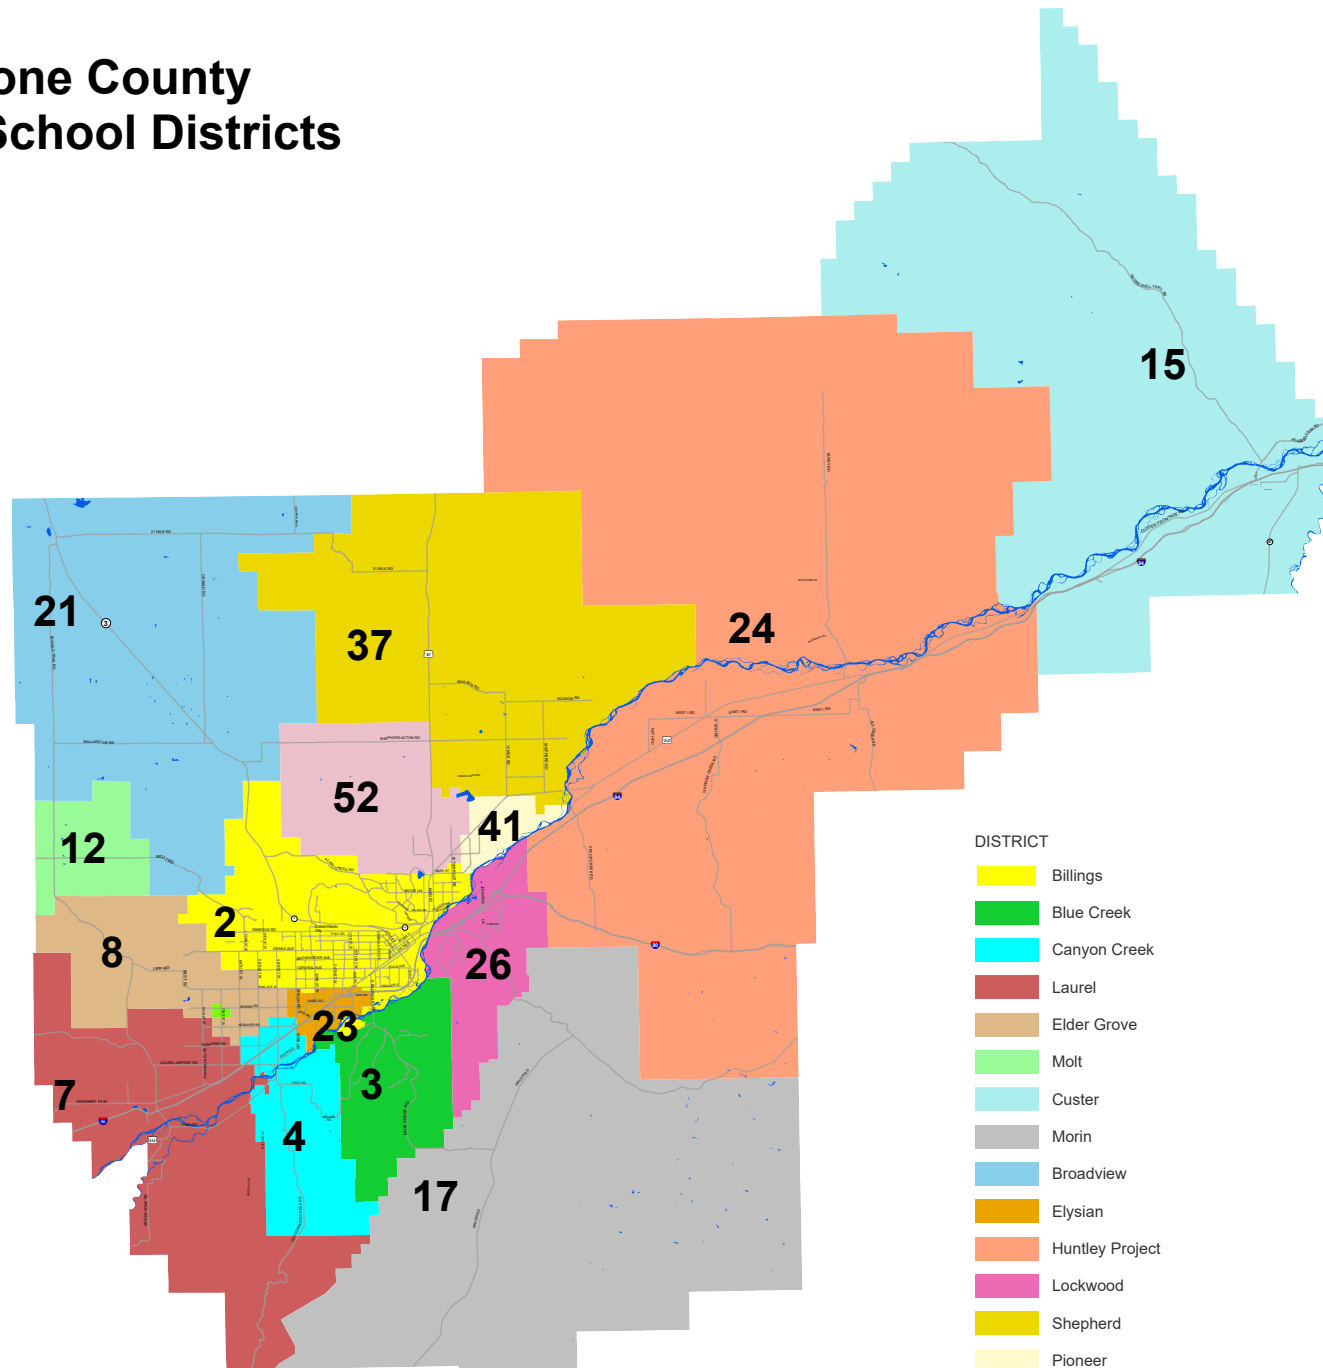

Yellowstone County Elementary School Districts

1. **DISTRICT**
2. Billings
   - Blue Creek
   - Canyon Creek
   - Laurel
   - Elder Grove
   - Molt
   - Custer
   - Morin
   - Broadview
   - Elysian
   - Huntley Project
   - Lockwood
   - Shepherd
   - Pioneer
   - Independent
   - Yellowstone Academy

YELLOWSTONE COUNTY GIS
12/4/2023