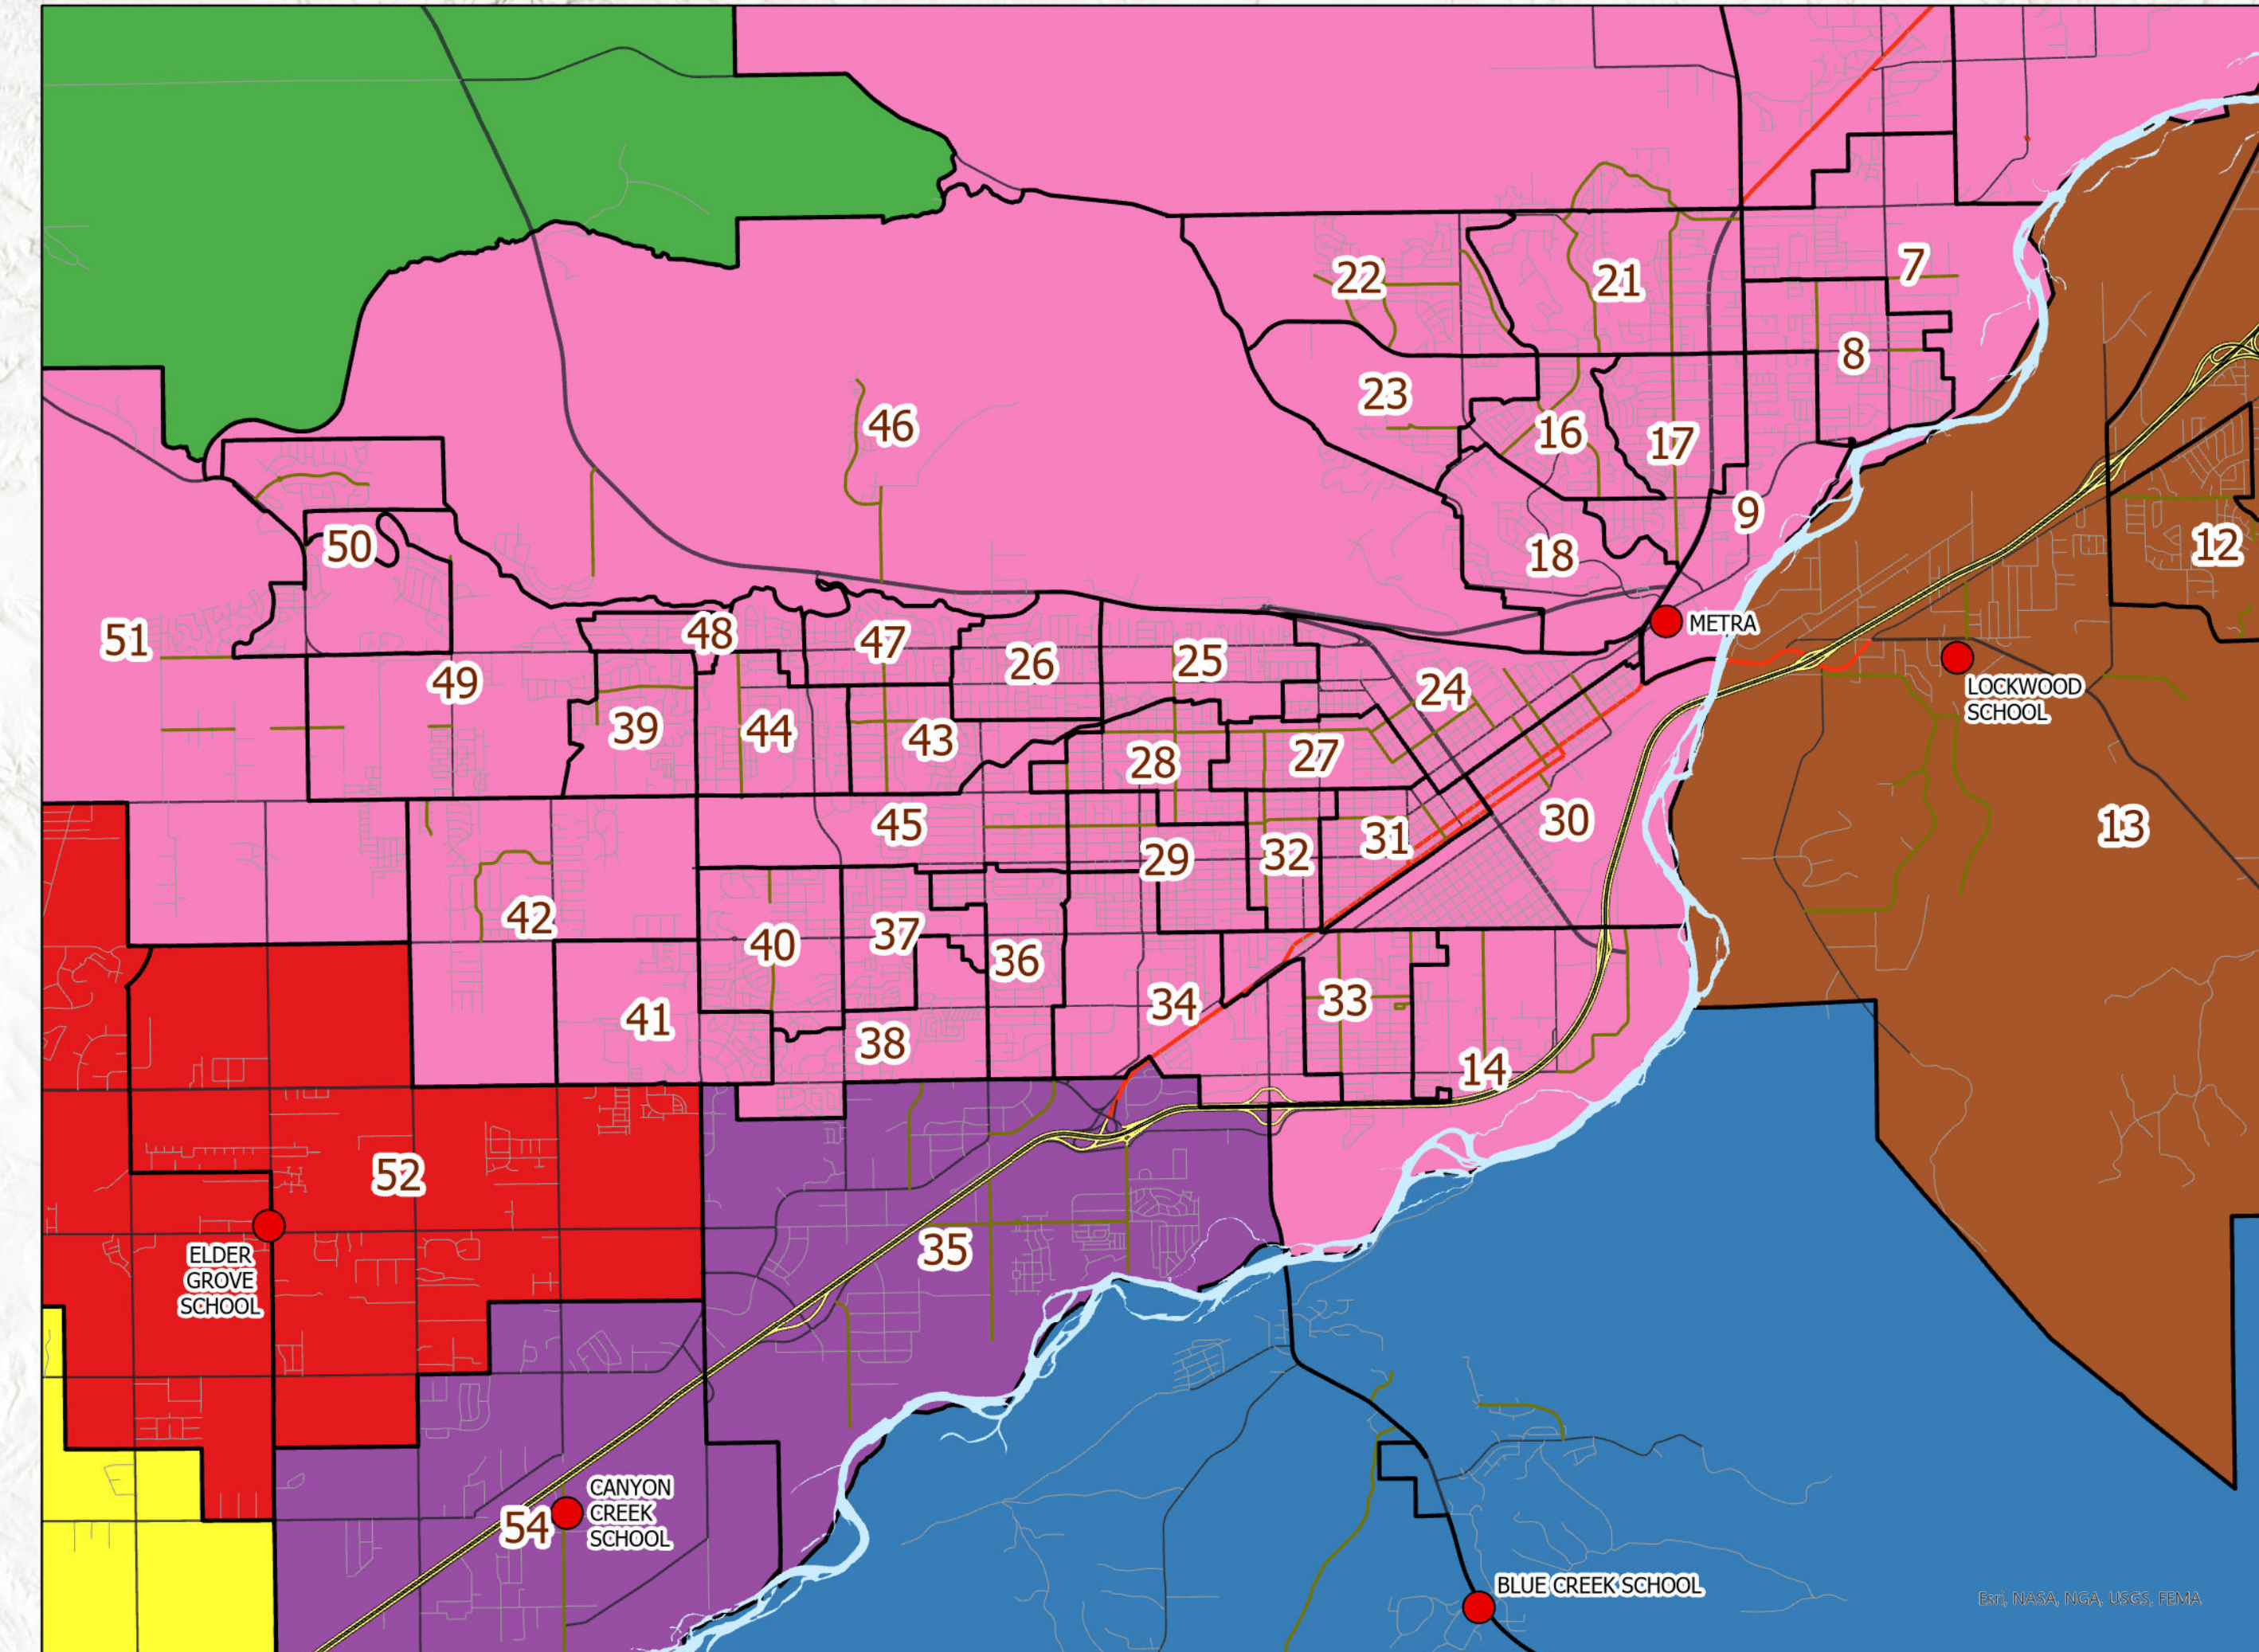

# Yellowstone County Polling Places

DATE: 04/25/2023 10:00:10 AM

This document is intended for informational purposes only and is not guaranteed to be accurate nor current.

ESRI, NASA, NGA, USGS, FEMA