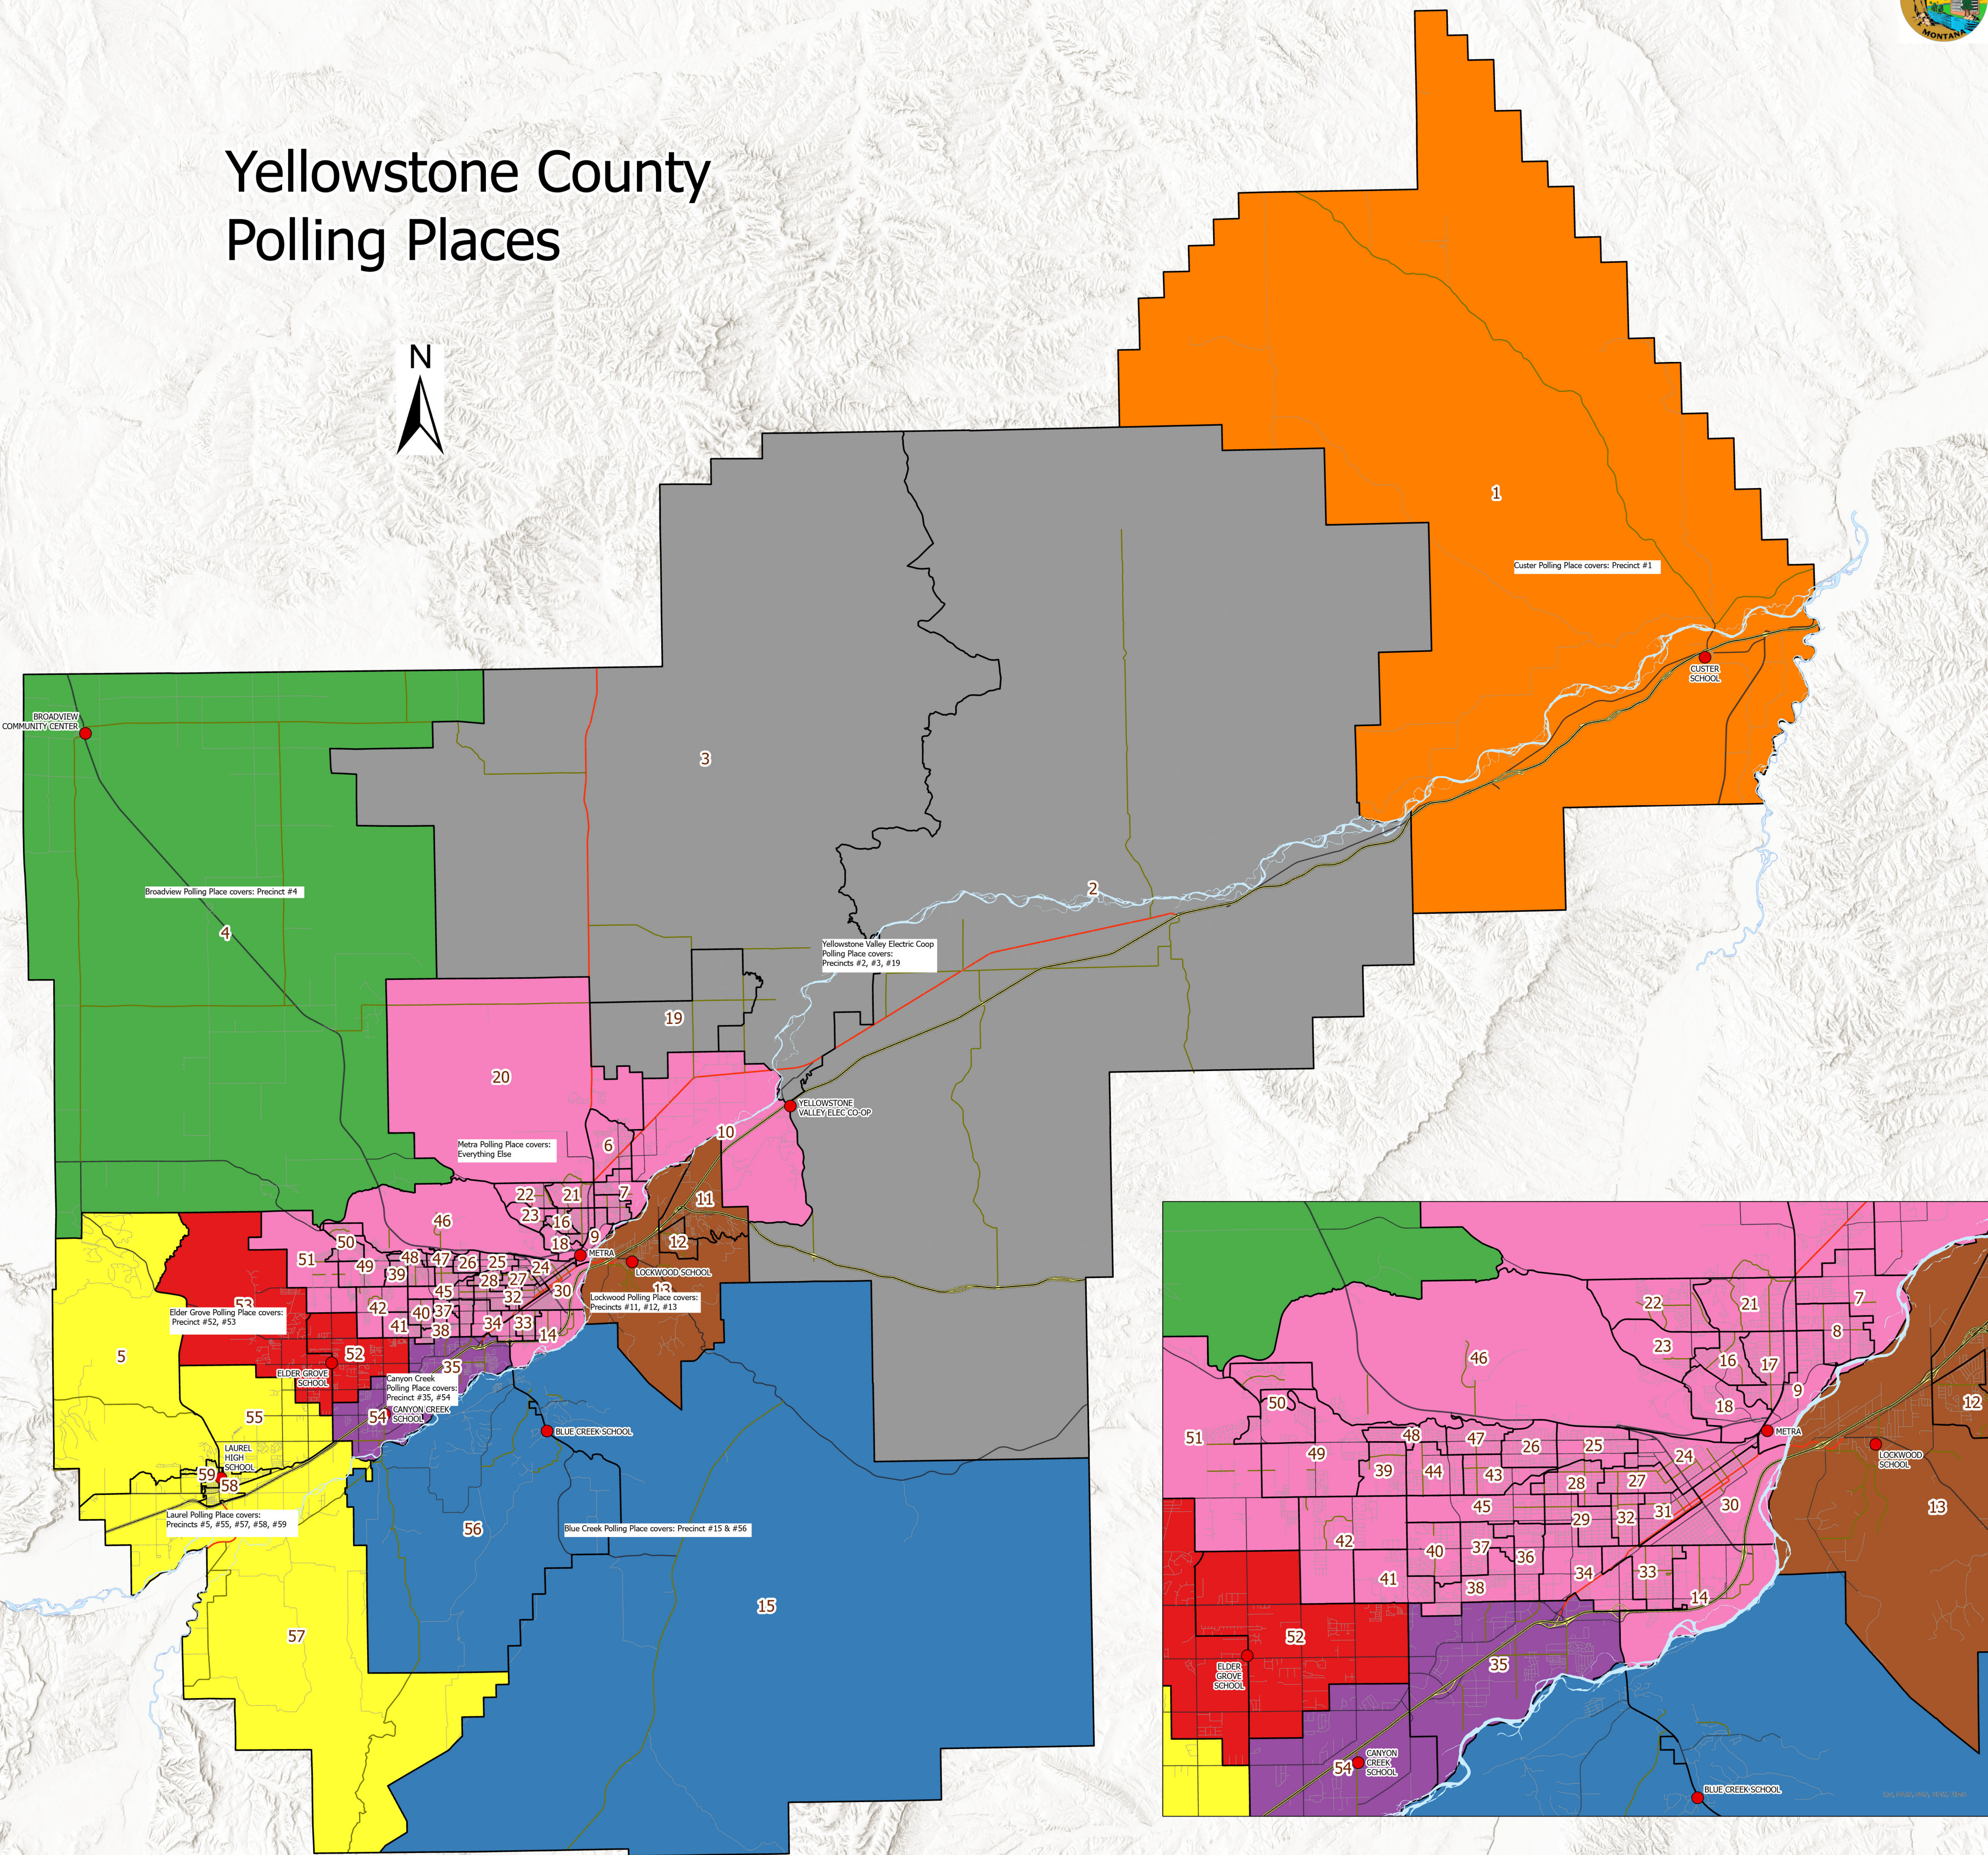

# Yellowstone County Polling Places

DATE: 04/25/2023 10:00:10 AM

This document is intended for informational purposes only and is not guaranteed to be accurate nor current.

ESRI, NASA, NGA, USGS, FEMA