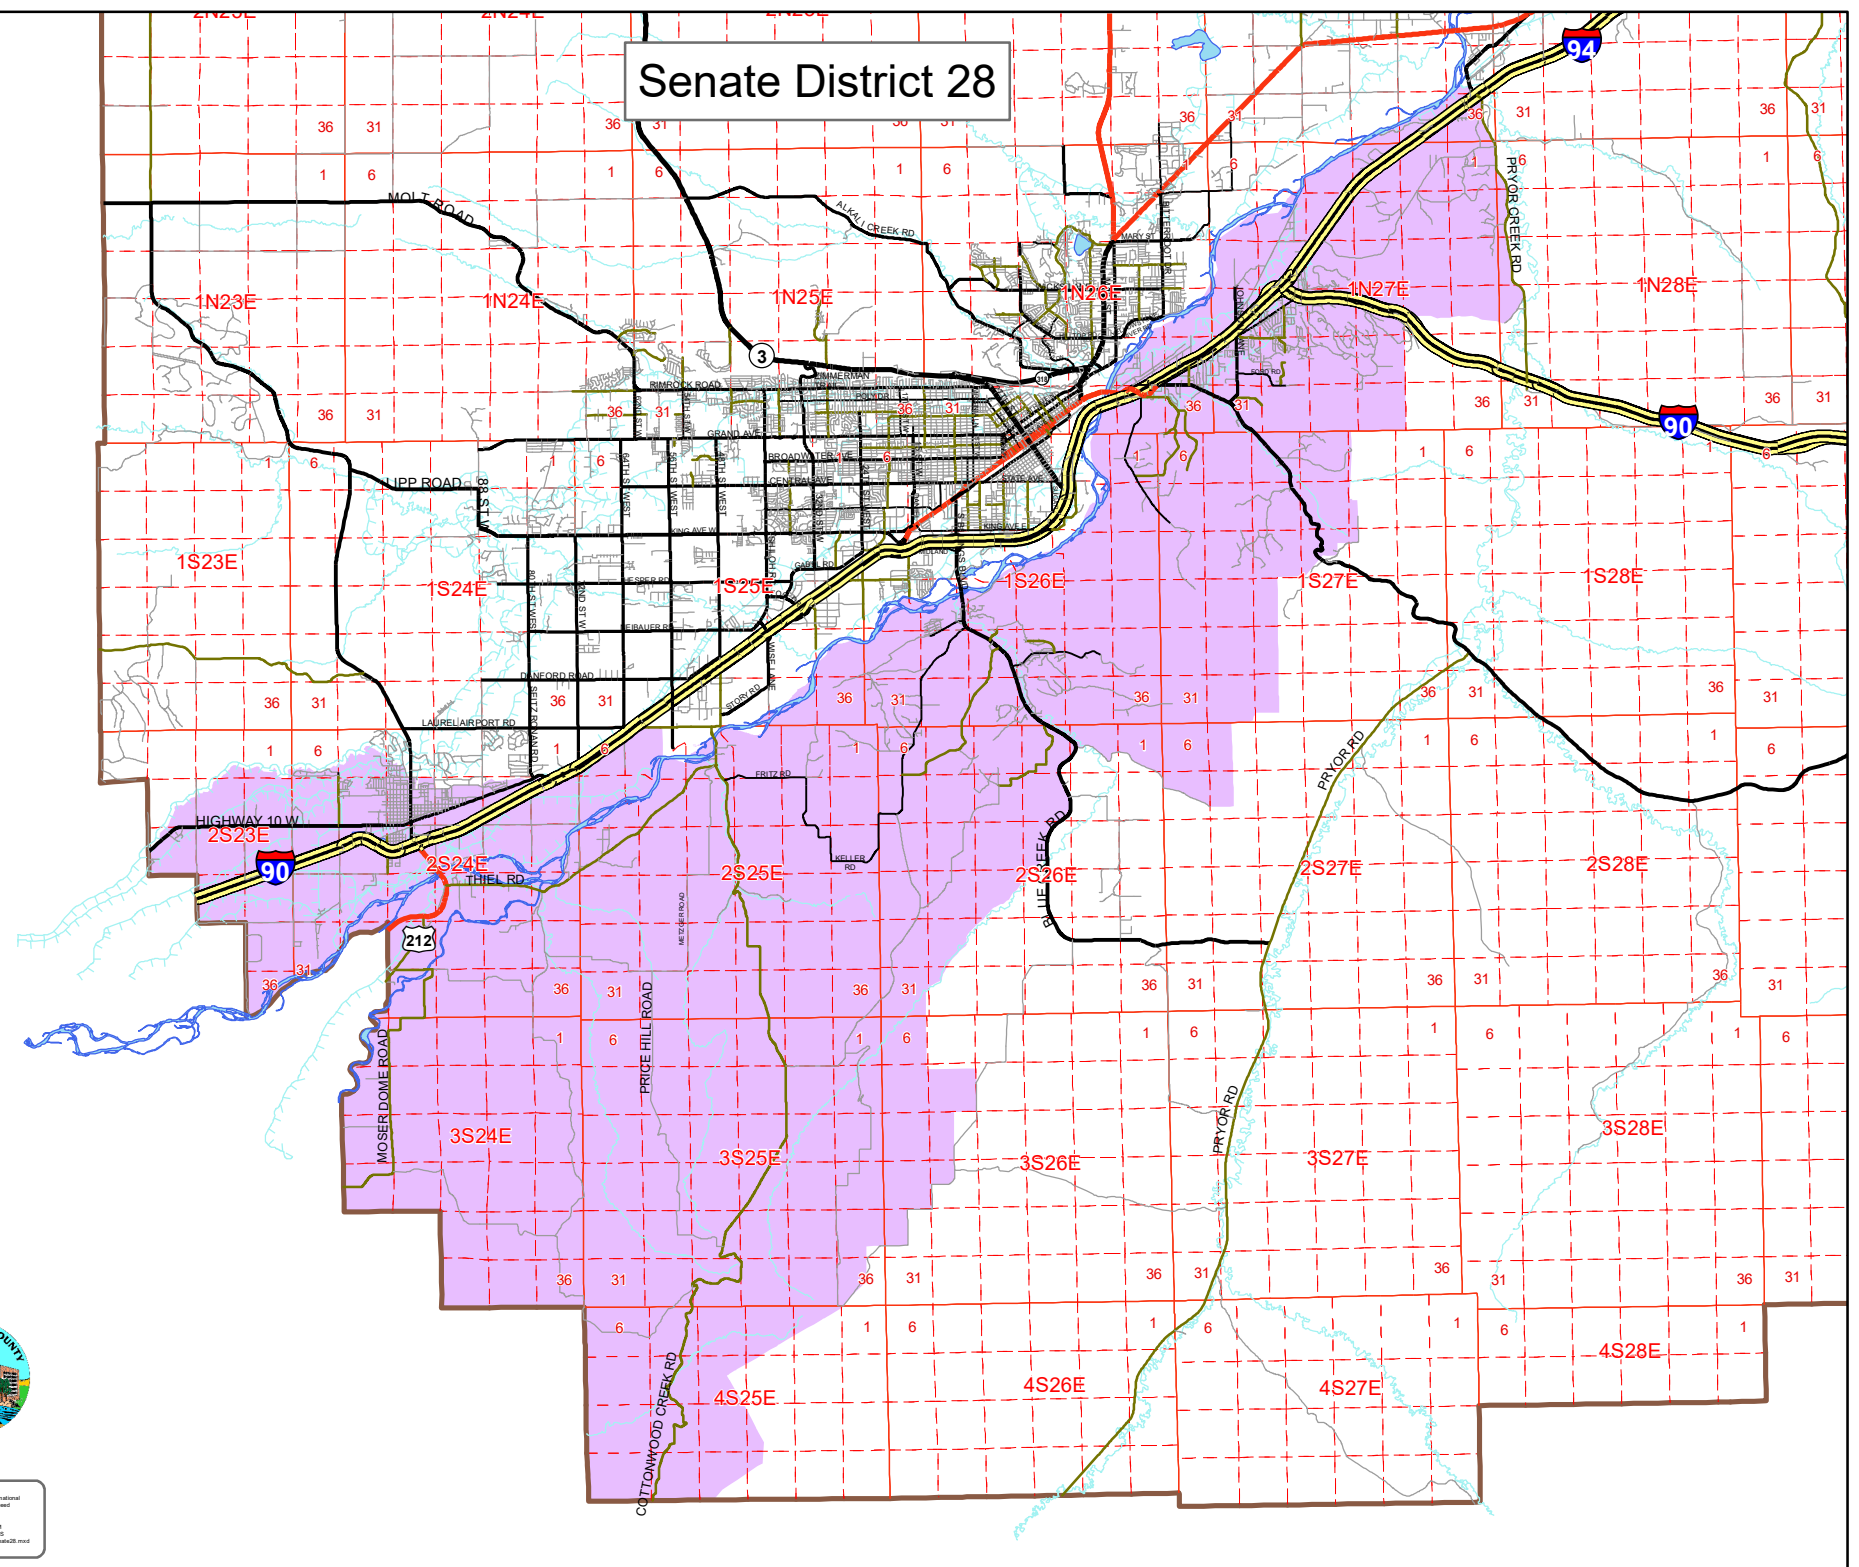

Senate District 28