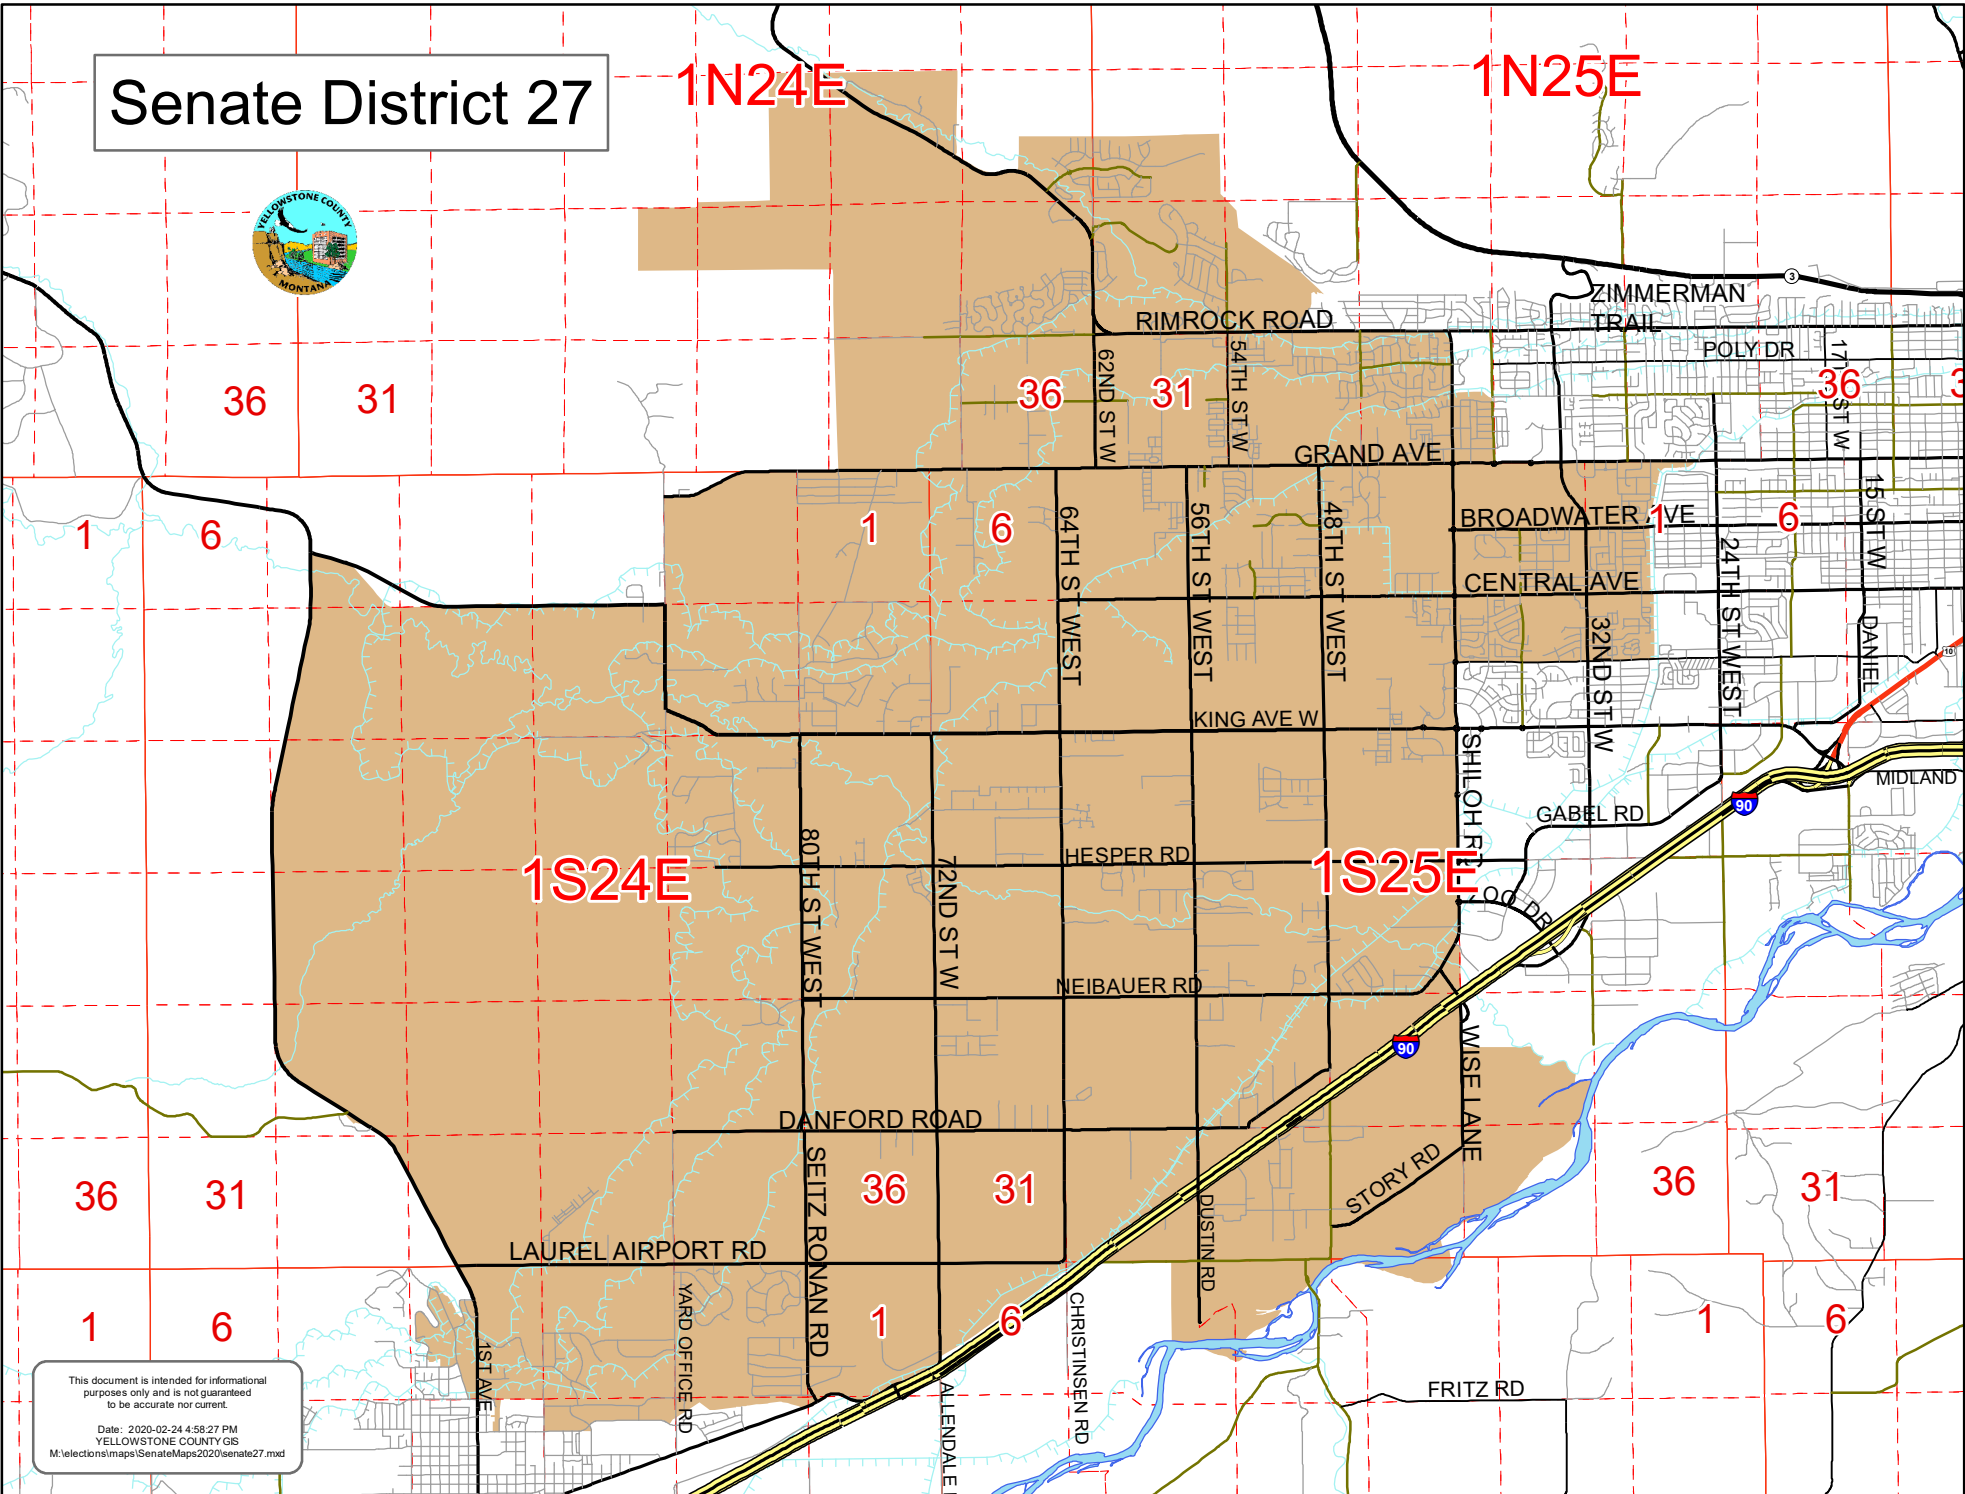

Senate District 27

1N24E

1N25E

1S24E

1S25E

This document is intended for informational purposes only and is not guaranteed to be accurate nor current.
Date: 2020-02-24 4:58:27 PM
YELLOWSTONE COUNTY GIS
M:\elections\maps\Senate\Maps2020\senate27.mxd