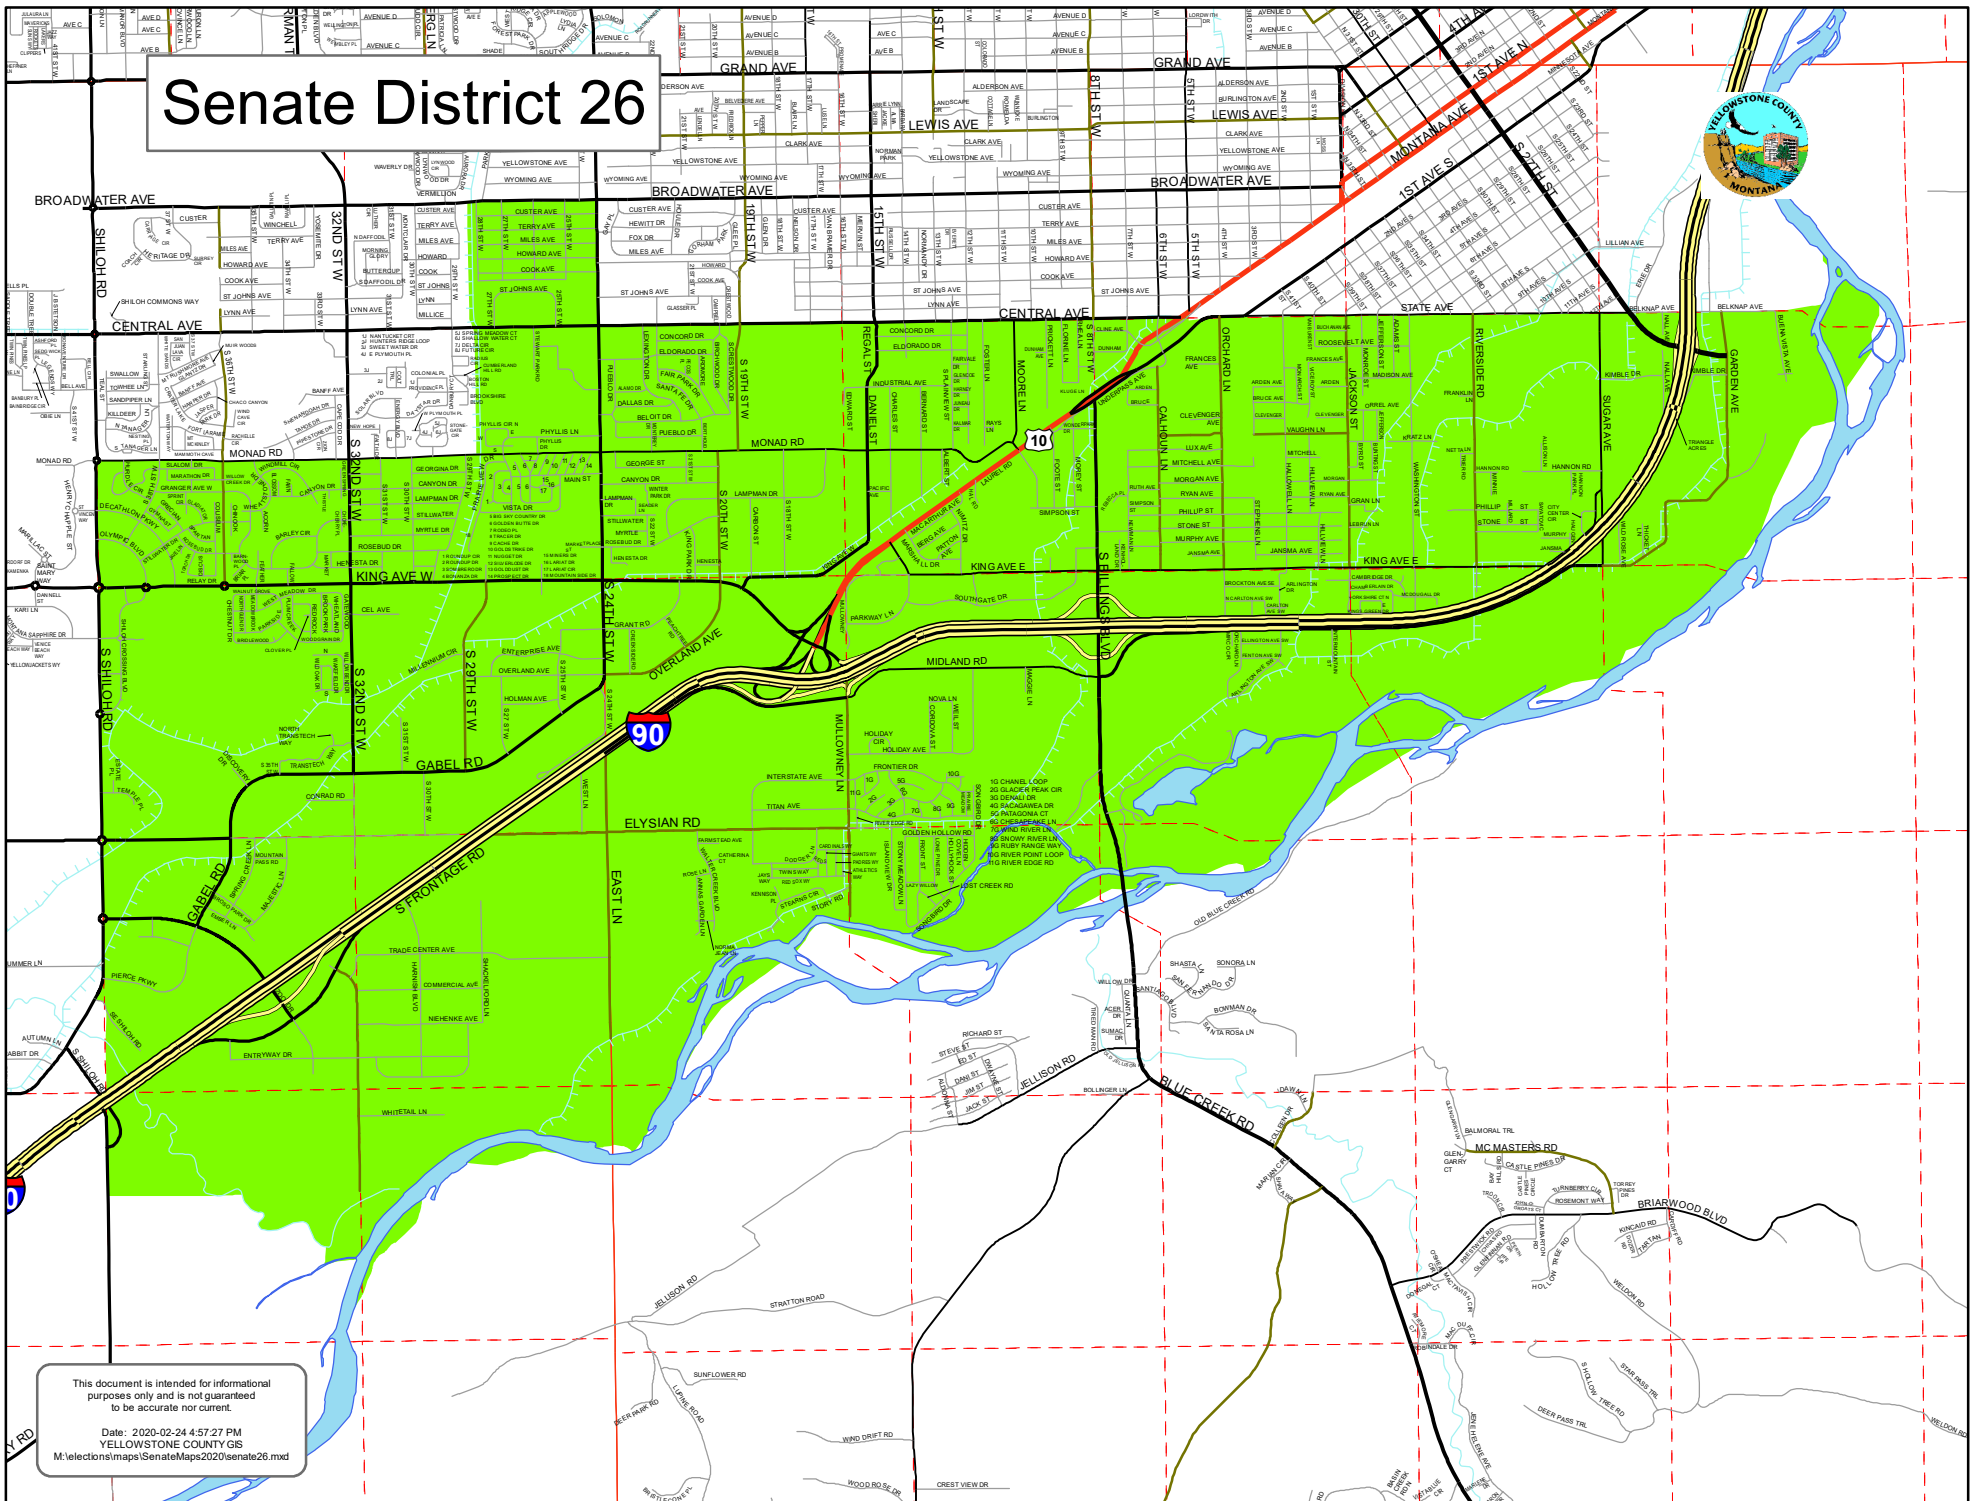

Senate District 26

This document is intended for informational purposes only and is not guaranteed to be accurate nor current.

Date: 2020-02-24 4:57:27 PM
YELLOWSTONE COUNTY GIS
M:\elections\maps\SenateMaps2020\Senate26.mxd