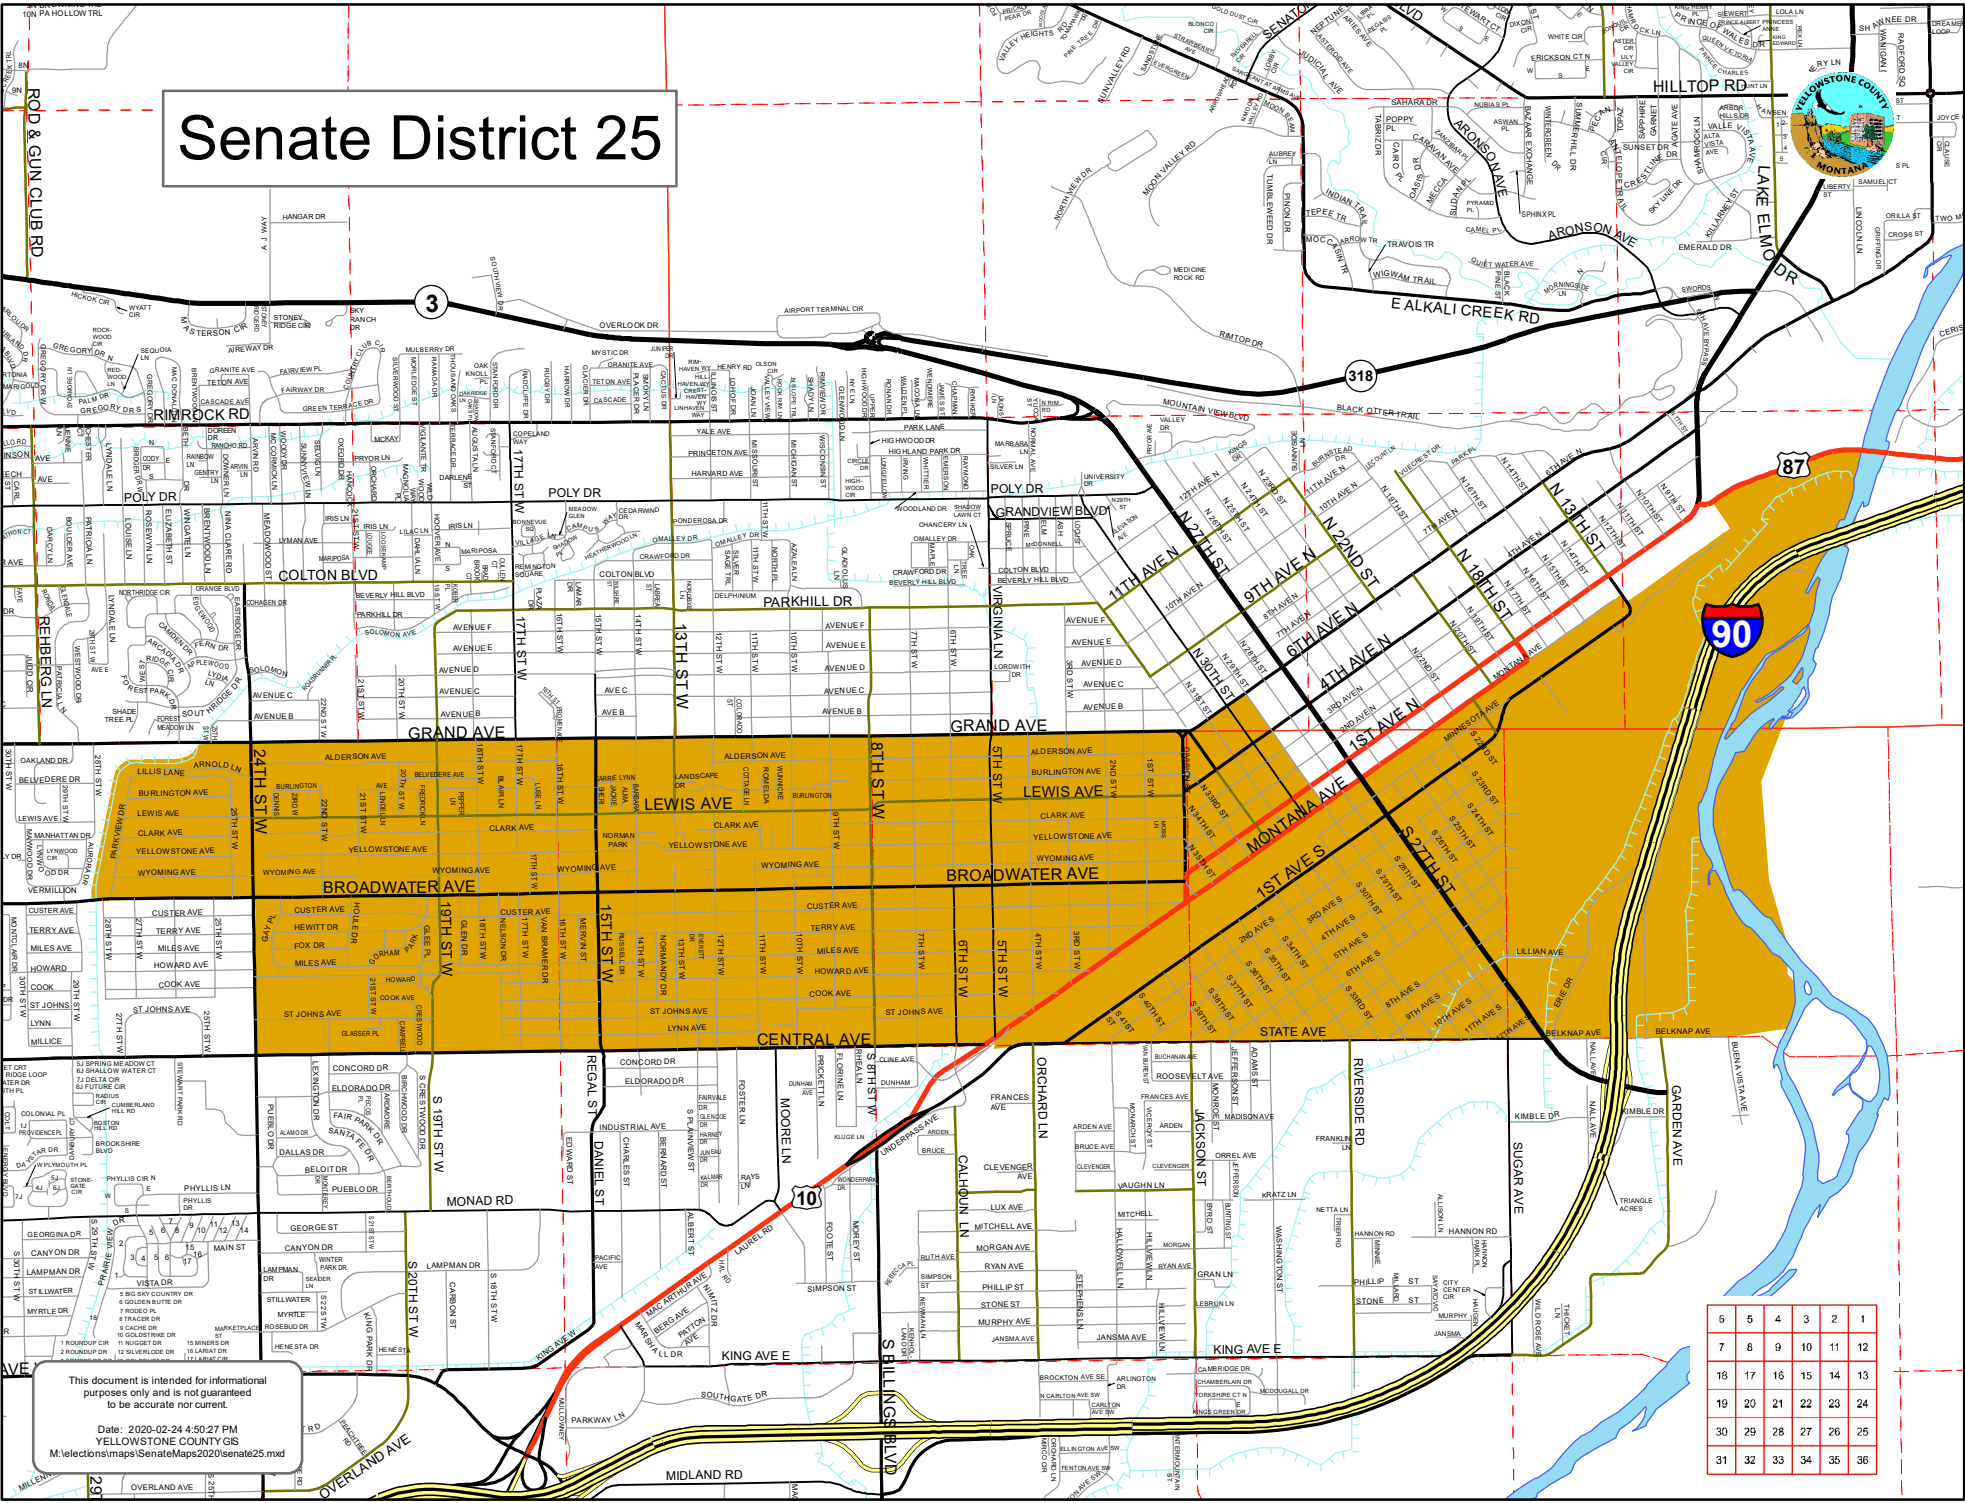

Senate District 25

This document is intended for informational purposes only and is not guaranteed to be accurate nor current.

Date: 2020-02-24 4:50:27 PM
 YELLOWSTONE COUNTY GIS
 M:\elections\maps\Senate\Maps2020\Senate25.mxd

6	5	4	3	2	1
7	8	9	10	11	12
13	14	15	16	17	18
19	20	21	22	23	24
25	26	27	28	29	30
31	32	33	34	35	36