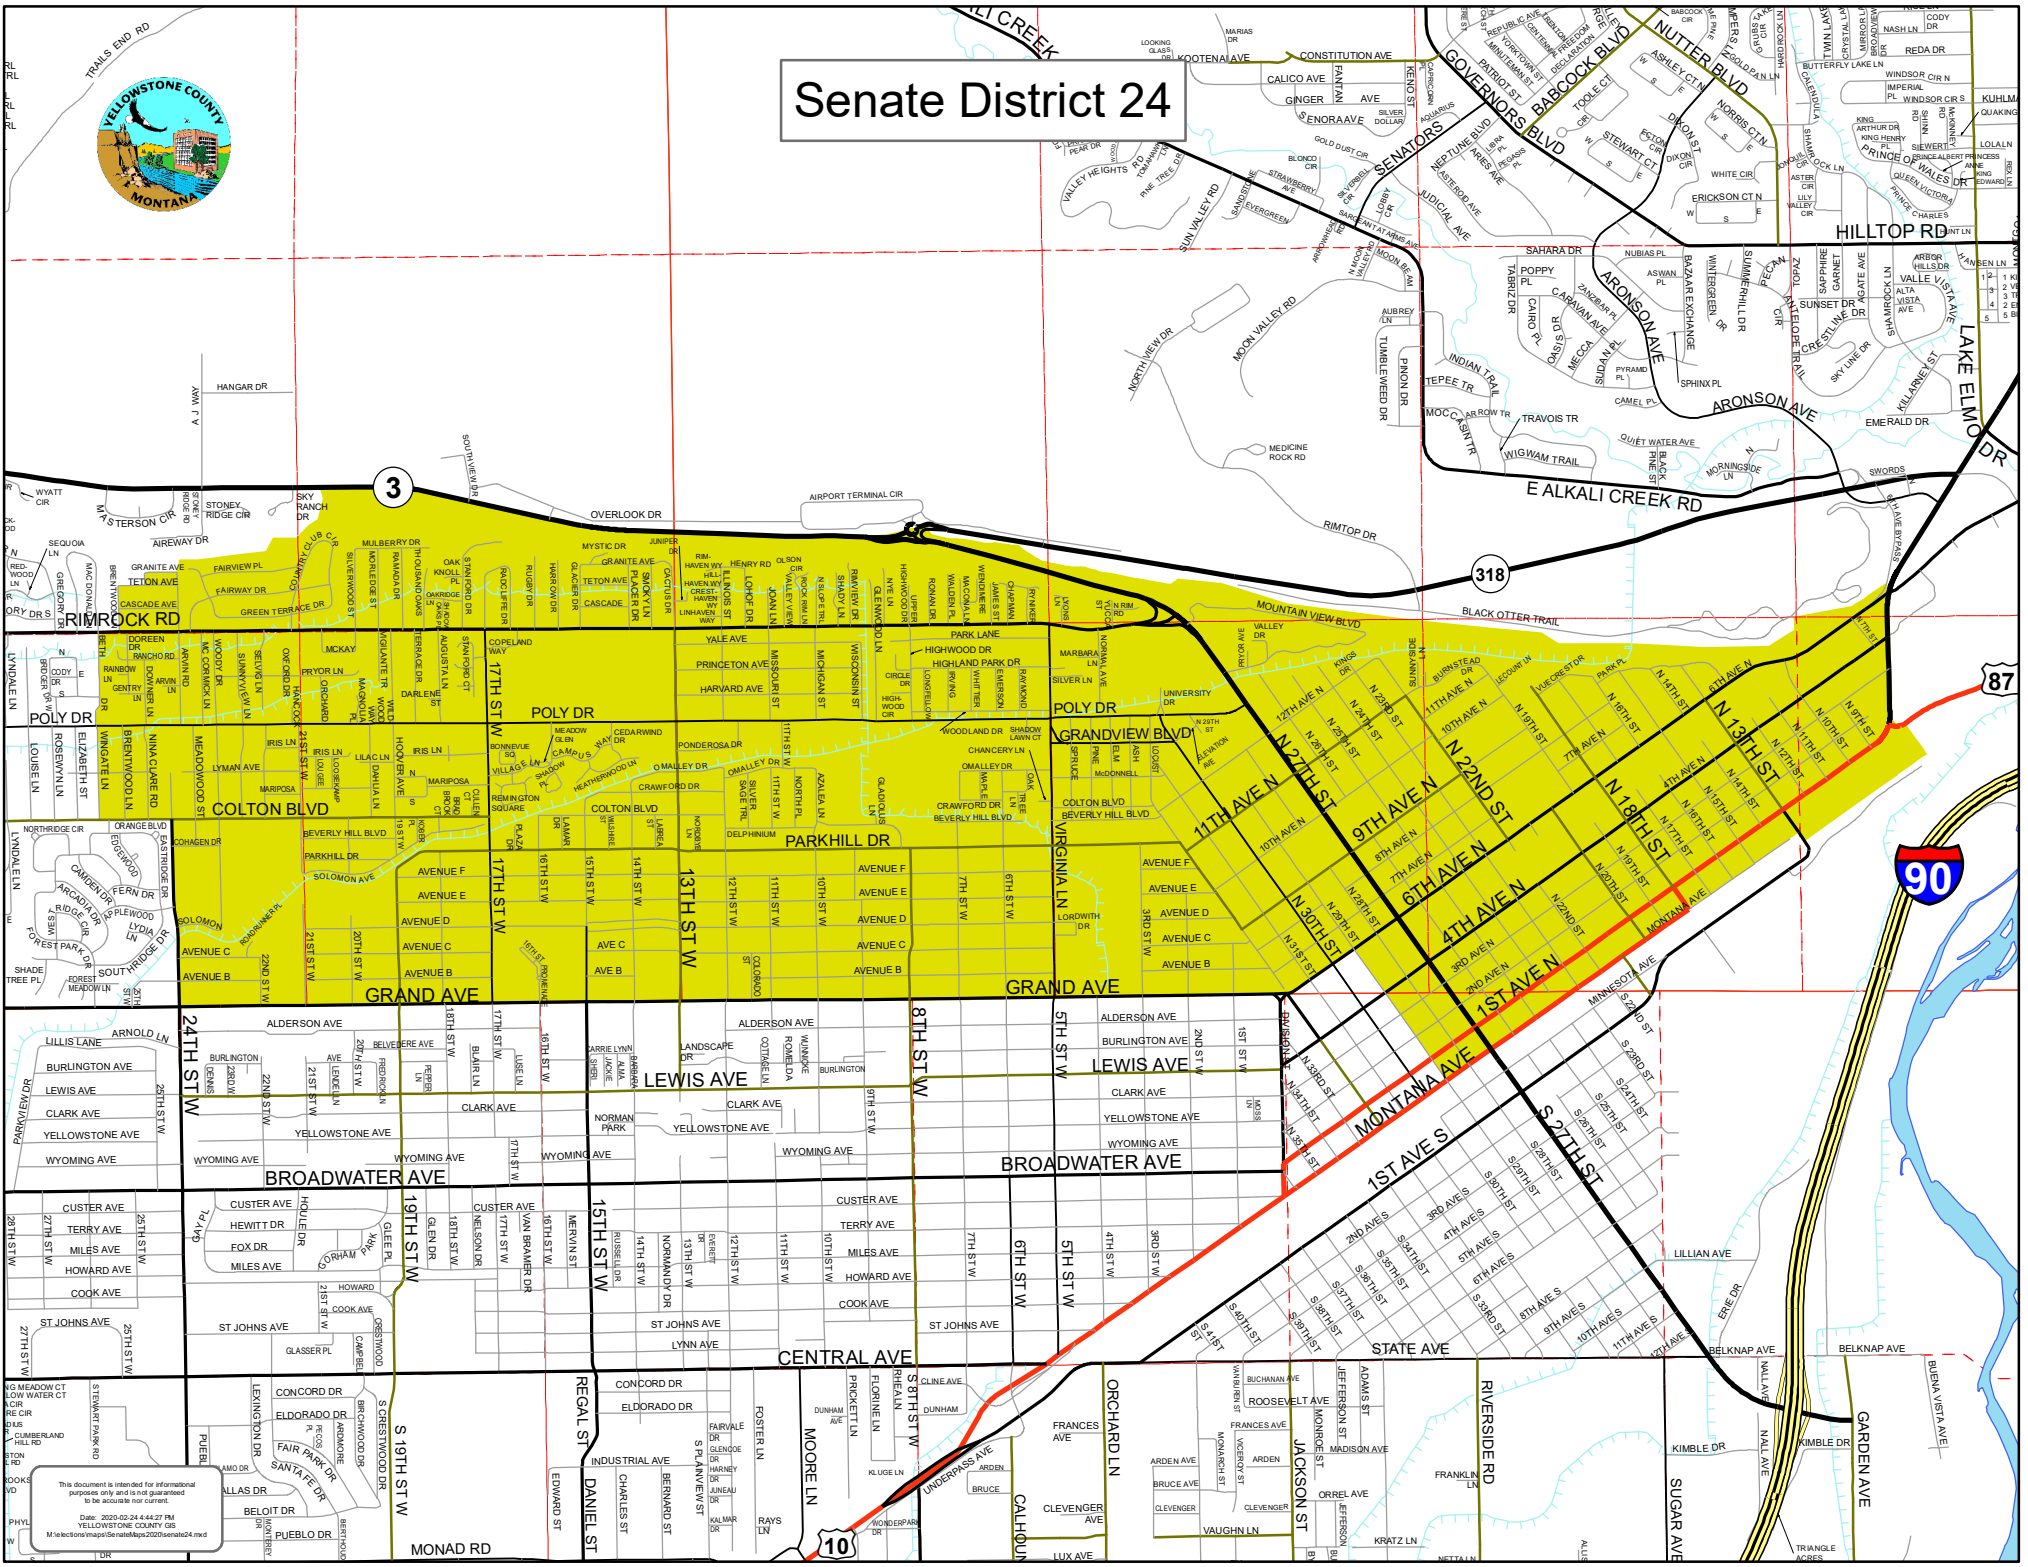

Senate District 24