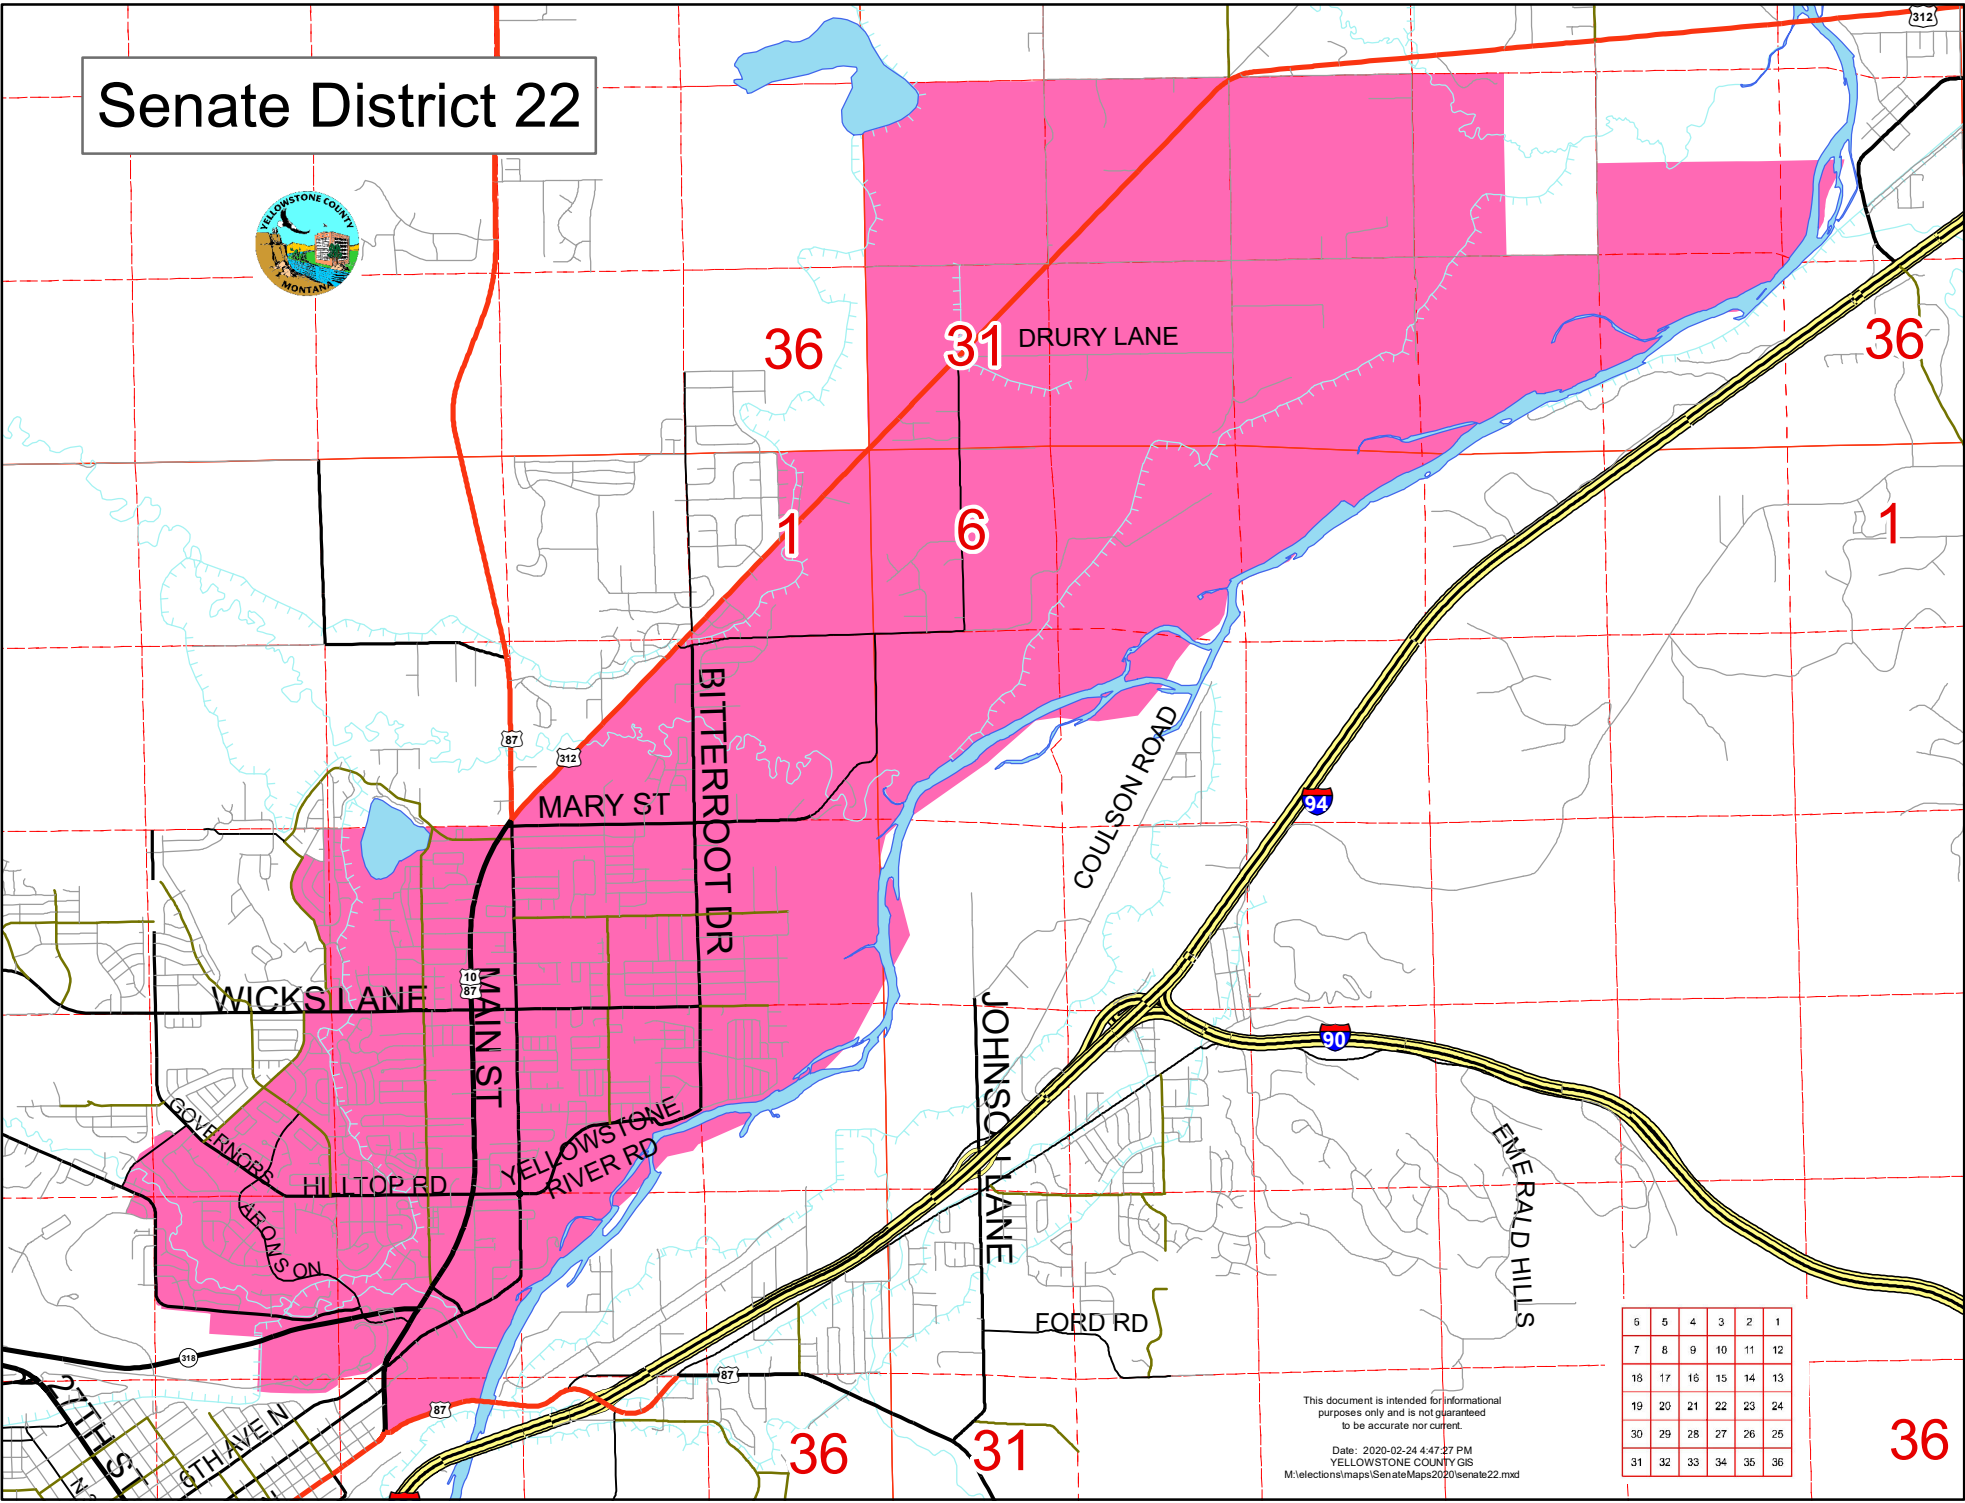

Senate District 22

6	5	4	3	2	1
7	8	9	10	11	12
18	17	16	15	14	13
19	20	21	22	23	24
30	29	28	27	26	25
31	32	33	34	35	36

36