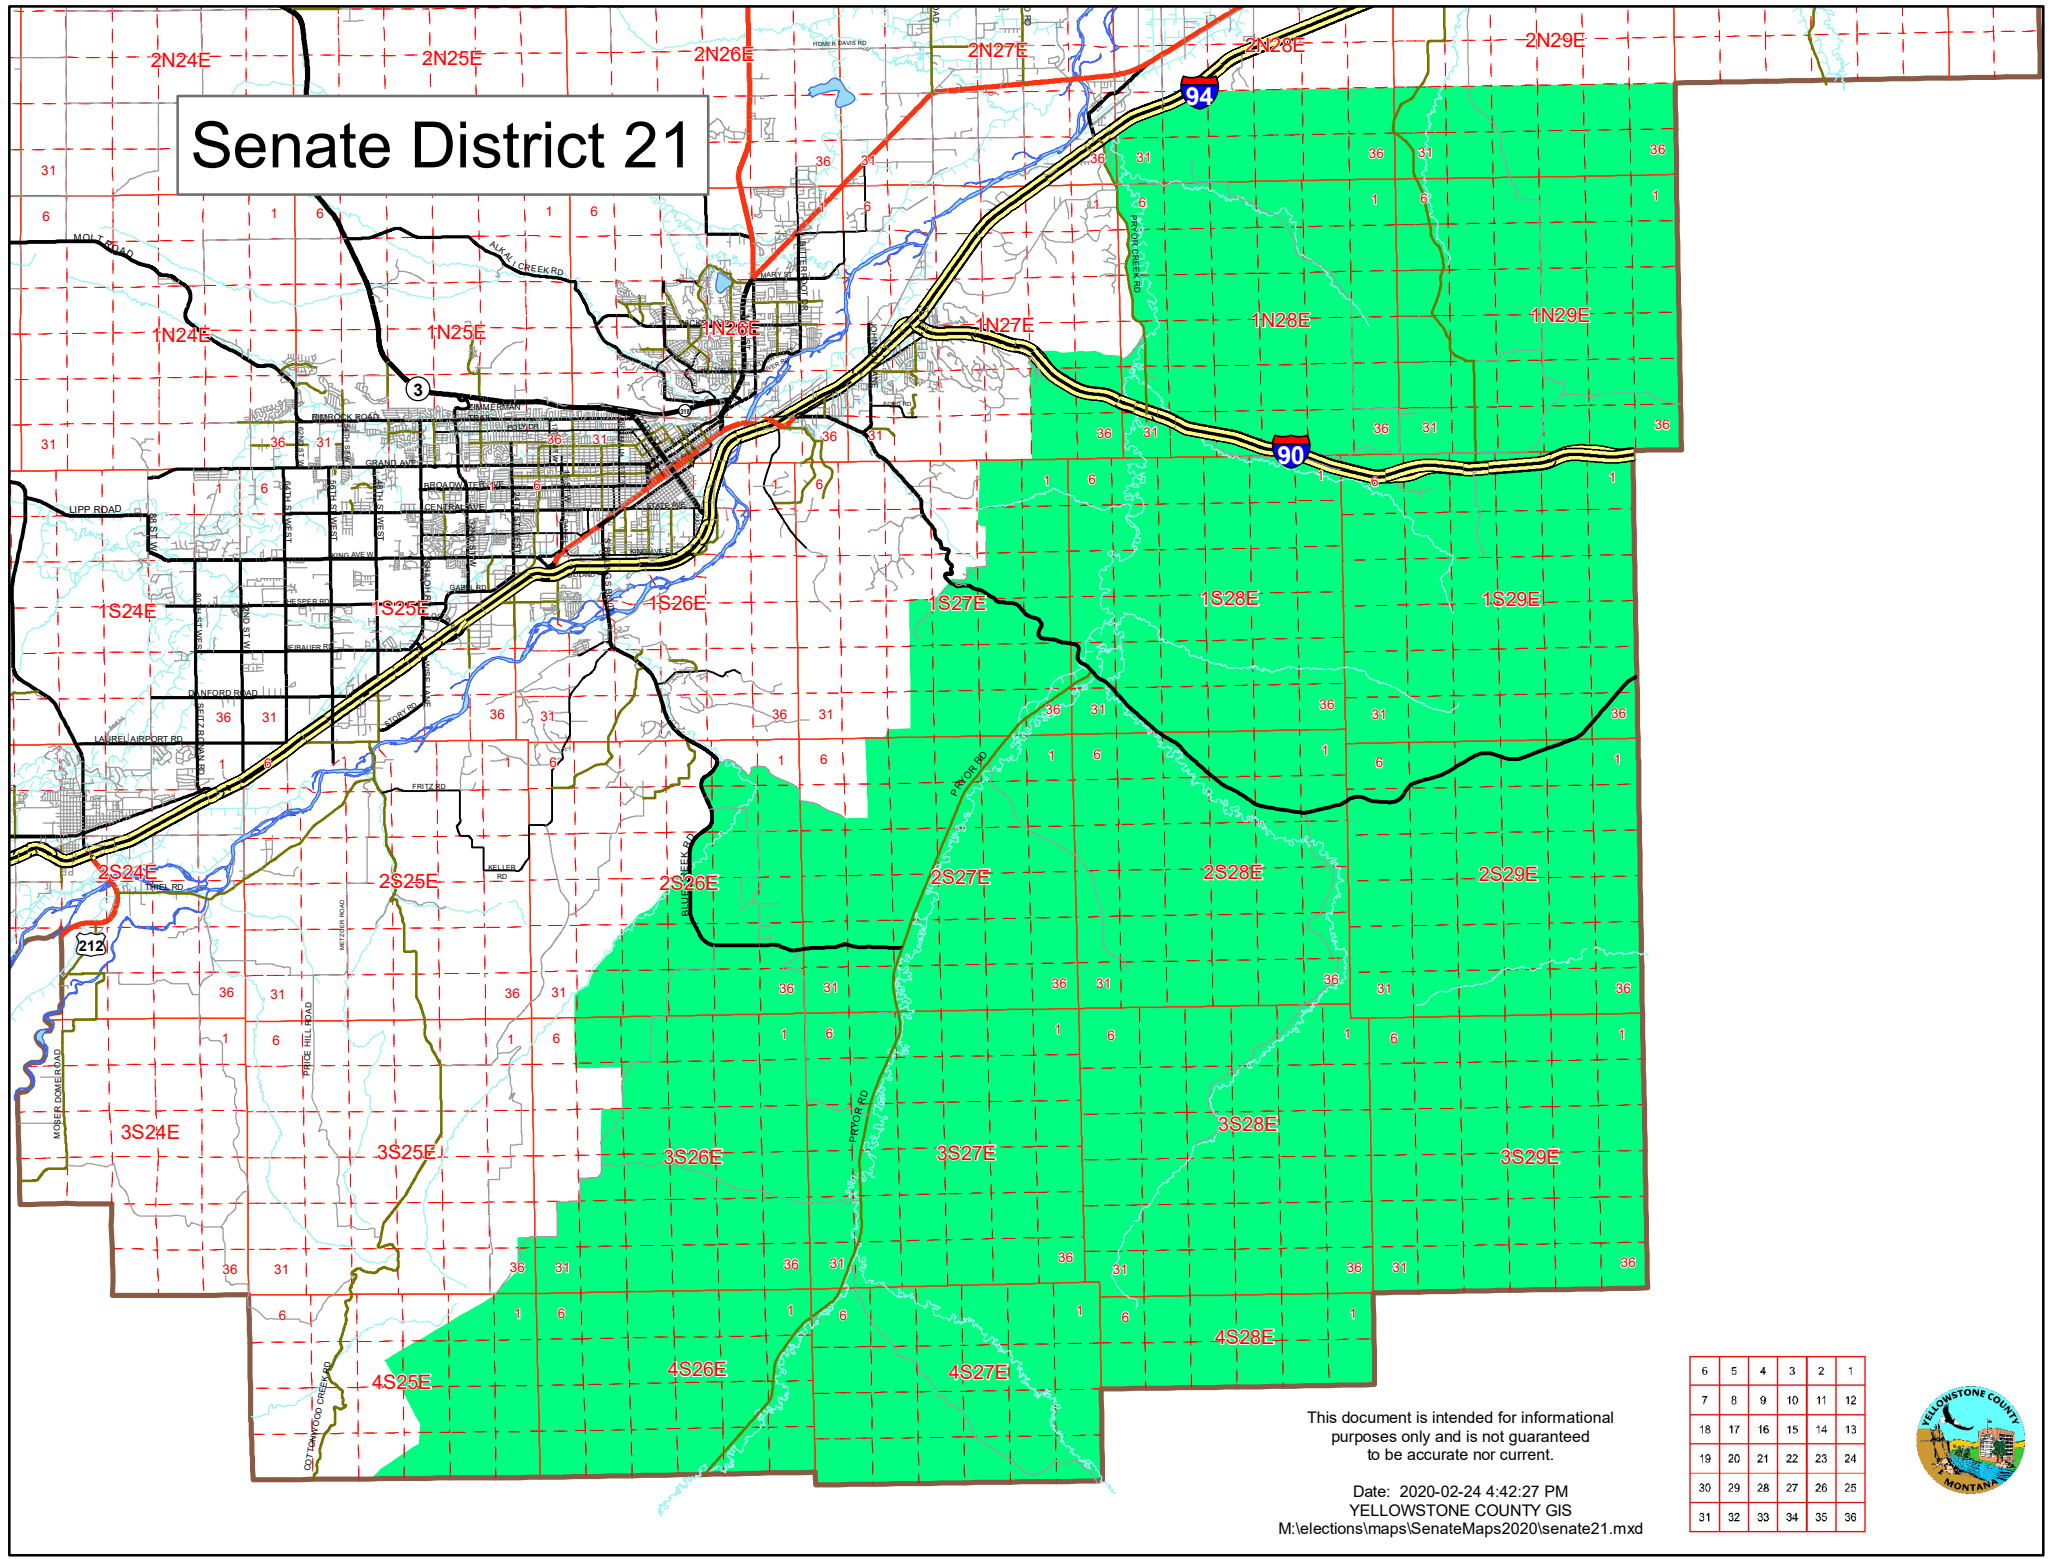

# Senate District 21

This document is intended for informational purposes only and is not guaranteed to be accurate nor current.

Date: 2020-02-24 4:42:27 PM  
 YELLOWSTONE COUNTY GIS  
 M:\elections\maps\SenateMaps2020\senate21.mxd

6	5	4	3	2	1
7	8	9	10	11	12
18	17	16	15	14	13
19	20	21	22	23	24
30	29	28	27	26	25
31	32	33	34	35	36