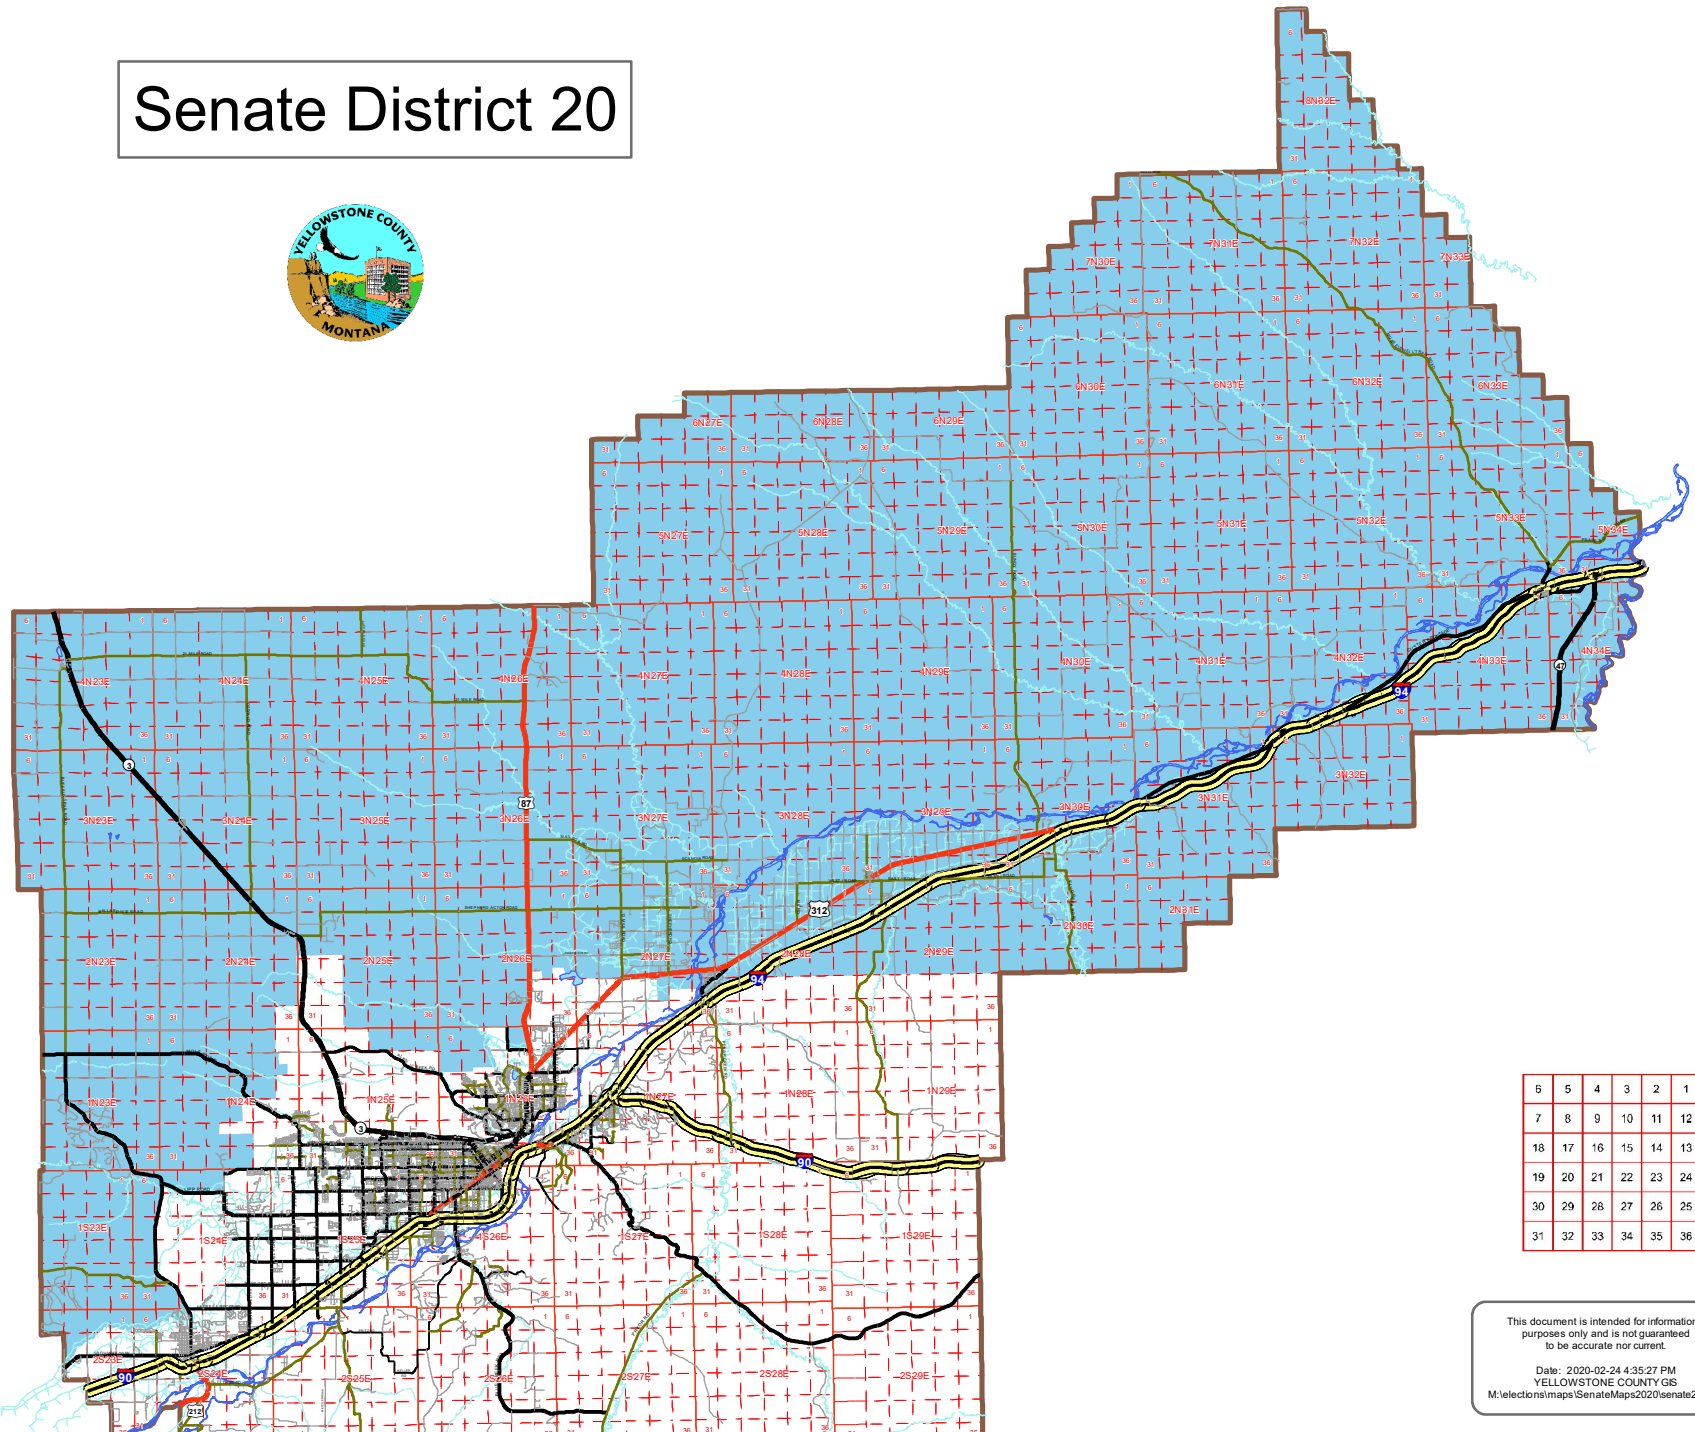

Senate District 20

6	5	4	3	2	1
7	8	9	10	11	12
18	17	16	15	14	13
19	20	21	22	23	24
30	29	28	27	26	25
31	32	33	34	35	36

This document is intended for informational purposes only and is not guaranteed to be accurate nor current.

Date: 2020-02-24 4:35:27 PM
 YELLOWSTONE COUNTY GIS
 M:\elections\maps\SenateMaps2020\senate20.mxd