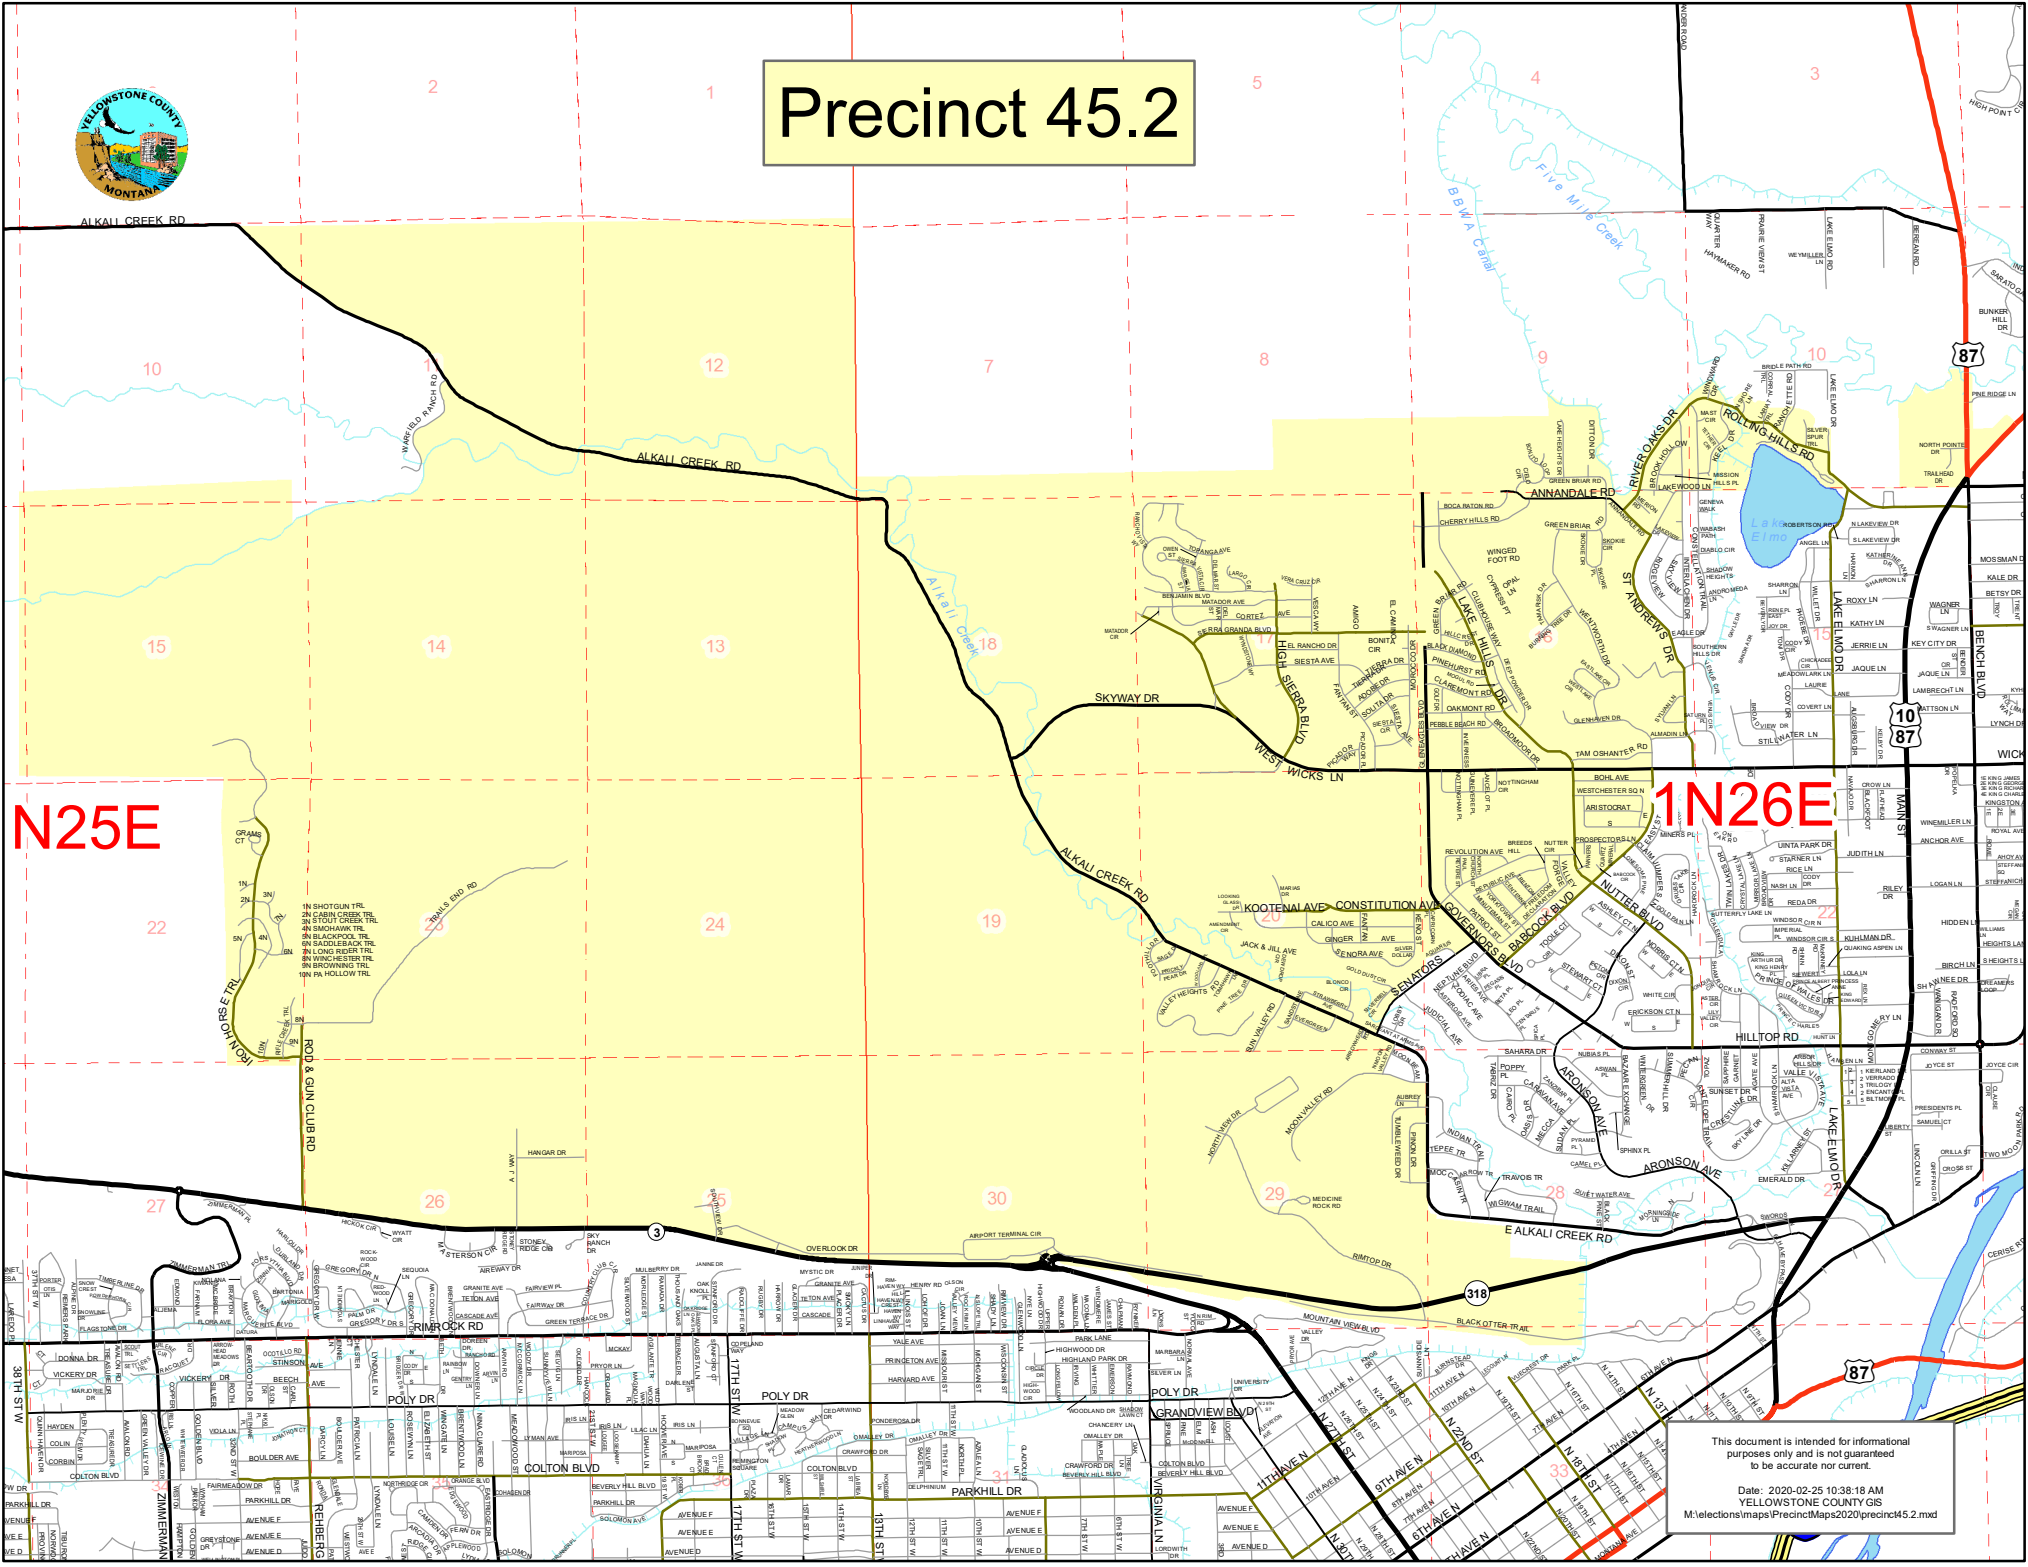

YELLOWSTONE COUNTY  
MONTANA

# Precinct 45.2

N25E

1N26E

This document is intended for informational purposes only and is not guaranteed to be accurate nor current.  
Date: 2020-02-25 10:38:13 AM  
YELLOWSTONE COUNTY GIS  
M:\elections\maps\PrecinctMaps2020\precinct45.2.mxd