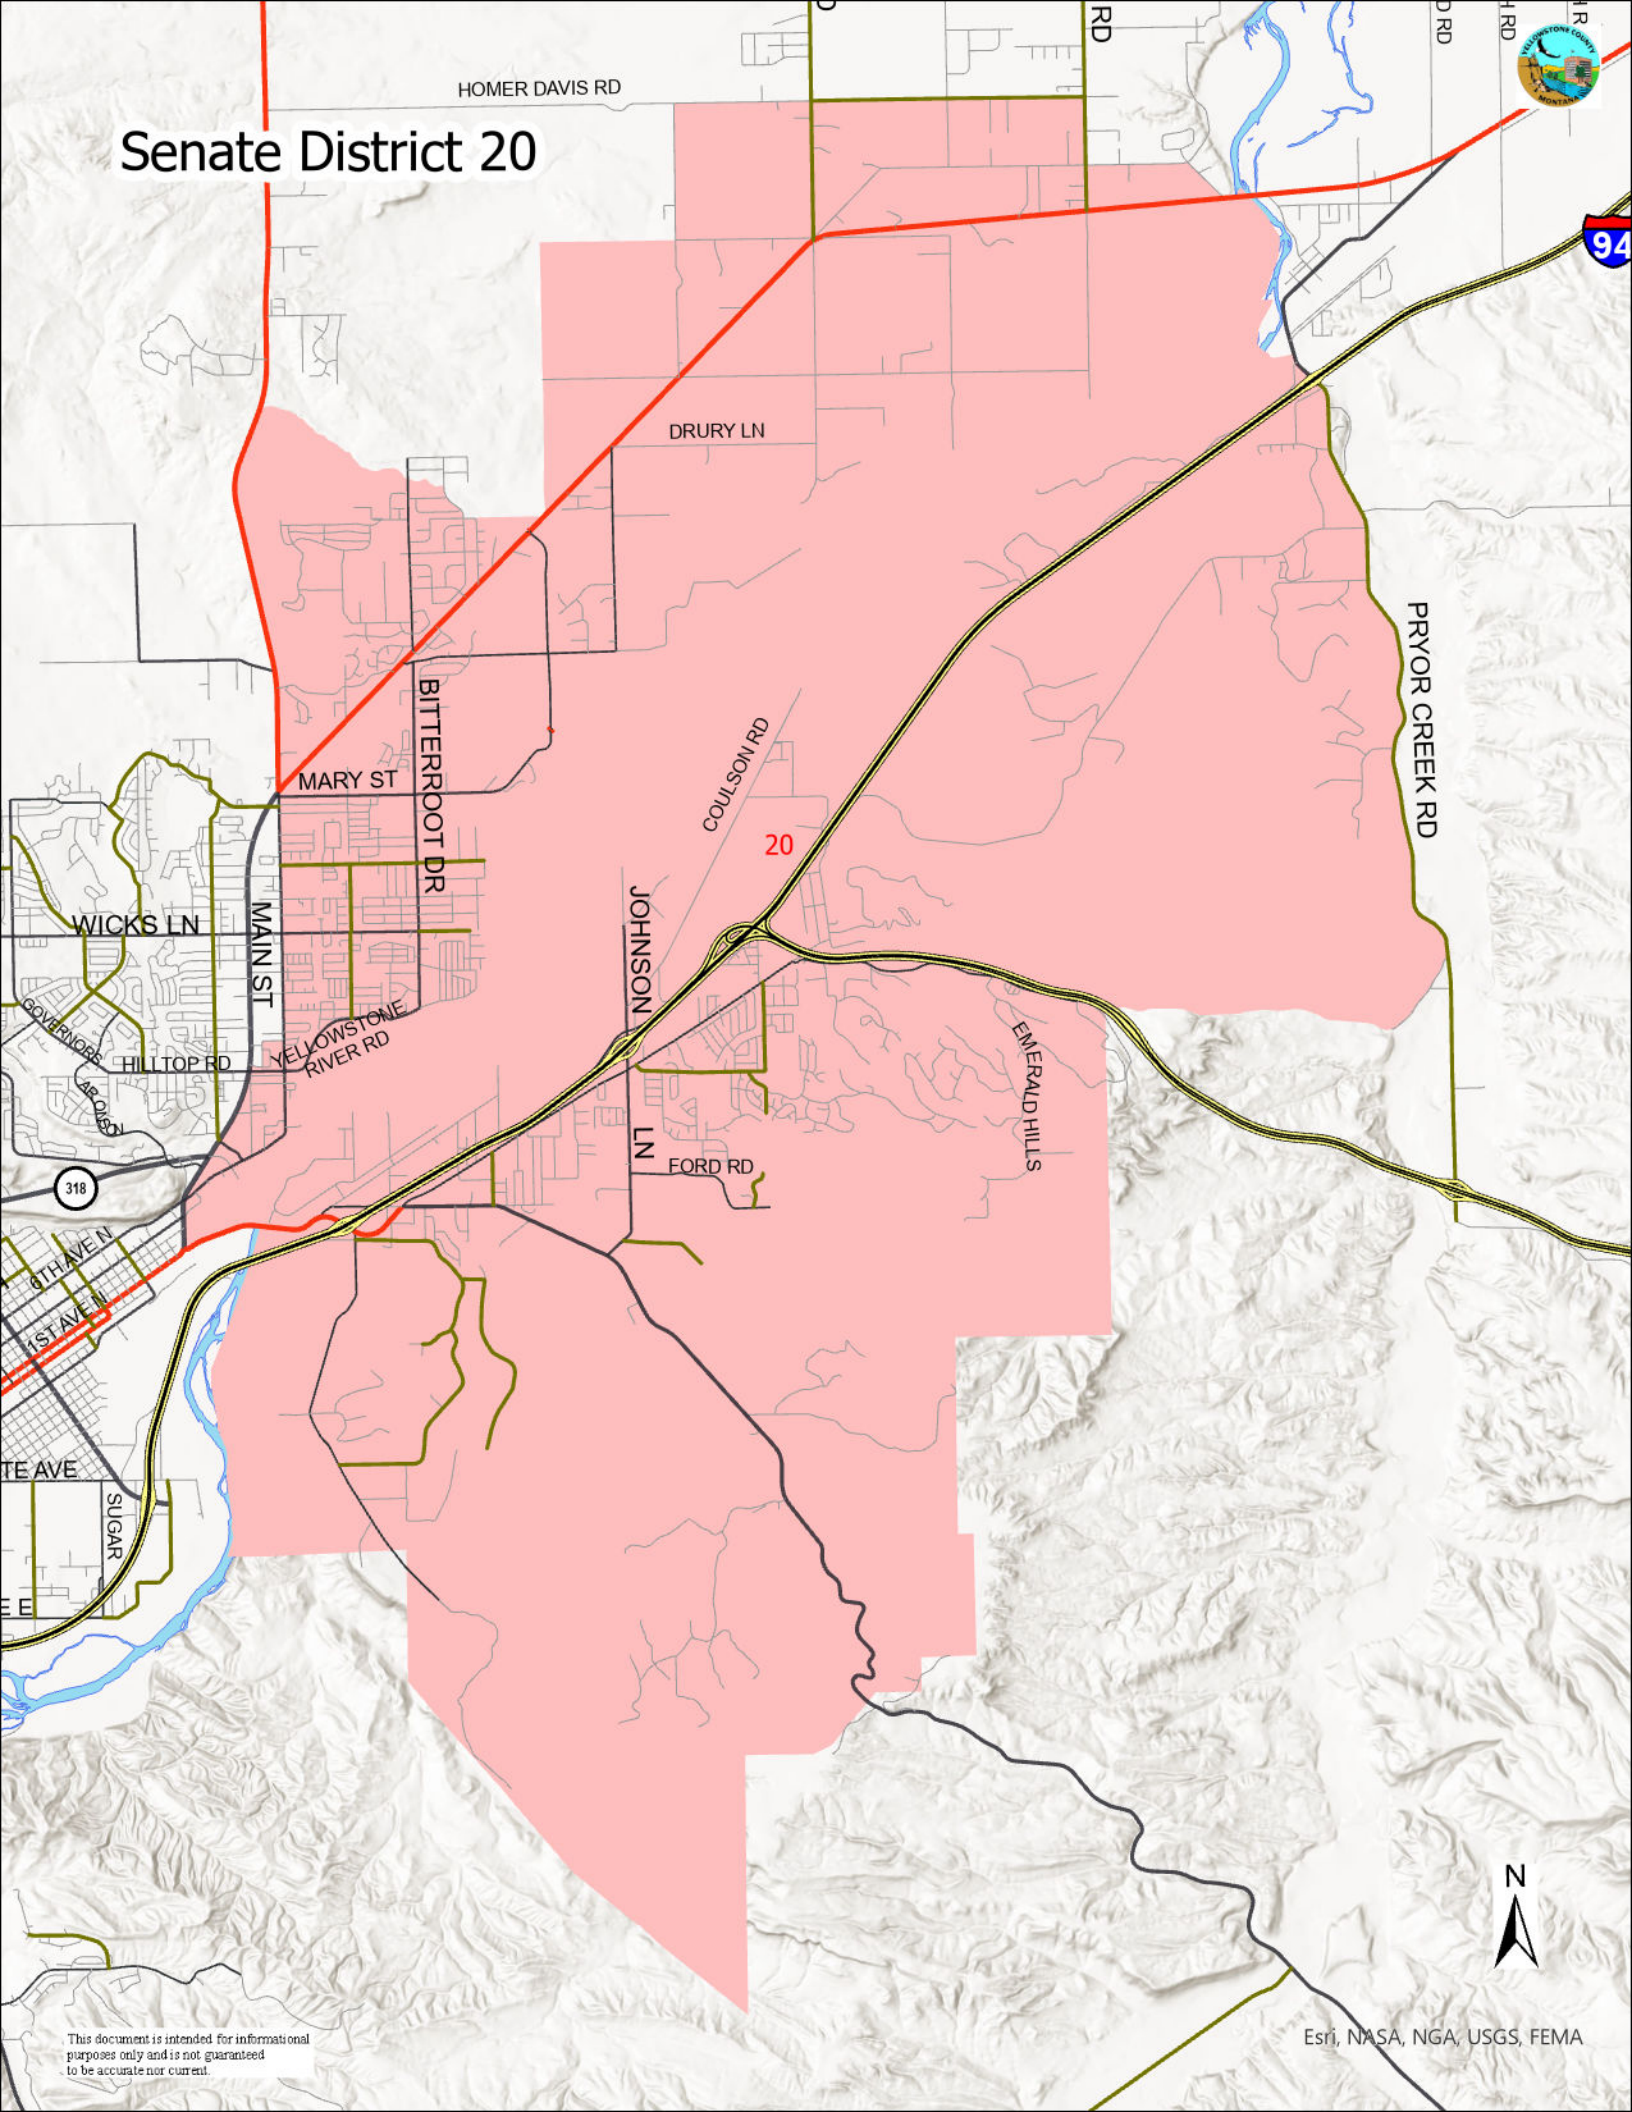

Senate District 20

HOMER DAVIS RD

DRURY LN

MARY ST

BITTERROOT DR

COULSON RD

20

JOHNSON LN

FORD RD

EMERALD HILLS

PRYOR CREEK RD

WICKS LN

MAIN ST

GOVERNOR ARDREY

HILLTOP RD

YELLOWSTONE RIVER RD

318

8TH AVE N

1ST AVE N

WHITE AVE

SUGAR

94

This document is intended for informational purposes only and is not guaranteed to be accurate nor current.

Esri, NASA, NGA, USGS, FEMA