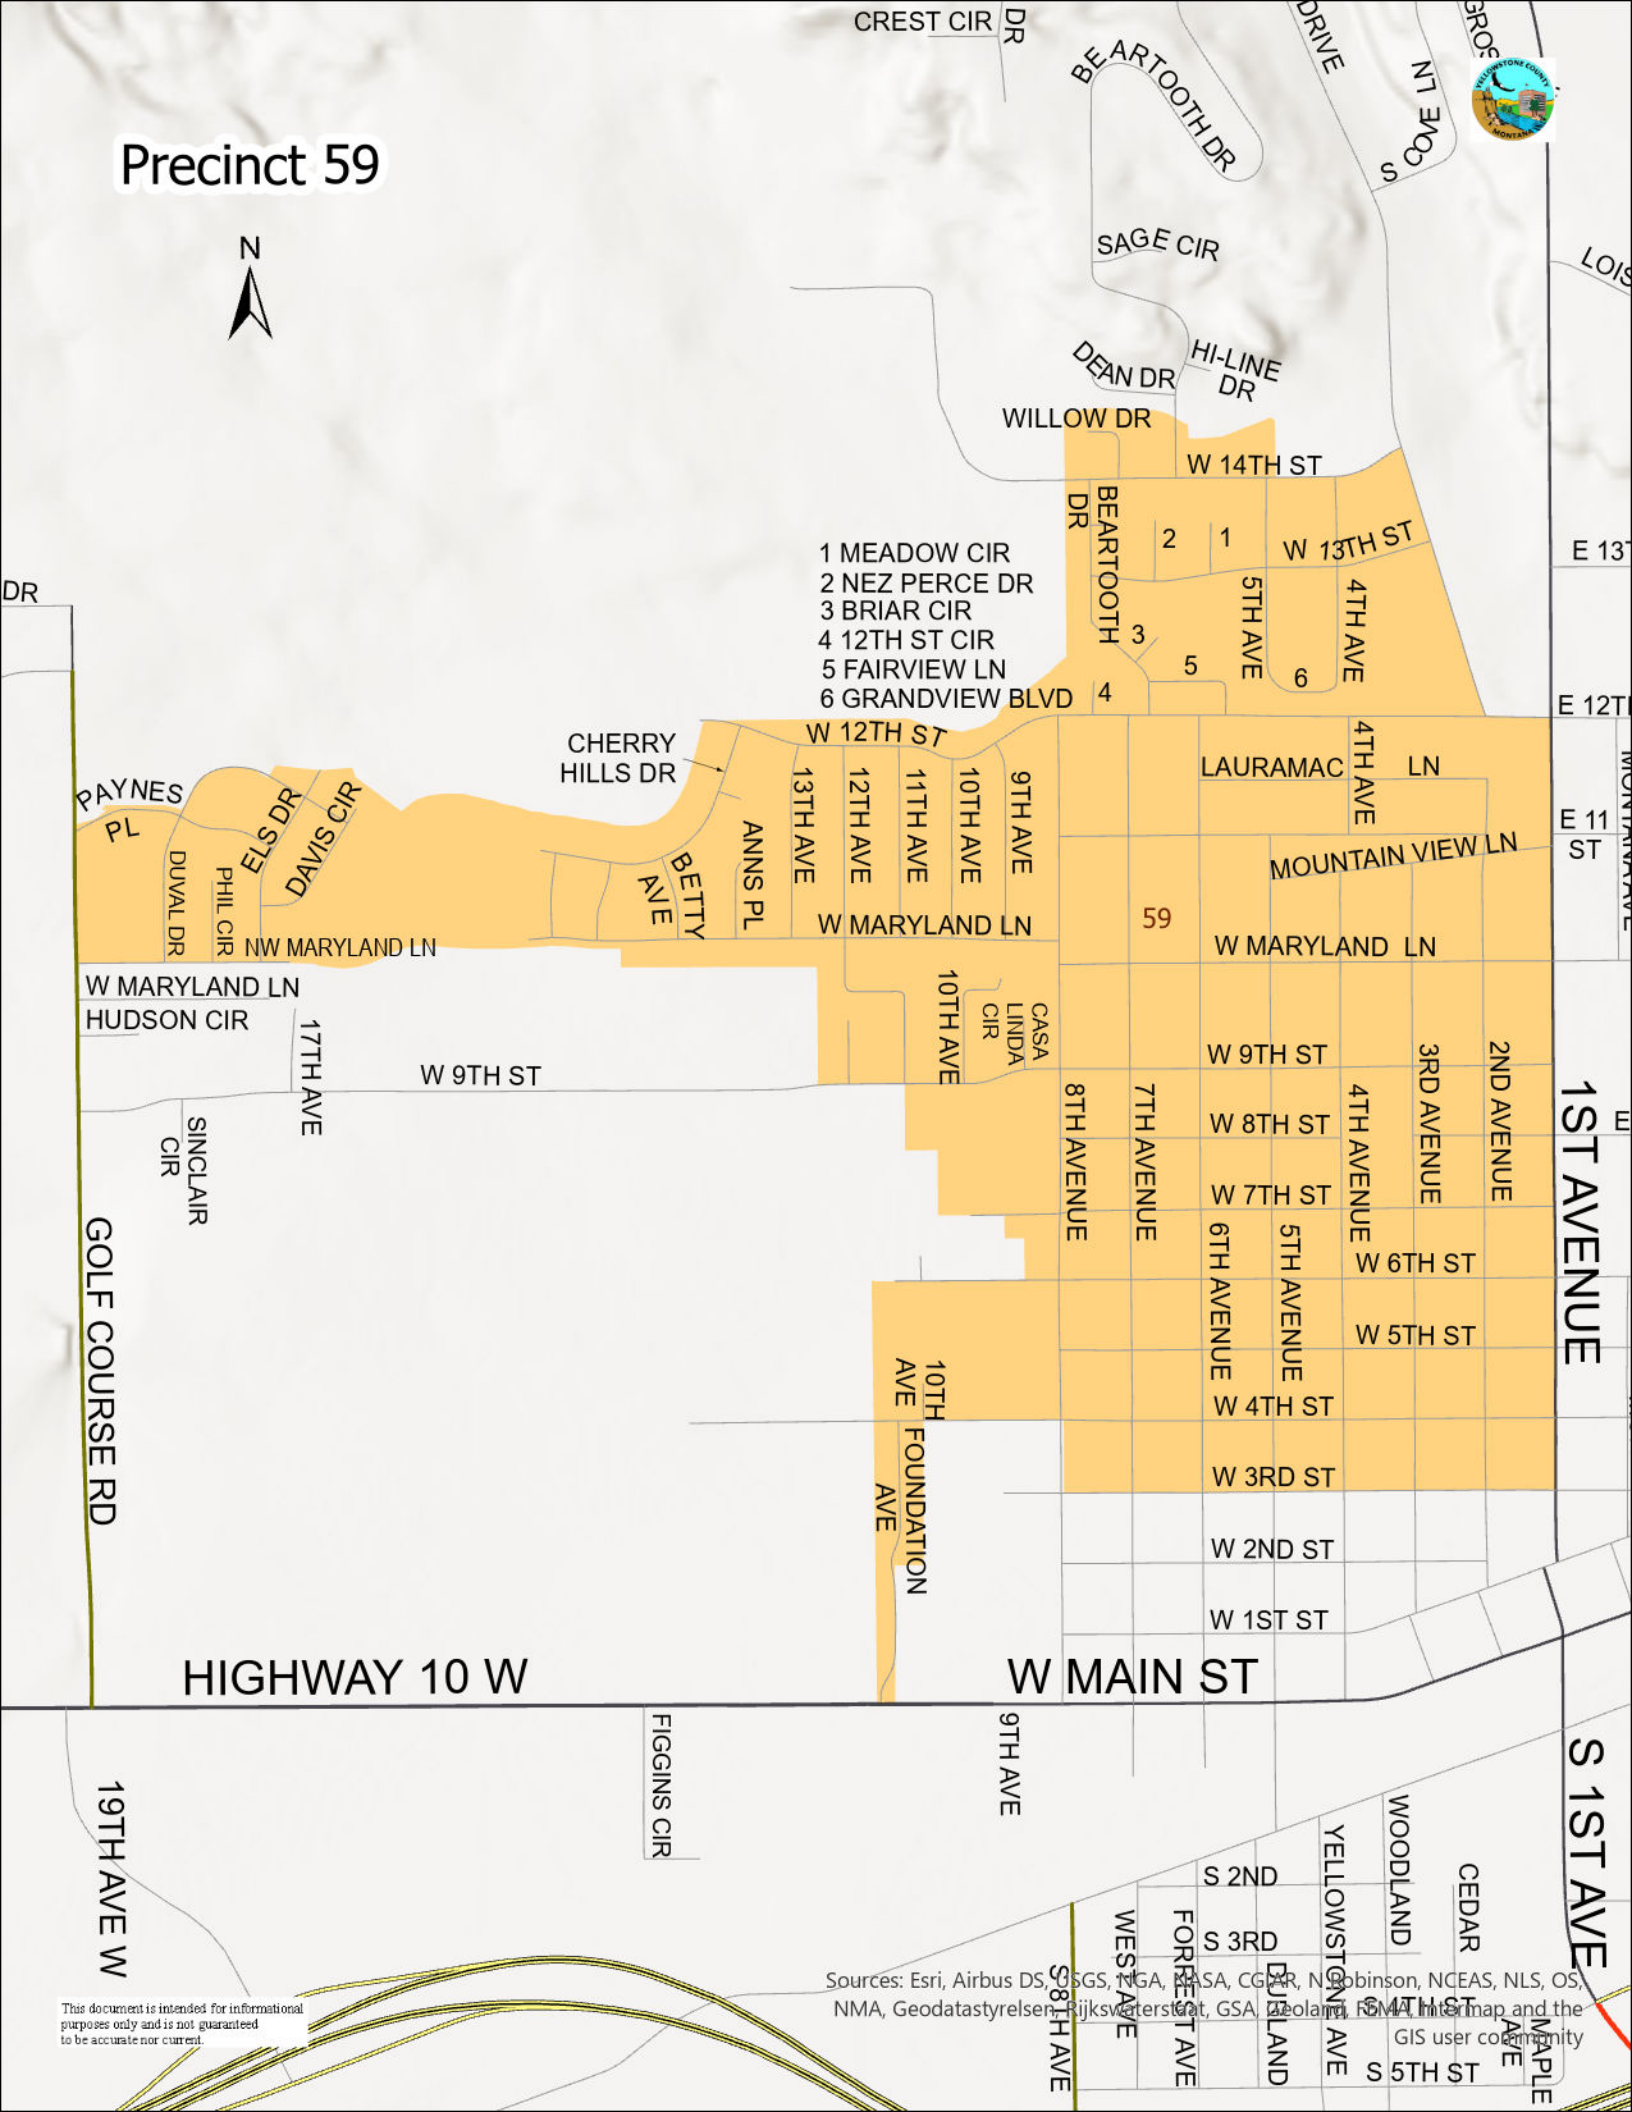

Precinct 59

- 1 MEADOW CIR
- 2 NEZ PERCE DR
- 3 BRIAR CIR
- 4 12TH ST CIR
- 5 FAIRVIEW LN
- 6 GRANDVIEW BLVD

This document is intended for informational purposes only and is not guaranteed to be accurate nor current.

Sources: Esri, Airbus DS, CGS, TGA, NASA, CGAR, Robinson, NCEAS, NLS, OS, NMA, Geodatastyrelsen, Rijkswaterstaat, GSA, Geoland, FEMA, Intermap and the GIS user community