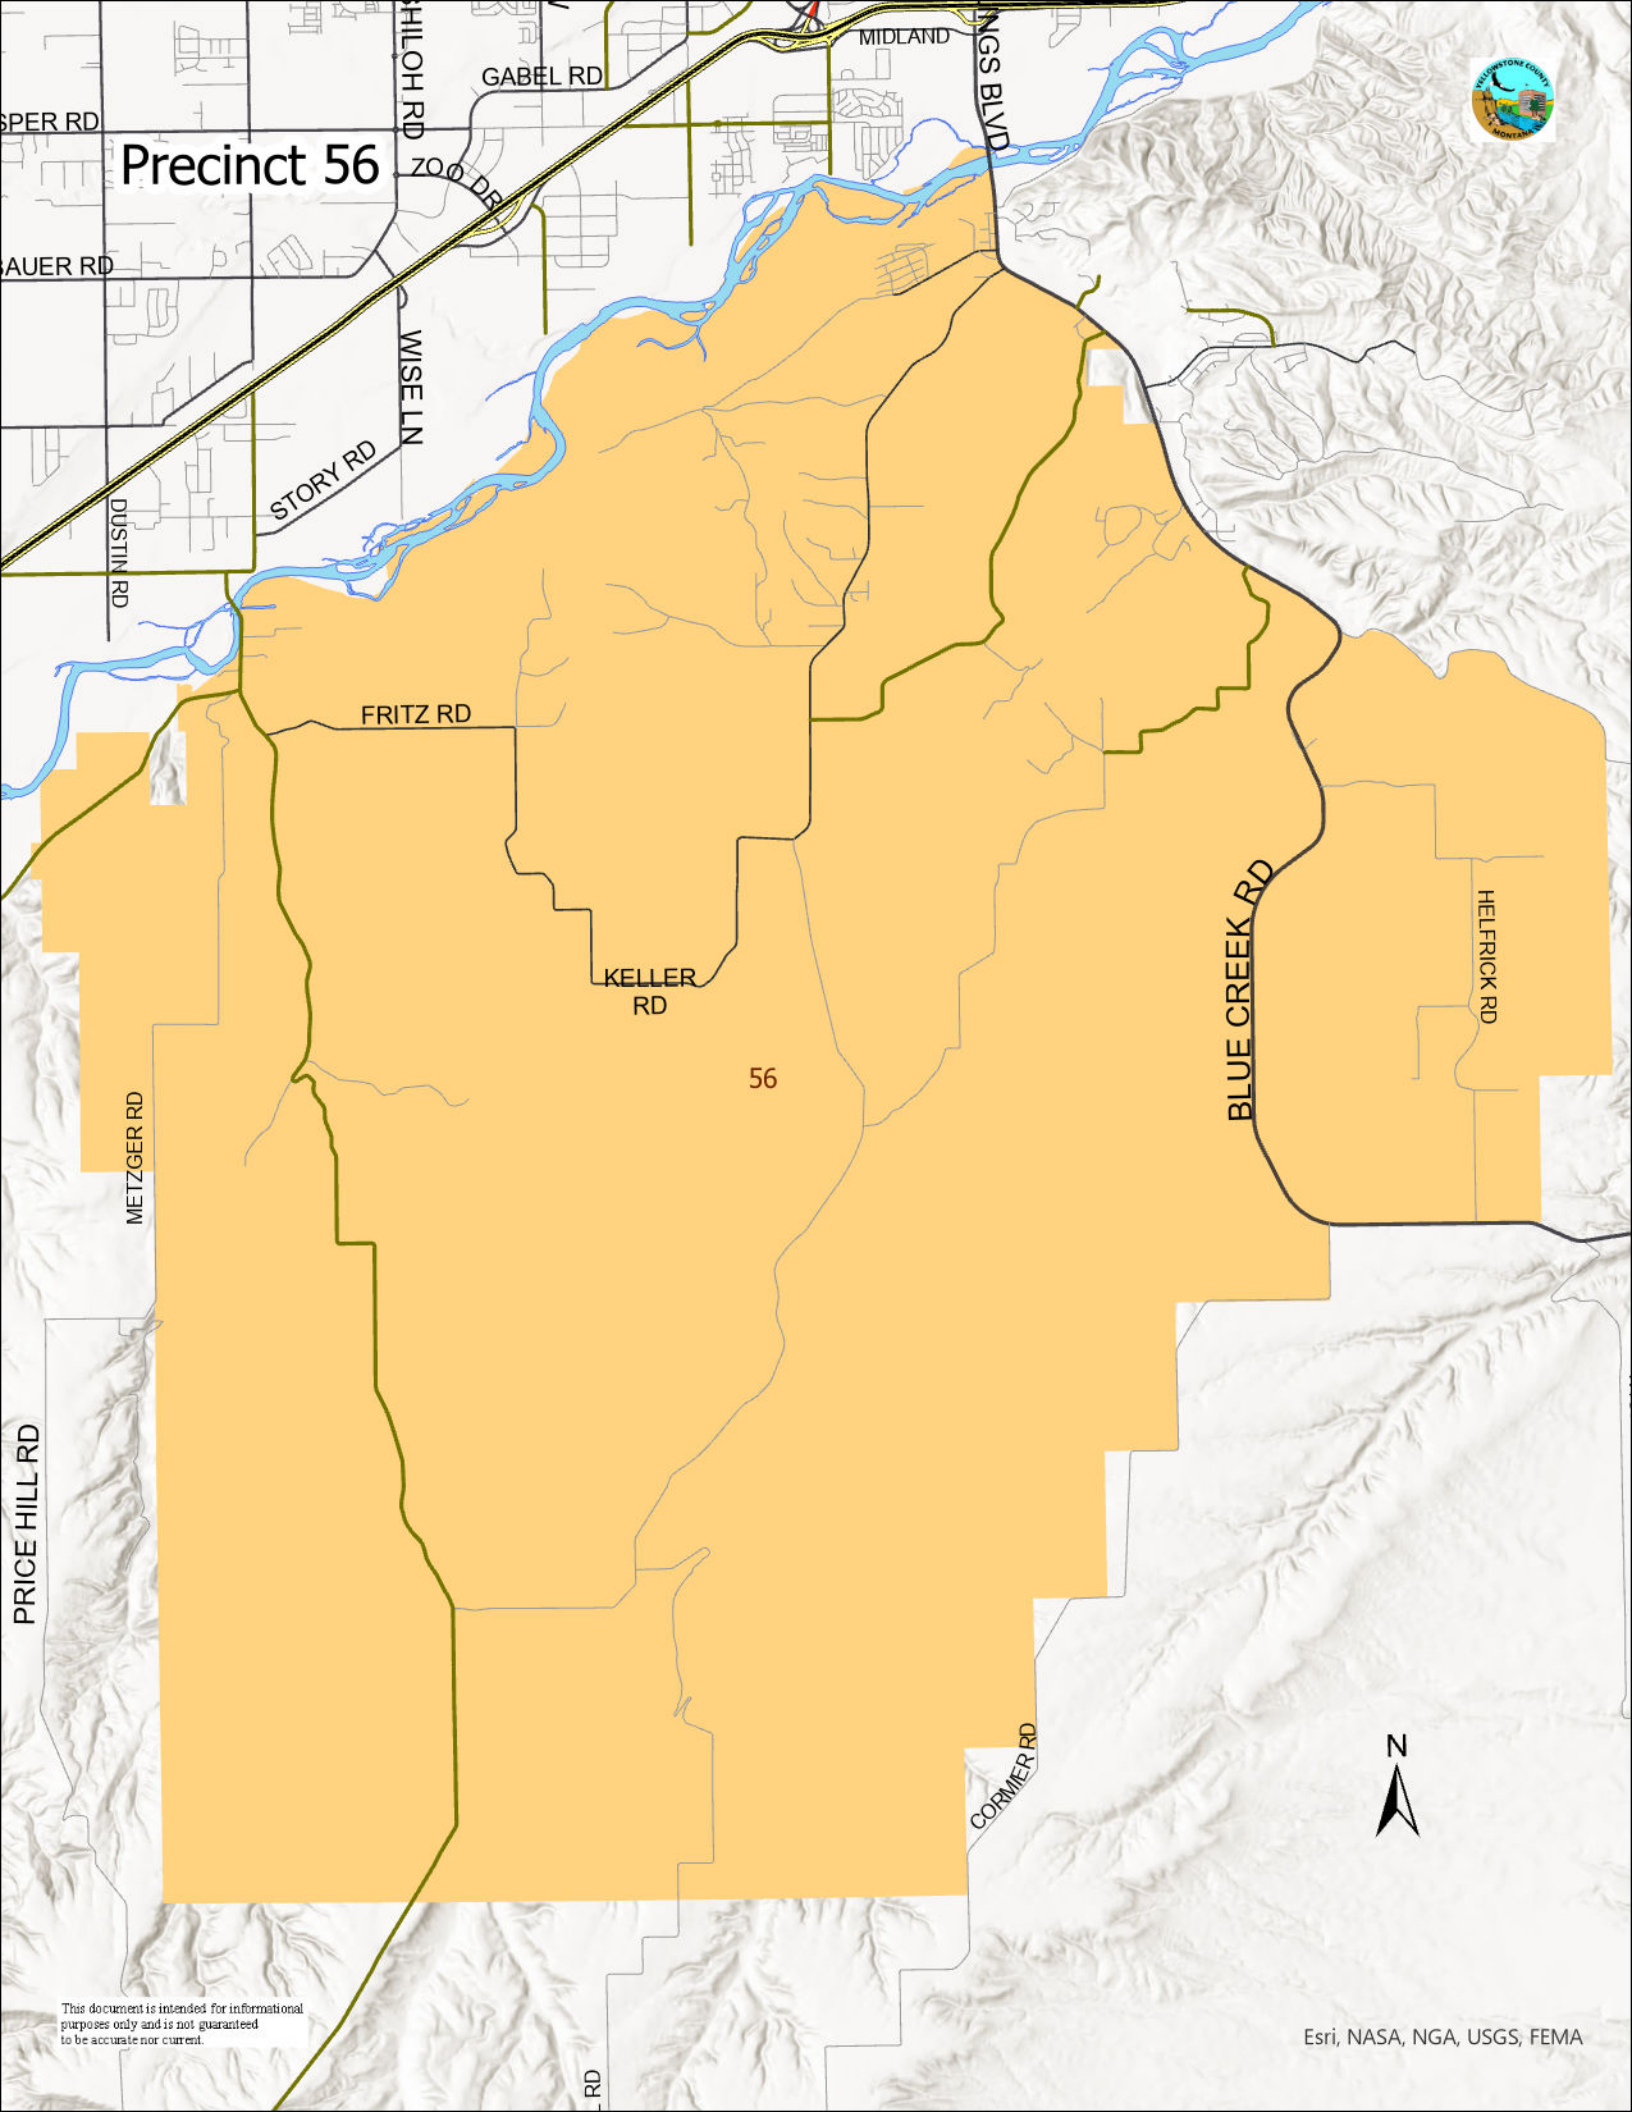

Precinct 56

SPER RD
BAUER RD
DUSTIN RD
PRICE HILL RD
METZGER RD

PHILOH RD
700 DR
WISLELN
STORY RD
FRITZ RD
KELLER RD

GABEL RD
MIDLAND
NGS BLVD
BLUE CREEK RD
CORMIER RD

This document is intended for informational purposes only and is not guaranteed to be accurate nor current.