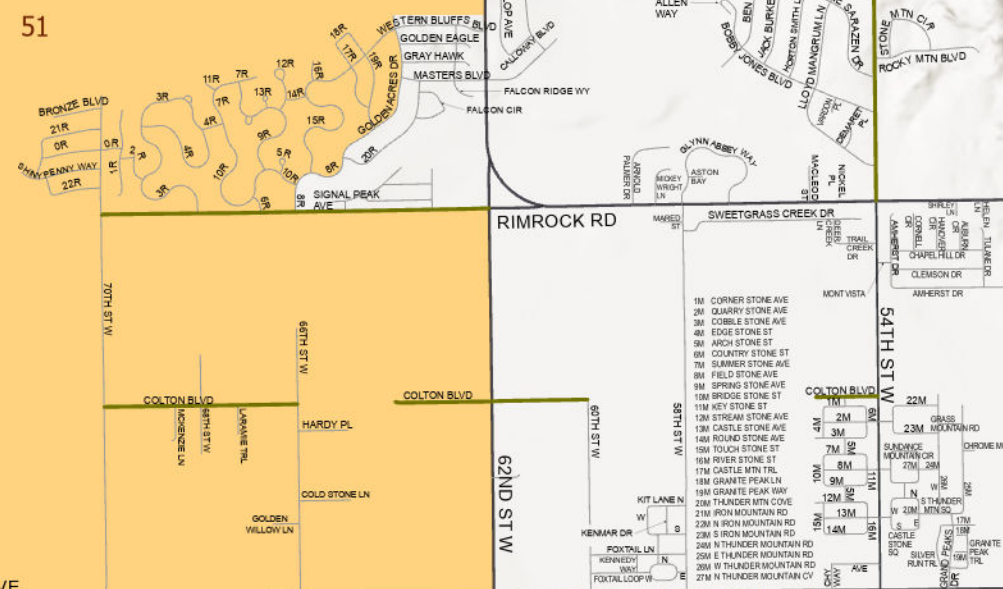

This document is intended for informational purposes only and is not guaranteed to be accurate nor current.