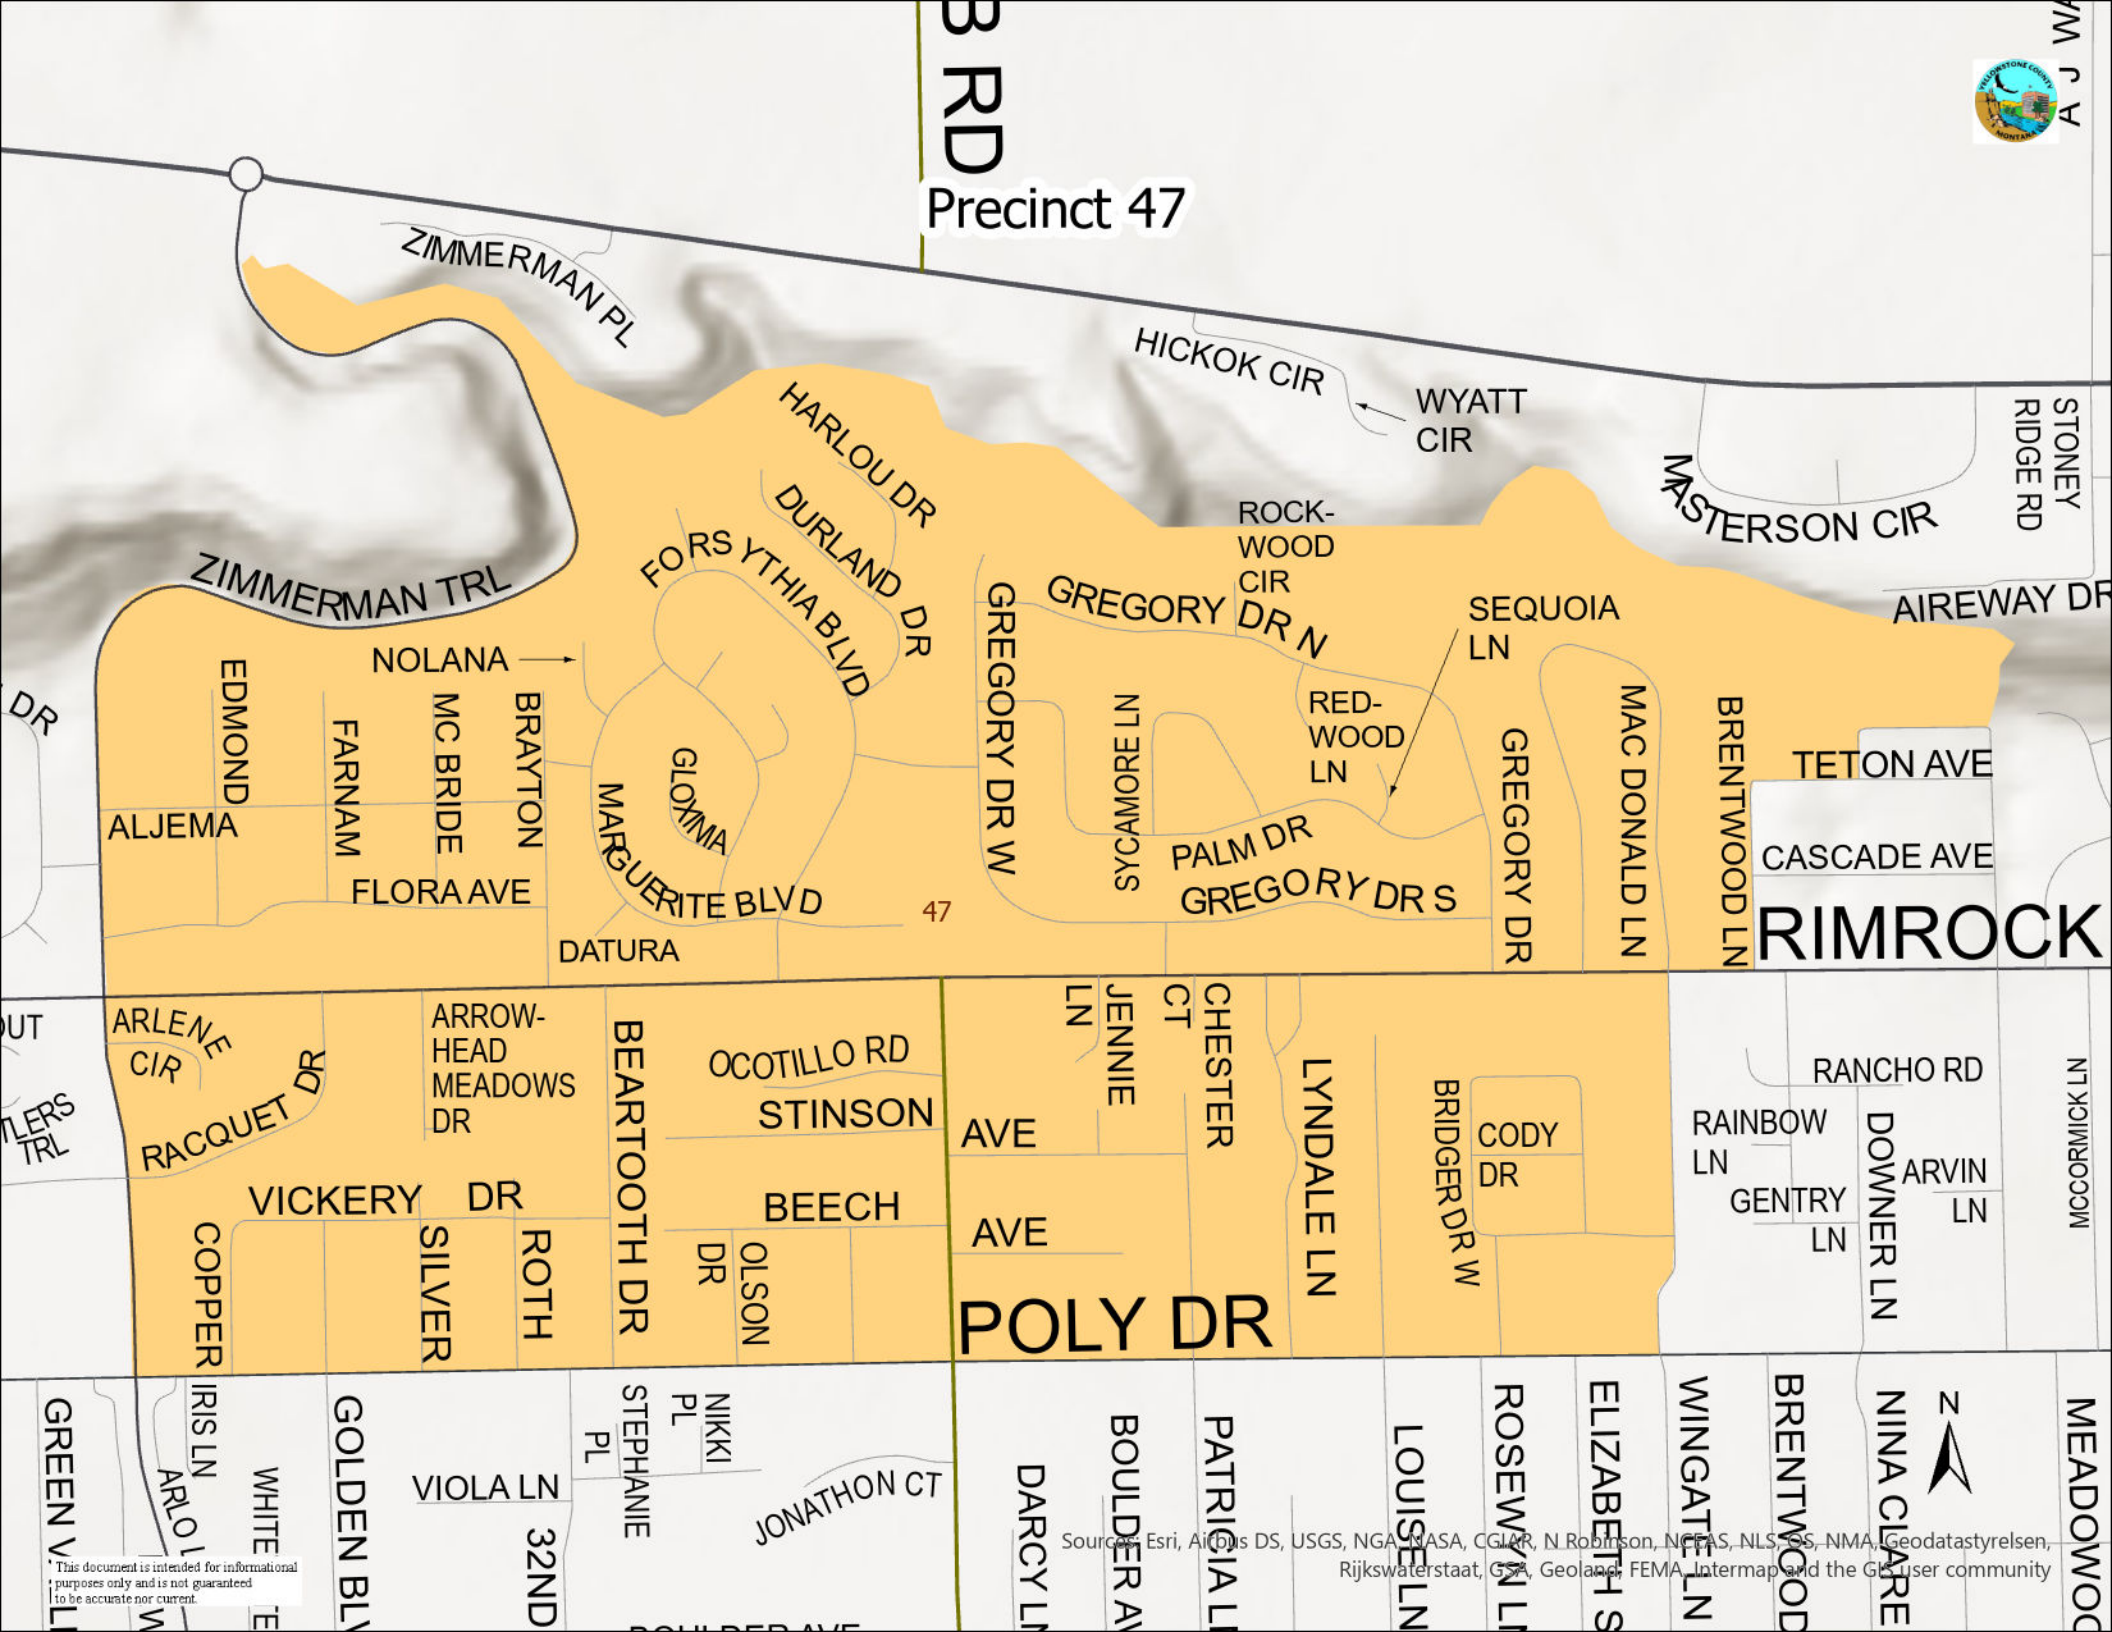

3 RD Precinct 47

RIMROCK

POLY DR

Sources: Esri, Airbus DS, USGS, NGA, NASA, CGLAR, N. Robinson, NCHS, NLS, OS, NMA, Geodatastyrelsen, Rijkswaterstaat, GVA, Geoland, FEMA, Intermap and the GIS user community