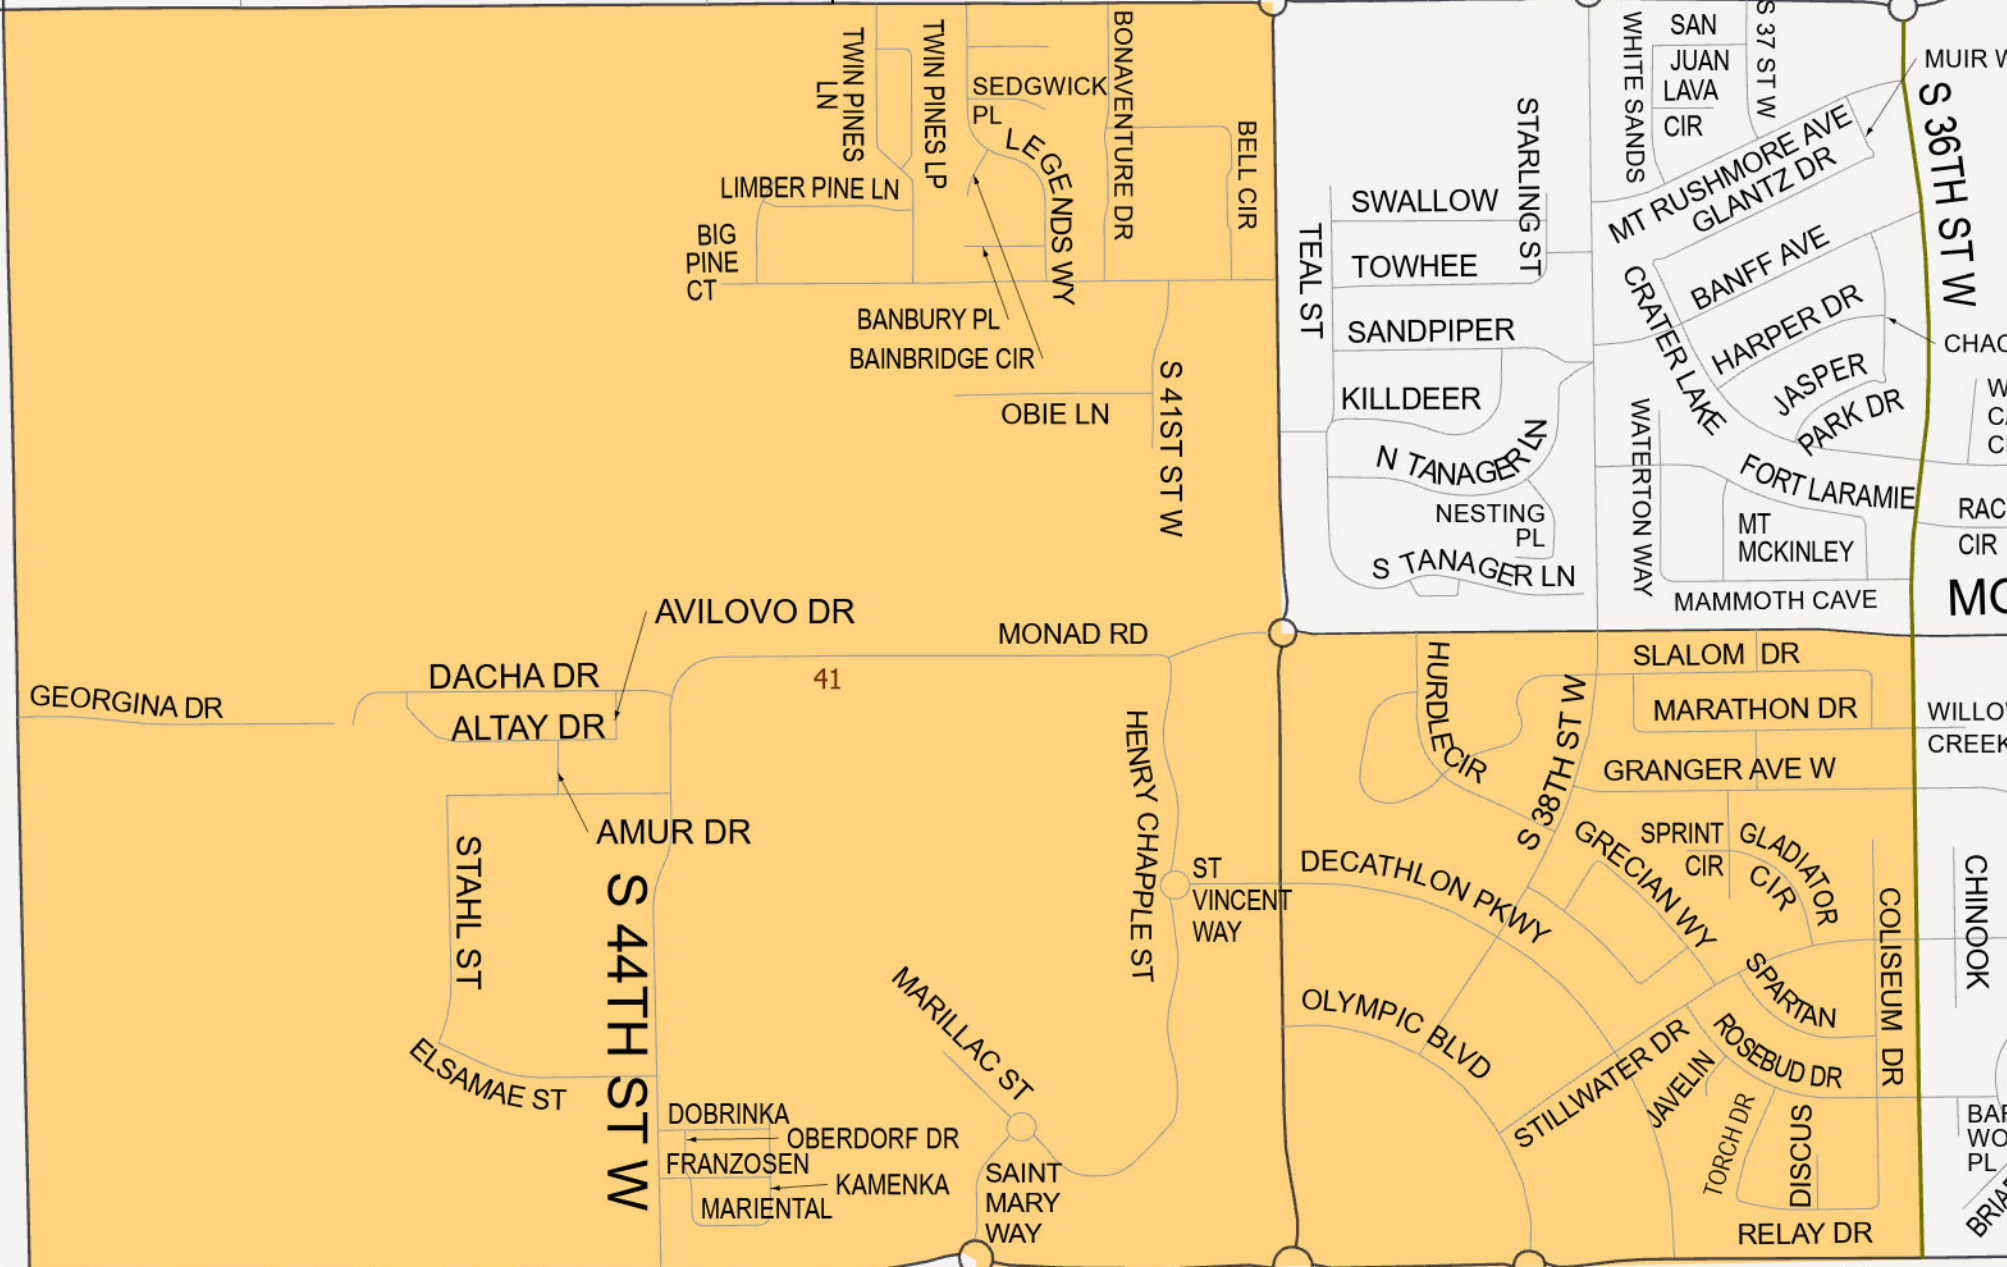

Precinct 41

CENTRAL AVE

This document is intended for informational purposes only and is not guaranteed to be accurate nor current.

Sources: Esri, Airbus DS, USGS, NGA, NASA, CGIAR, N Robinson, NCEAS, NLS, OS, NMA, Geodataatysrelsen, Rijkswaterstaat, GSA, Geoland, FEMA, Intermap and the GIS user community