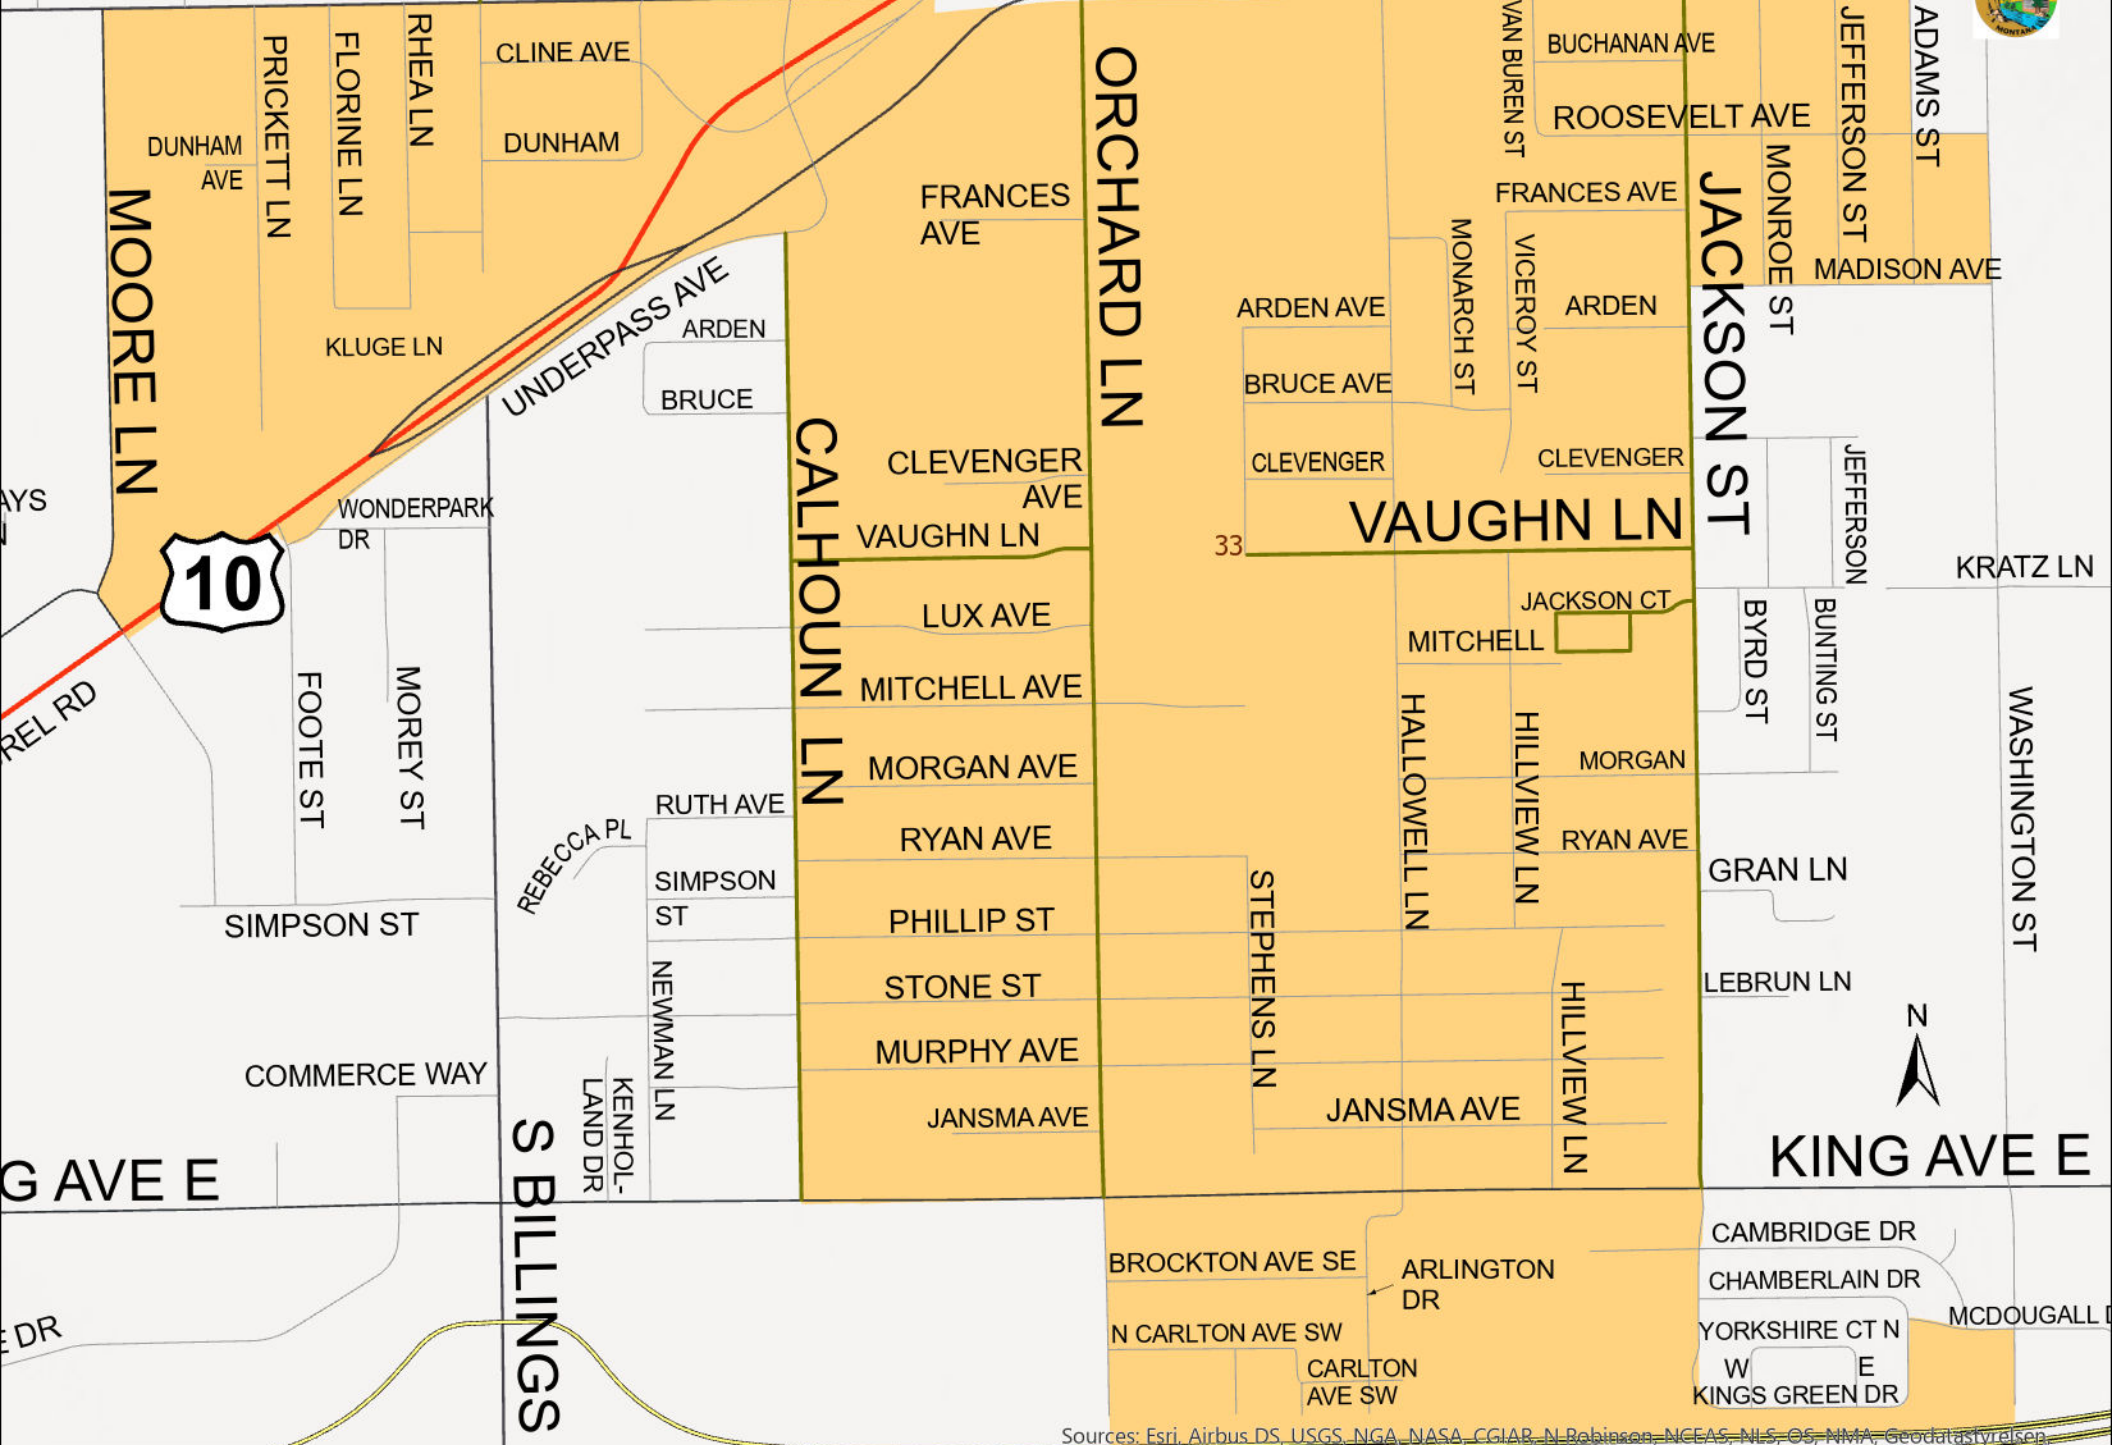

CENTRAL AVE

Precinct 33

STATE

Sources: Esri, Airbus DS, USGS, NGA, NASA, CGIAR, N. Robinson, NCEAS, NLS, OS, NMA, Geodatastyrvägen, Rijkswaterstaat, GSA, Geoland, FEMA, Intermap and the GIS user community