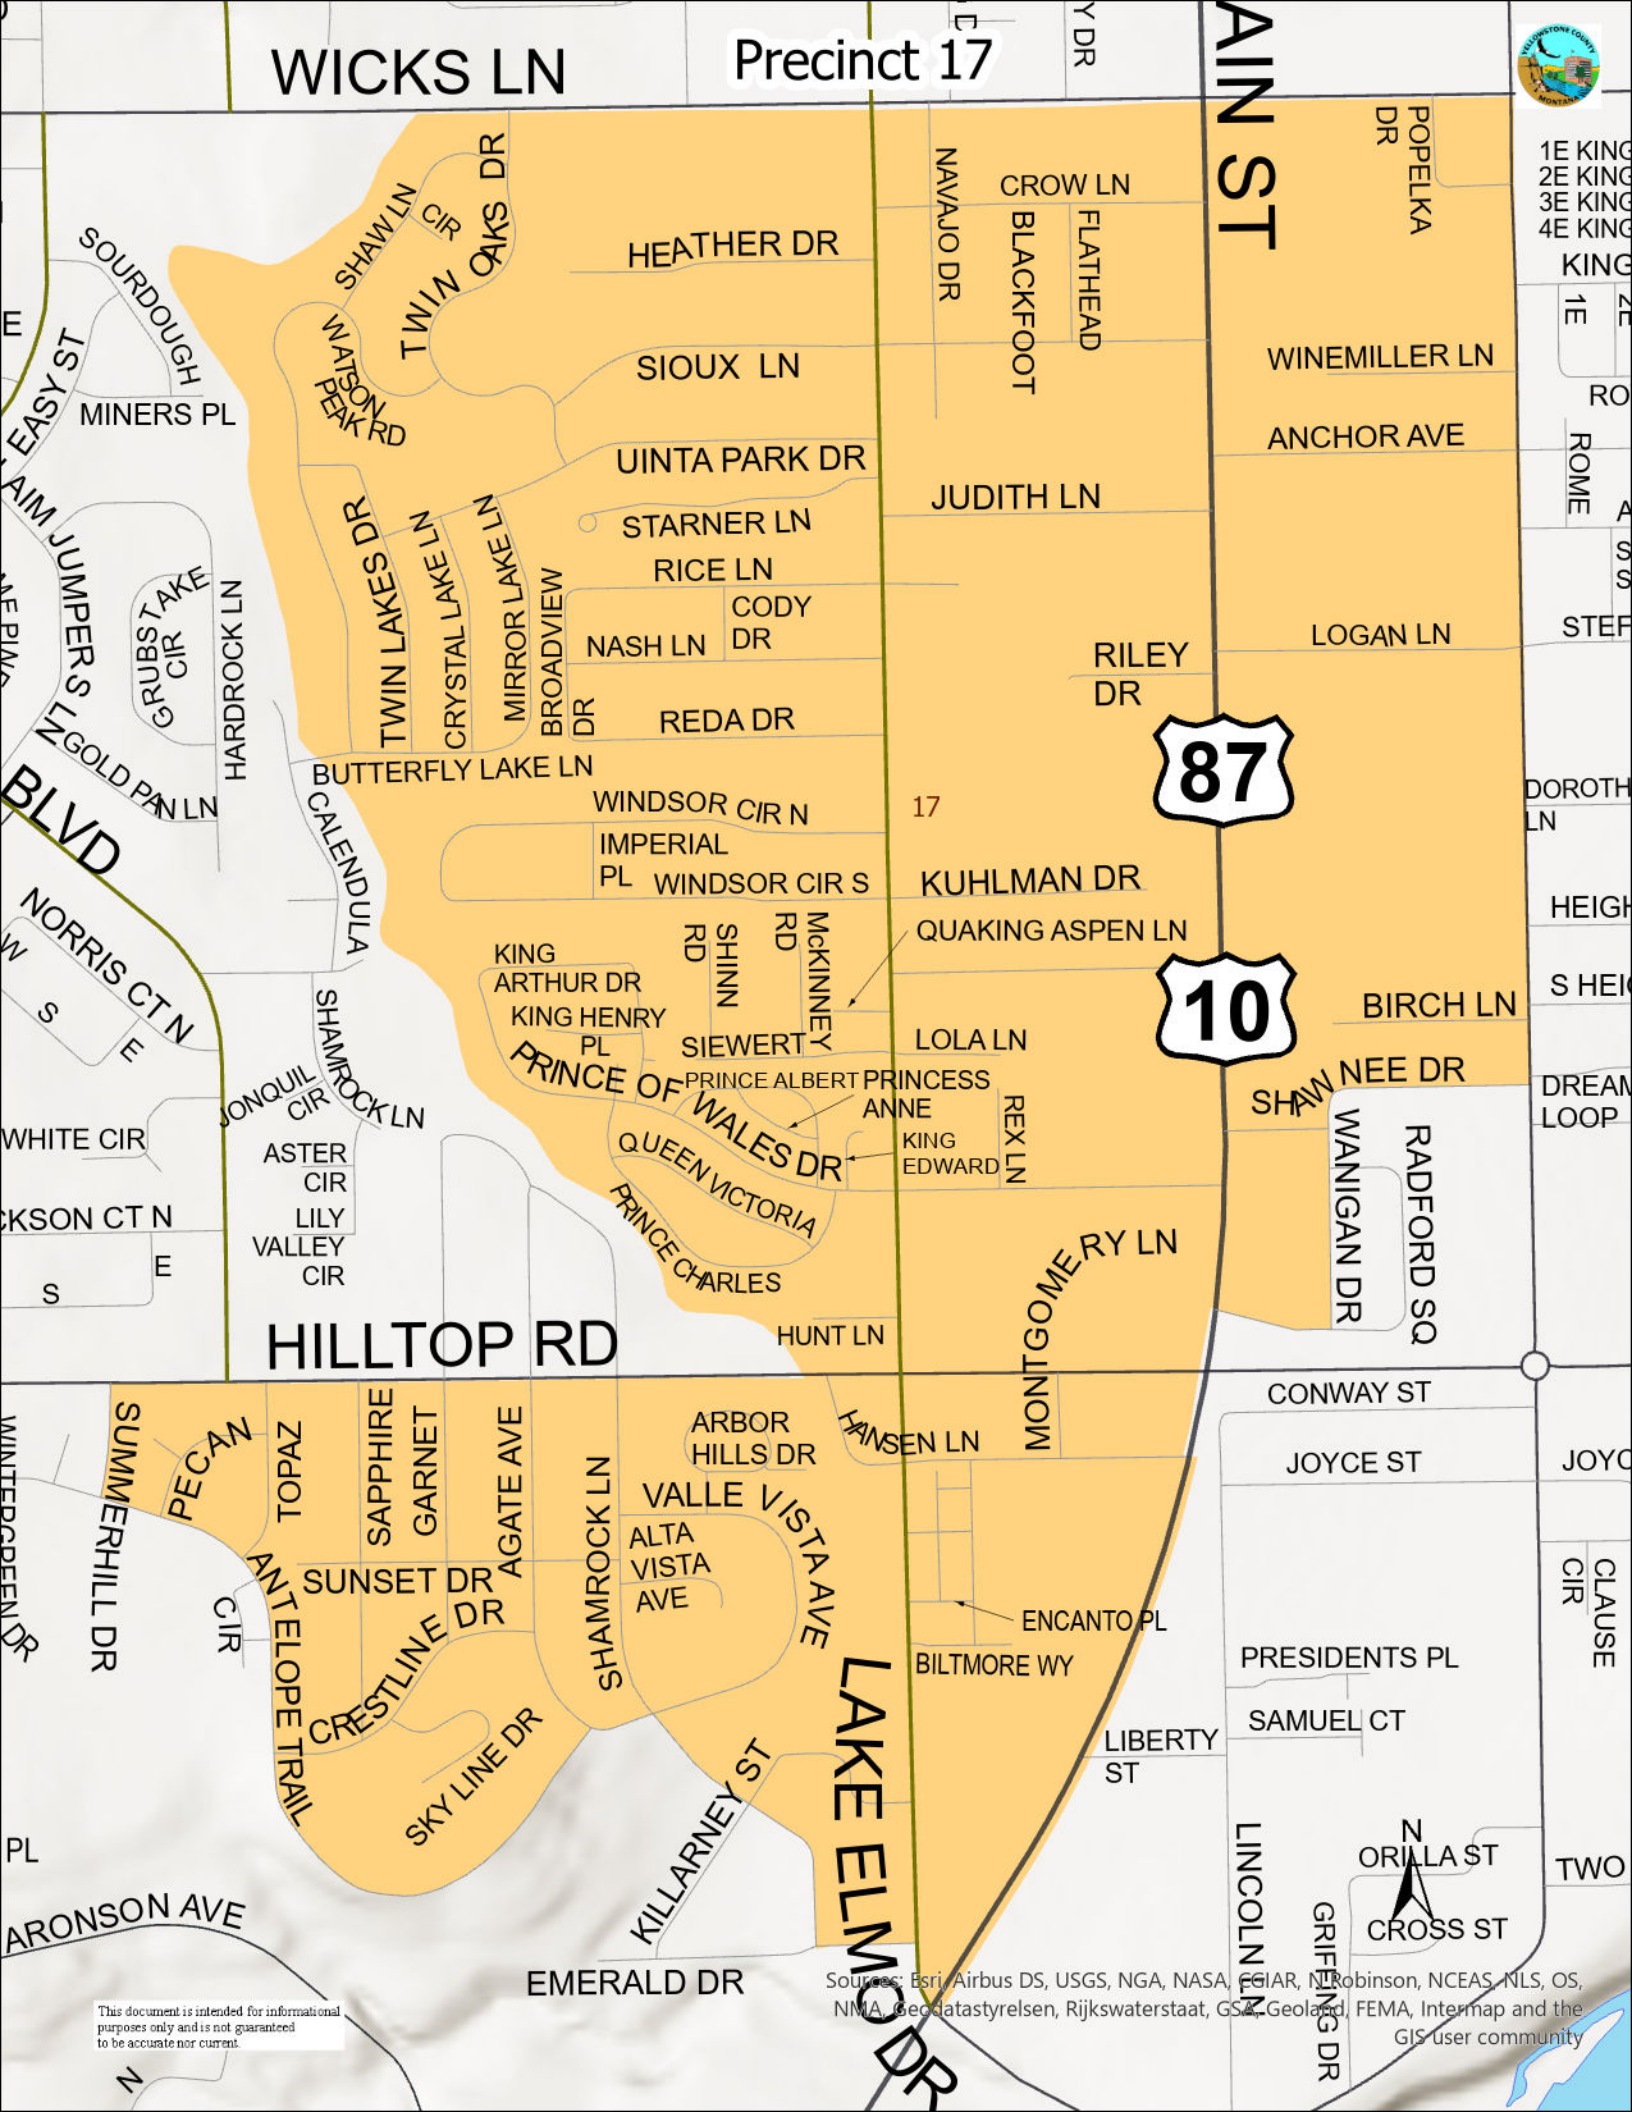

WICKS LN

Precinct 17

AIN ST

POPELKA DR

1E KING
2E KING
3E KING
4E KING

KING

1E

RO

ROME

A

S

S

STEP

DOROTH

LN

HEIGH

S HEI

DREAM

LOOP

CLAU

SE

JOYC

JOYC

CLAU

CLAU

SE

HILLTOP RD

LAKE ELMO DR

This document is intended for informational purposes only and is not guaranteed to be accurate nor current.

Sources: Esri, Airbus DS, USGS, NGA, NASA, CGIAR, Robinson, NCEAS, NLS, OS, NIMA, Geodatastyrelsen, Rijkswaterstaat, GSA, Geoland, FEMA, Intermap and the GIS user community