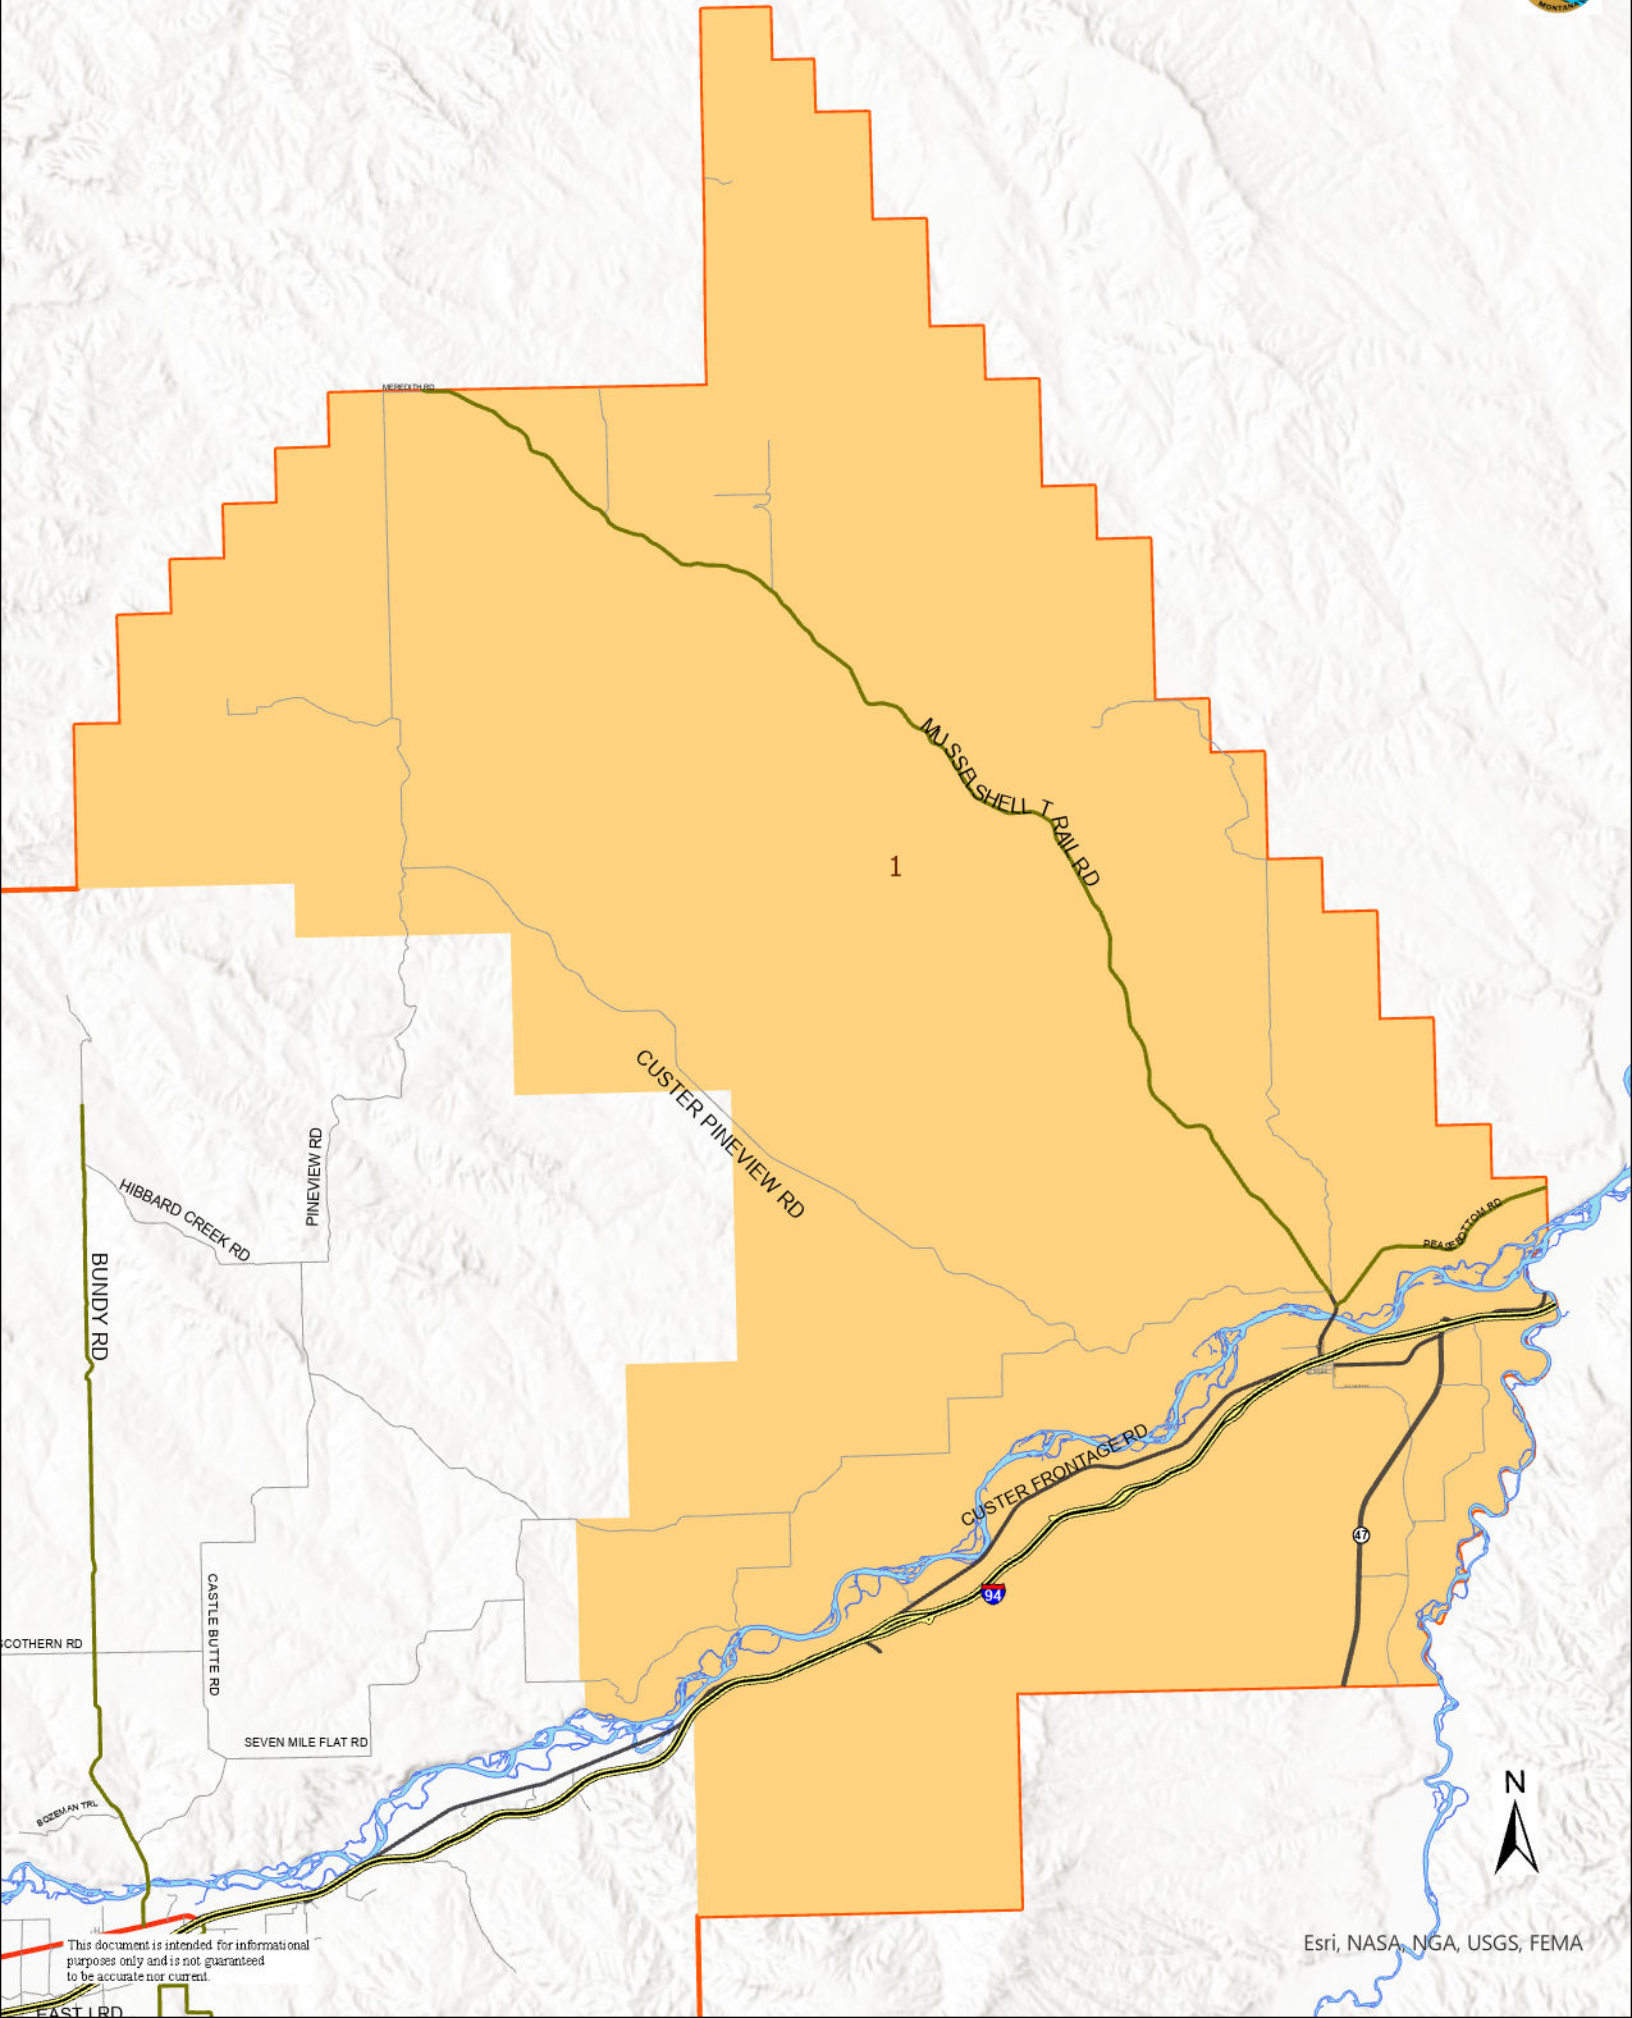

# Precinct 1

1

CUSTER PINEVIEW RD

CUSTER FRONTAGE RD

94

47

This document is intended for informational purposes only and is not guaranteed to be accurate nor current.

Esri, NASA, NGA, USGS, FEMA