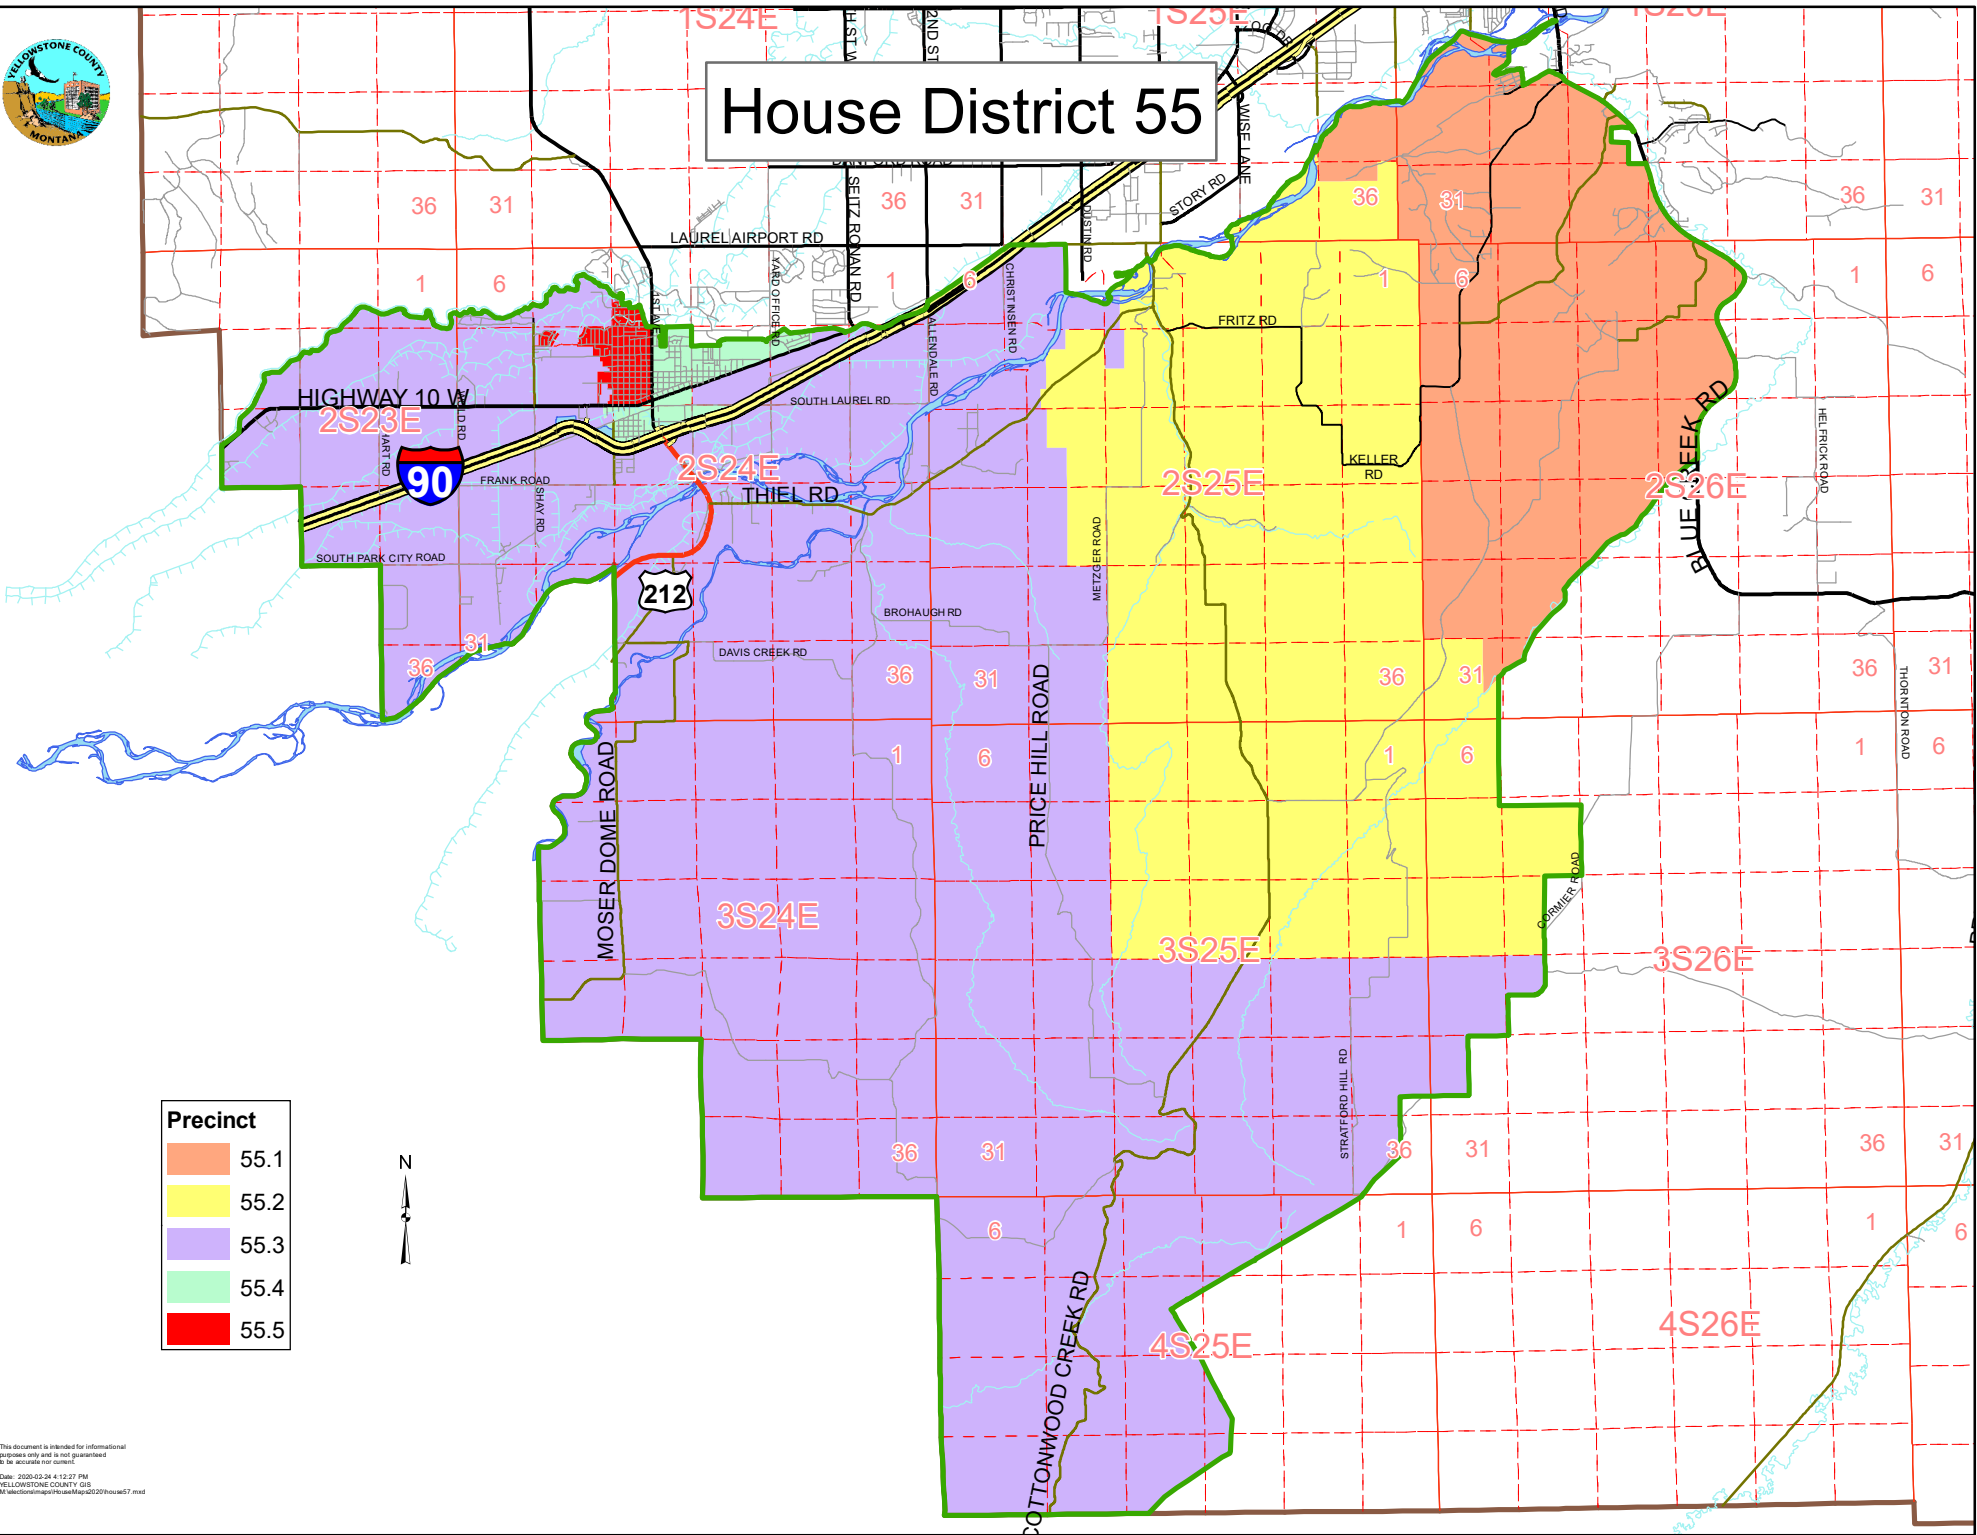

House District 55

Precinct	
	55.1
	55.2
	55.3
	55.4
	55.5