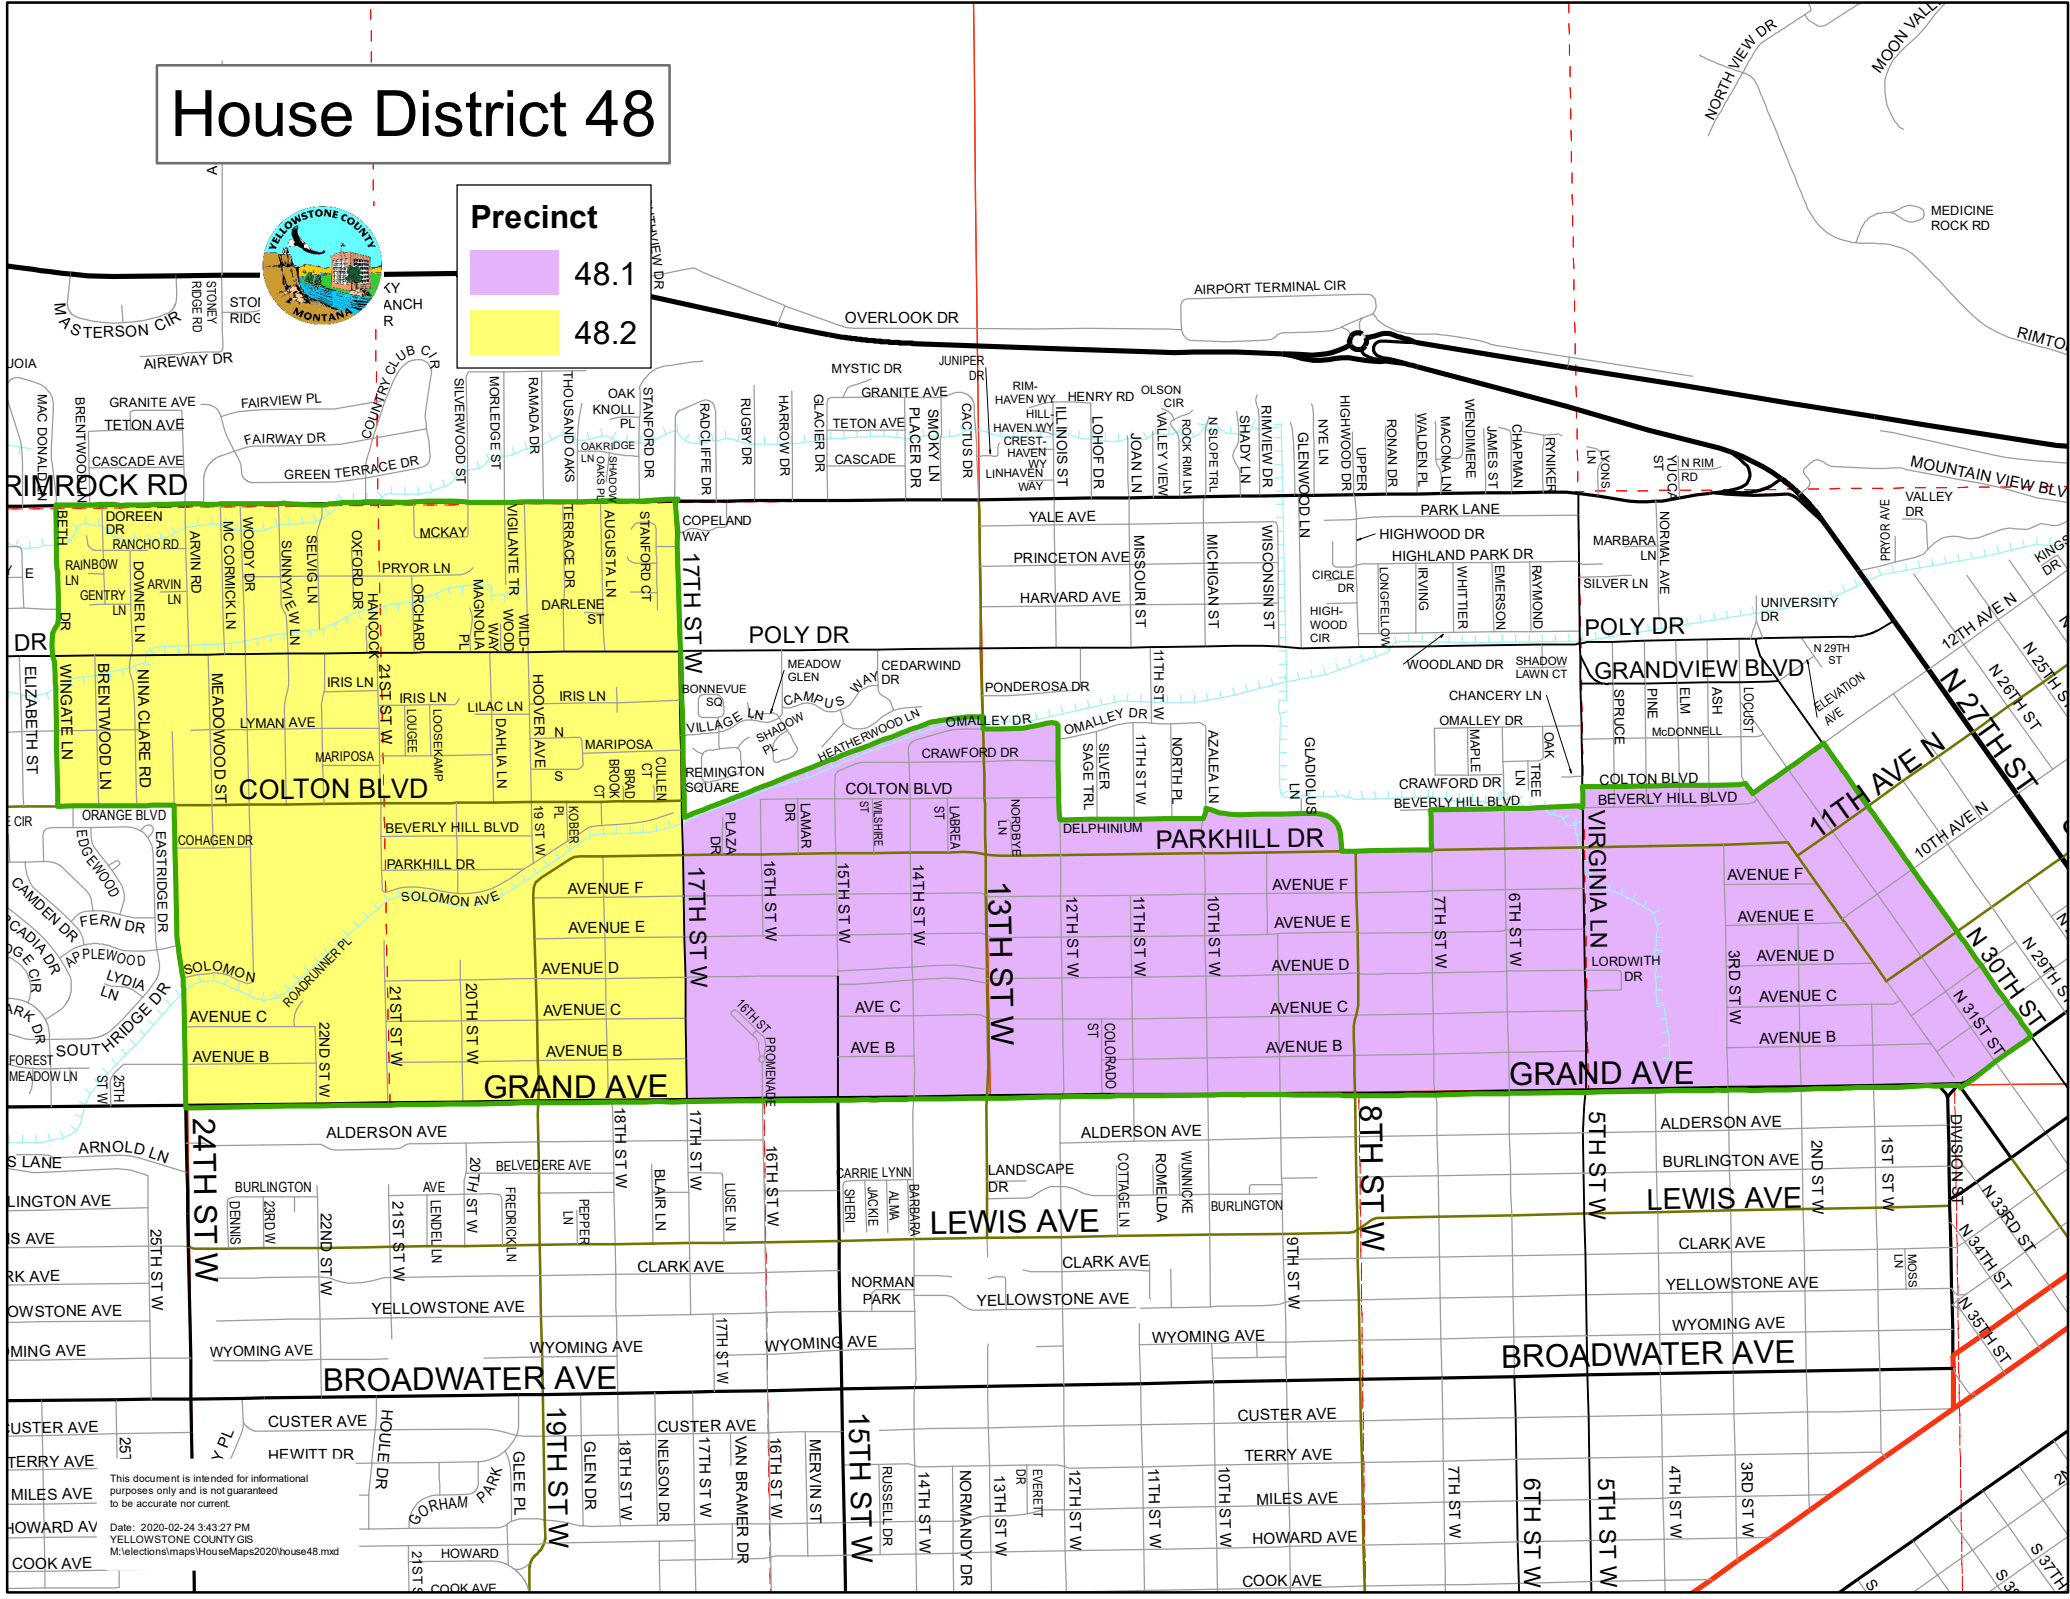

House District 48

Precinct	
	48.1
	48.2

This document is intended for informational purposes only and is not guaranteed to be accurate nor current.
Date: 2020-02-24 3:43:27 PM
YELLOWSTONE COUNTY GIS
M:\elections\maps\house\maps\2020\house48.mxd