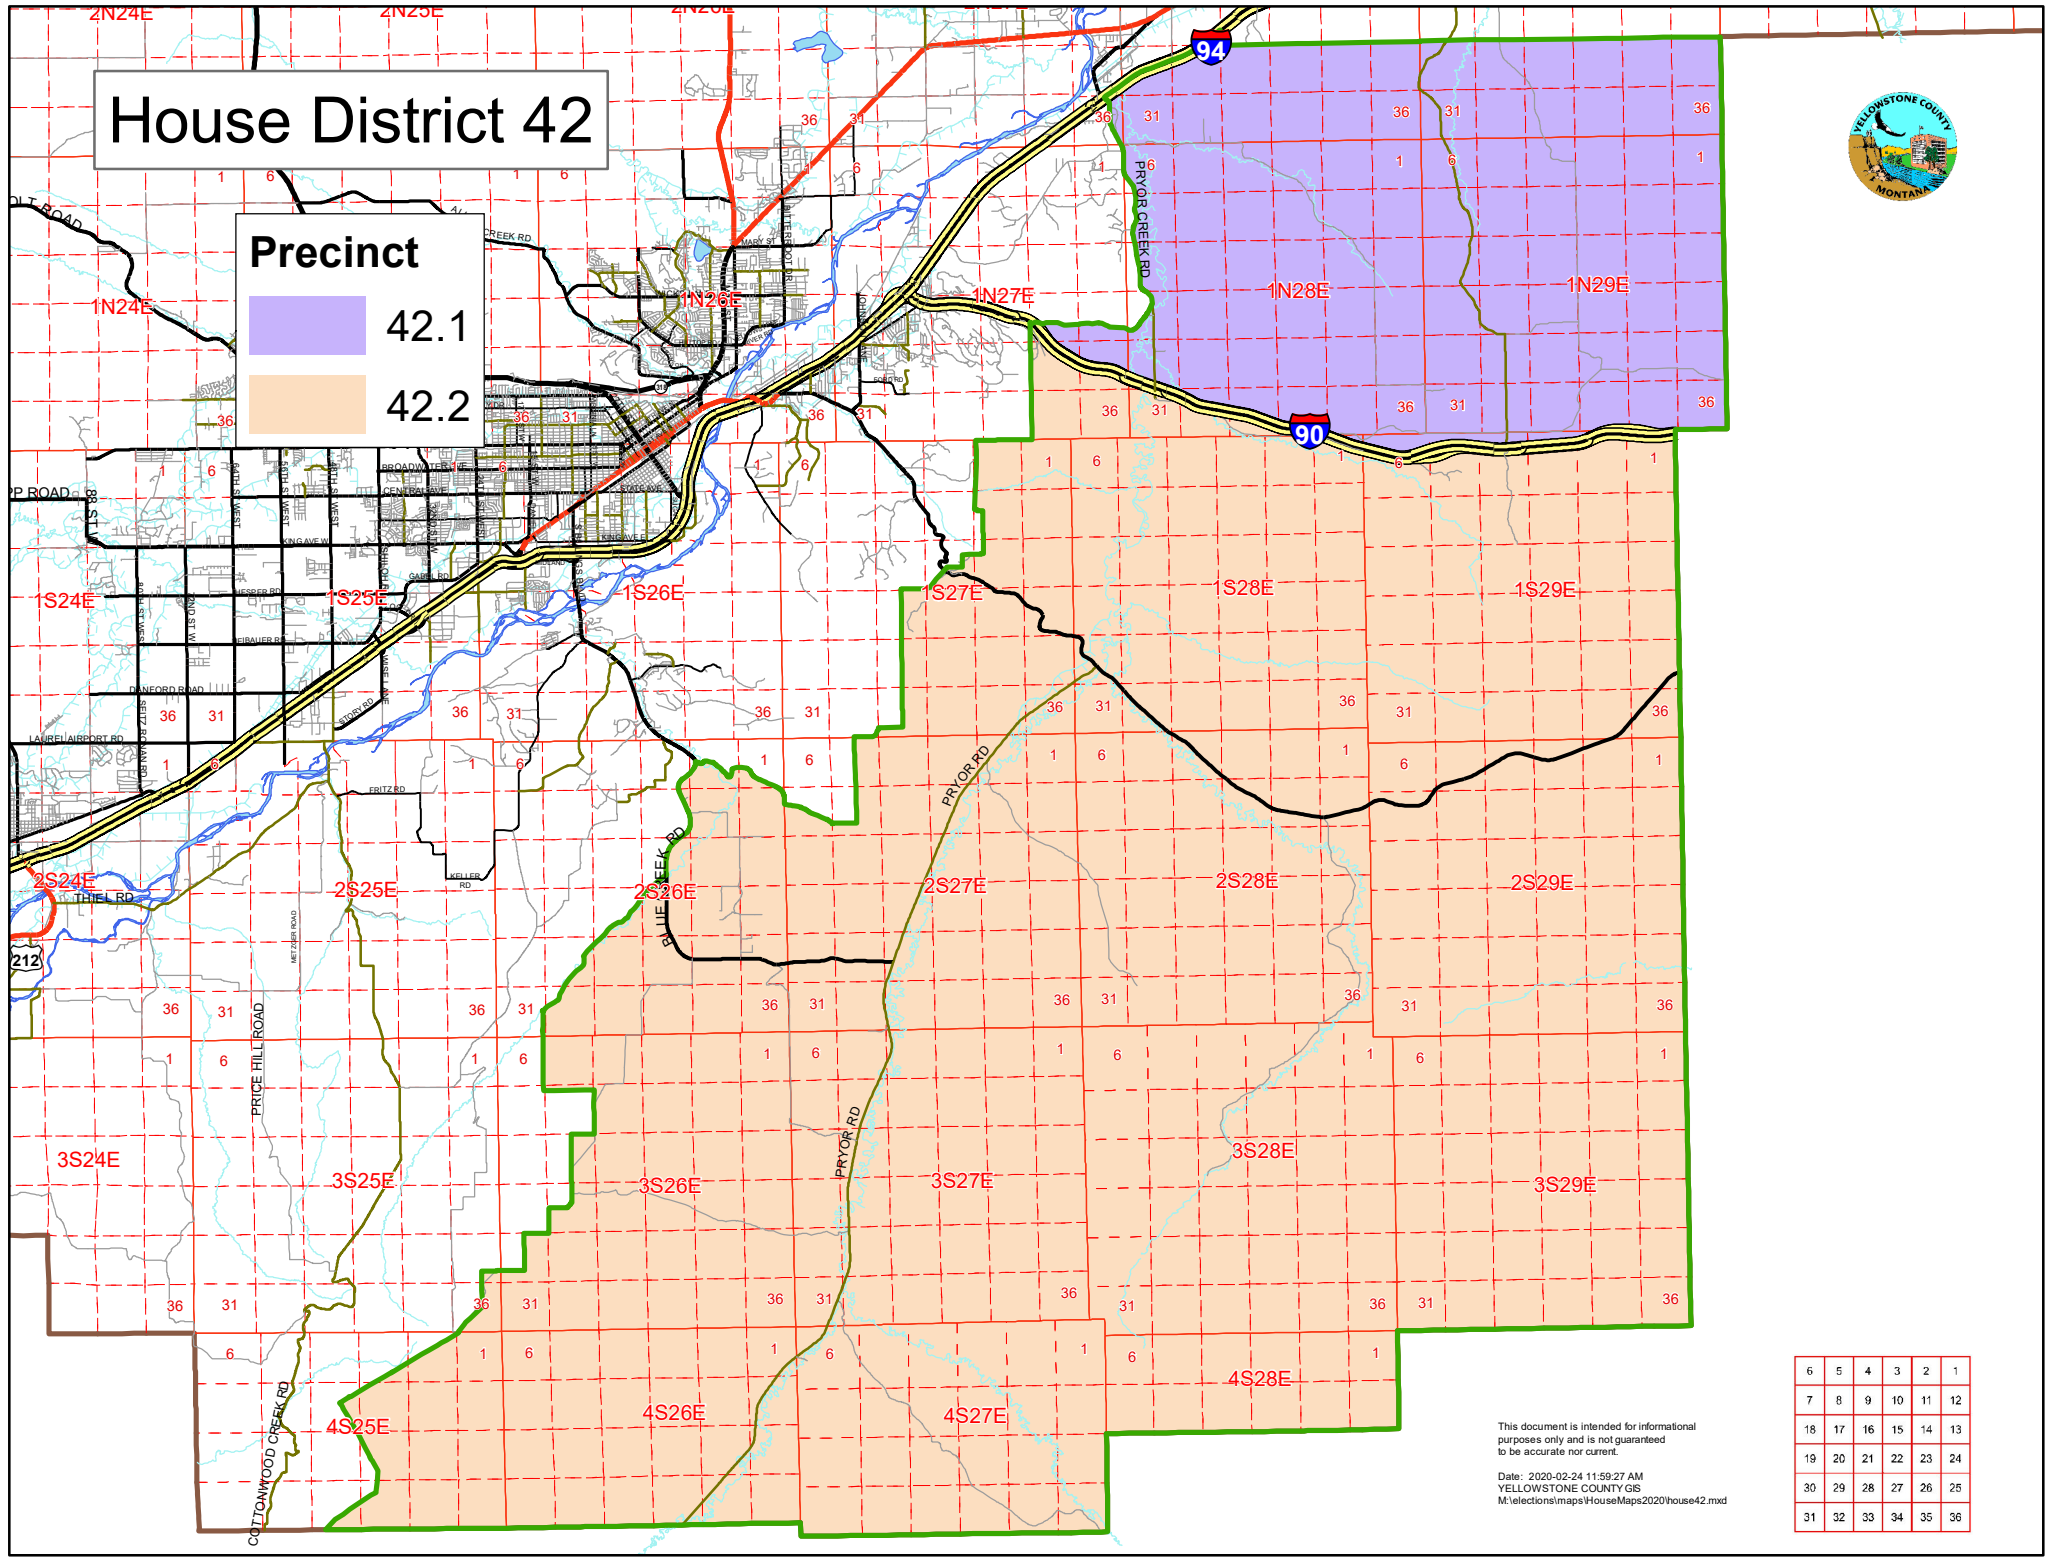

House District 42

Precinct

- 42.1
- 42.2

6	5	4	3	2	1
7	8	9	10	11	12
18	17	16	15	14	13
19	20	21	22	23	24
30	29	28	27	26	25
31	32	33	34	35	36