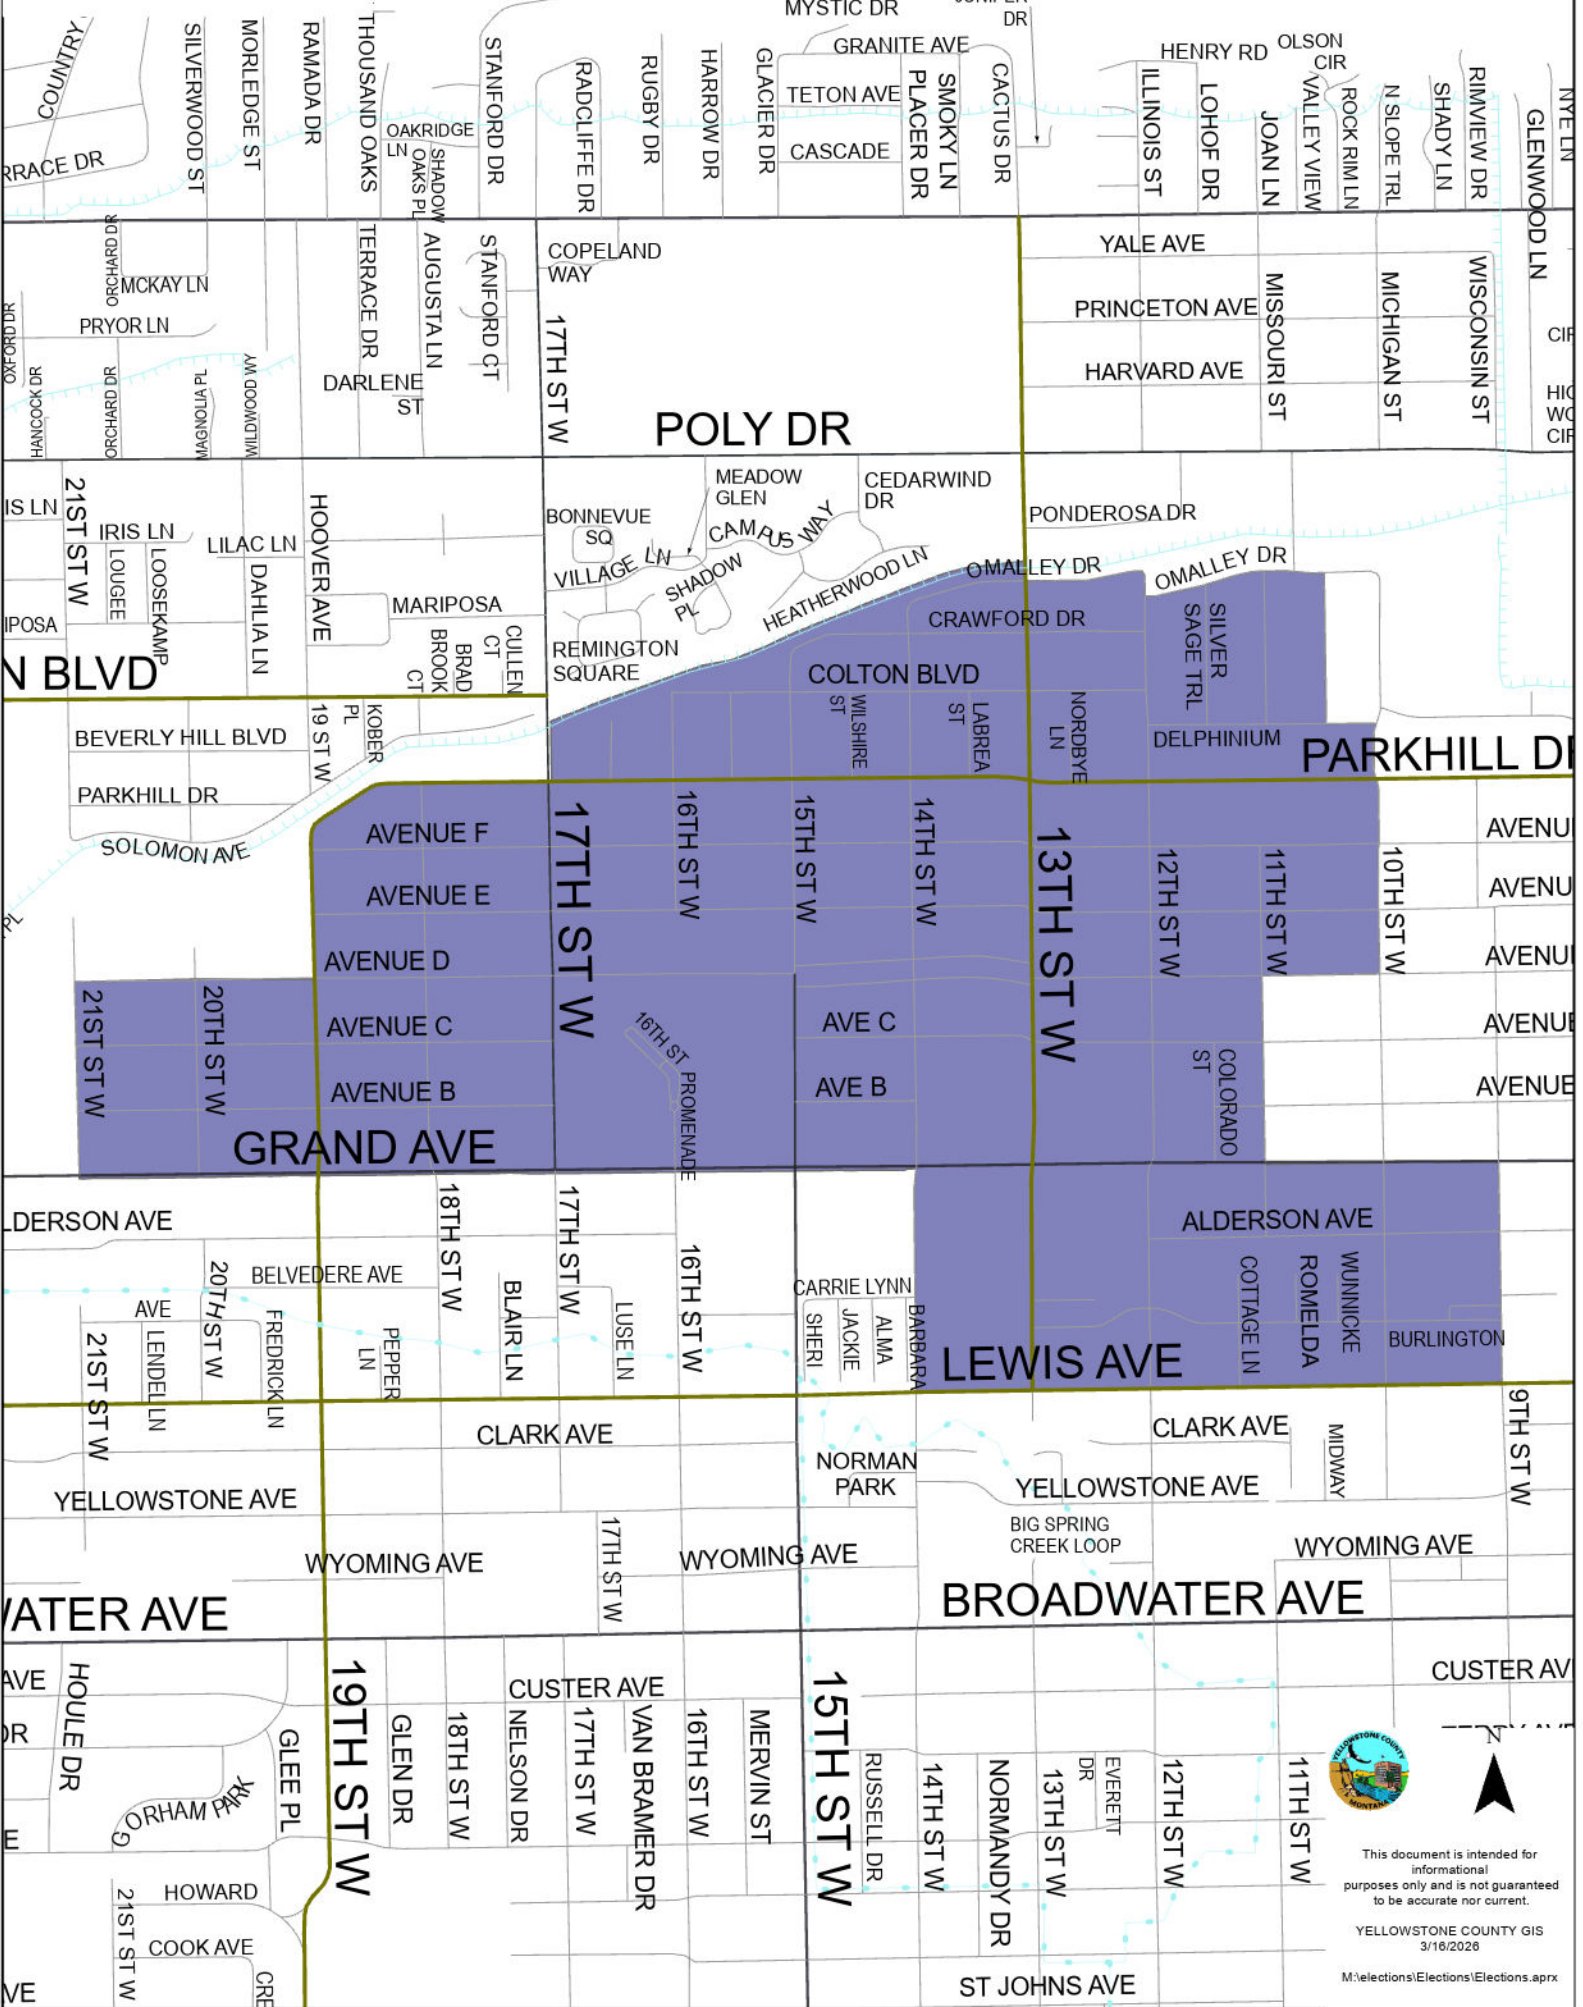

# Precinct 28

This document is intended for informational purposes only and is not guaranteed to be accurate nor current.

YELLOWSTONE COUNTY GIS  
3/16/2026

M:\elections\Elections\Elections.aprx