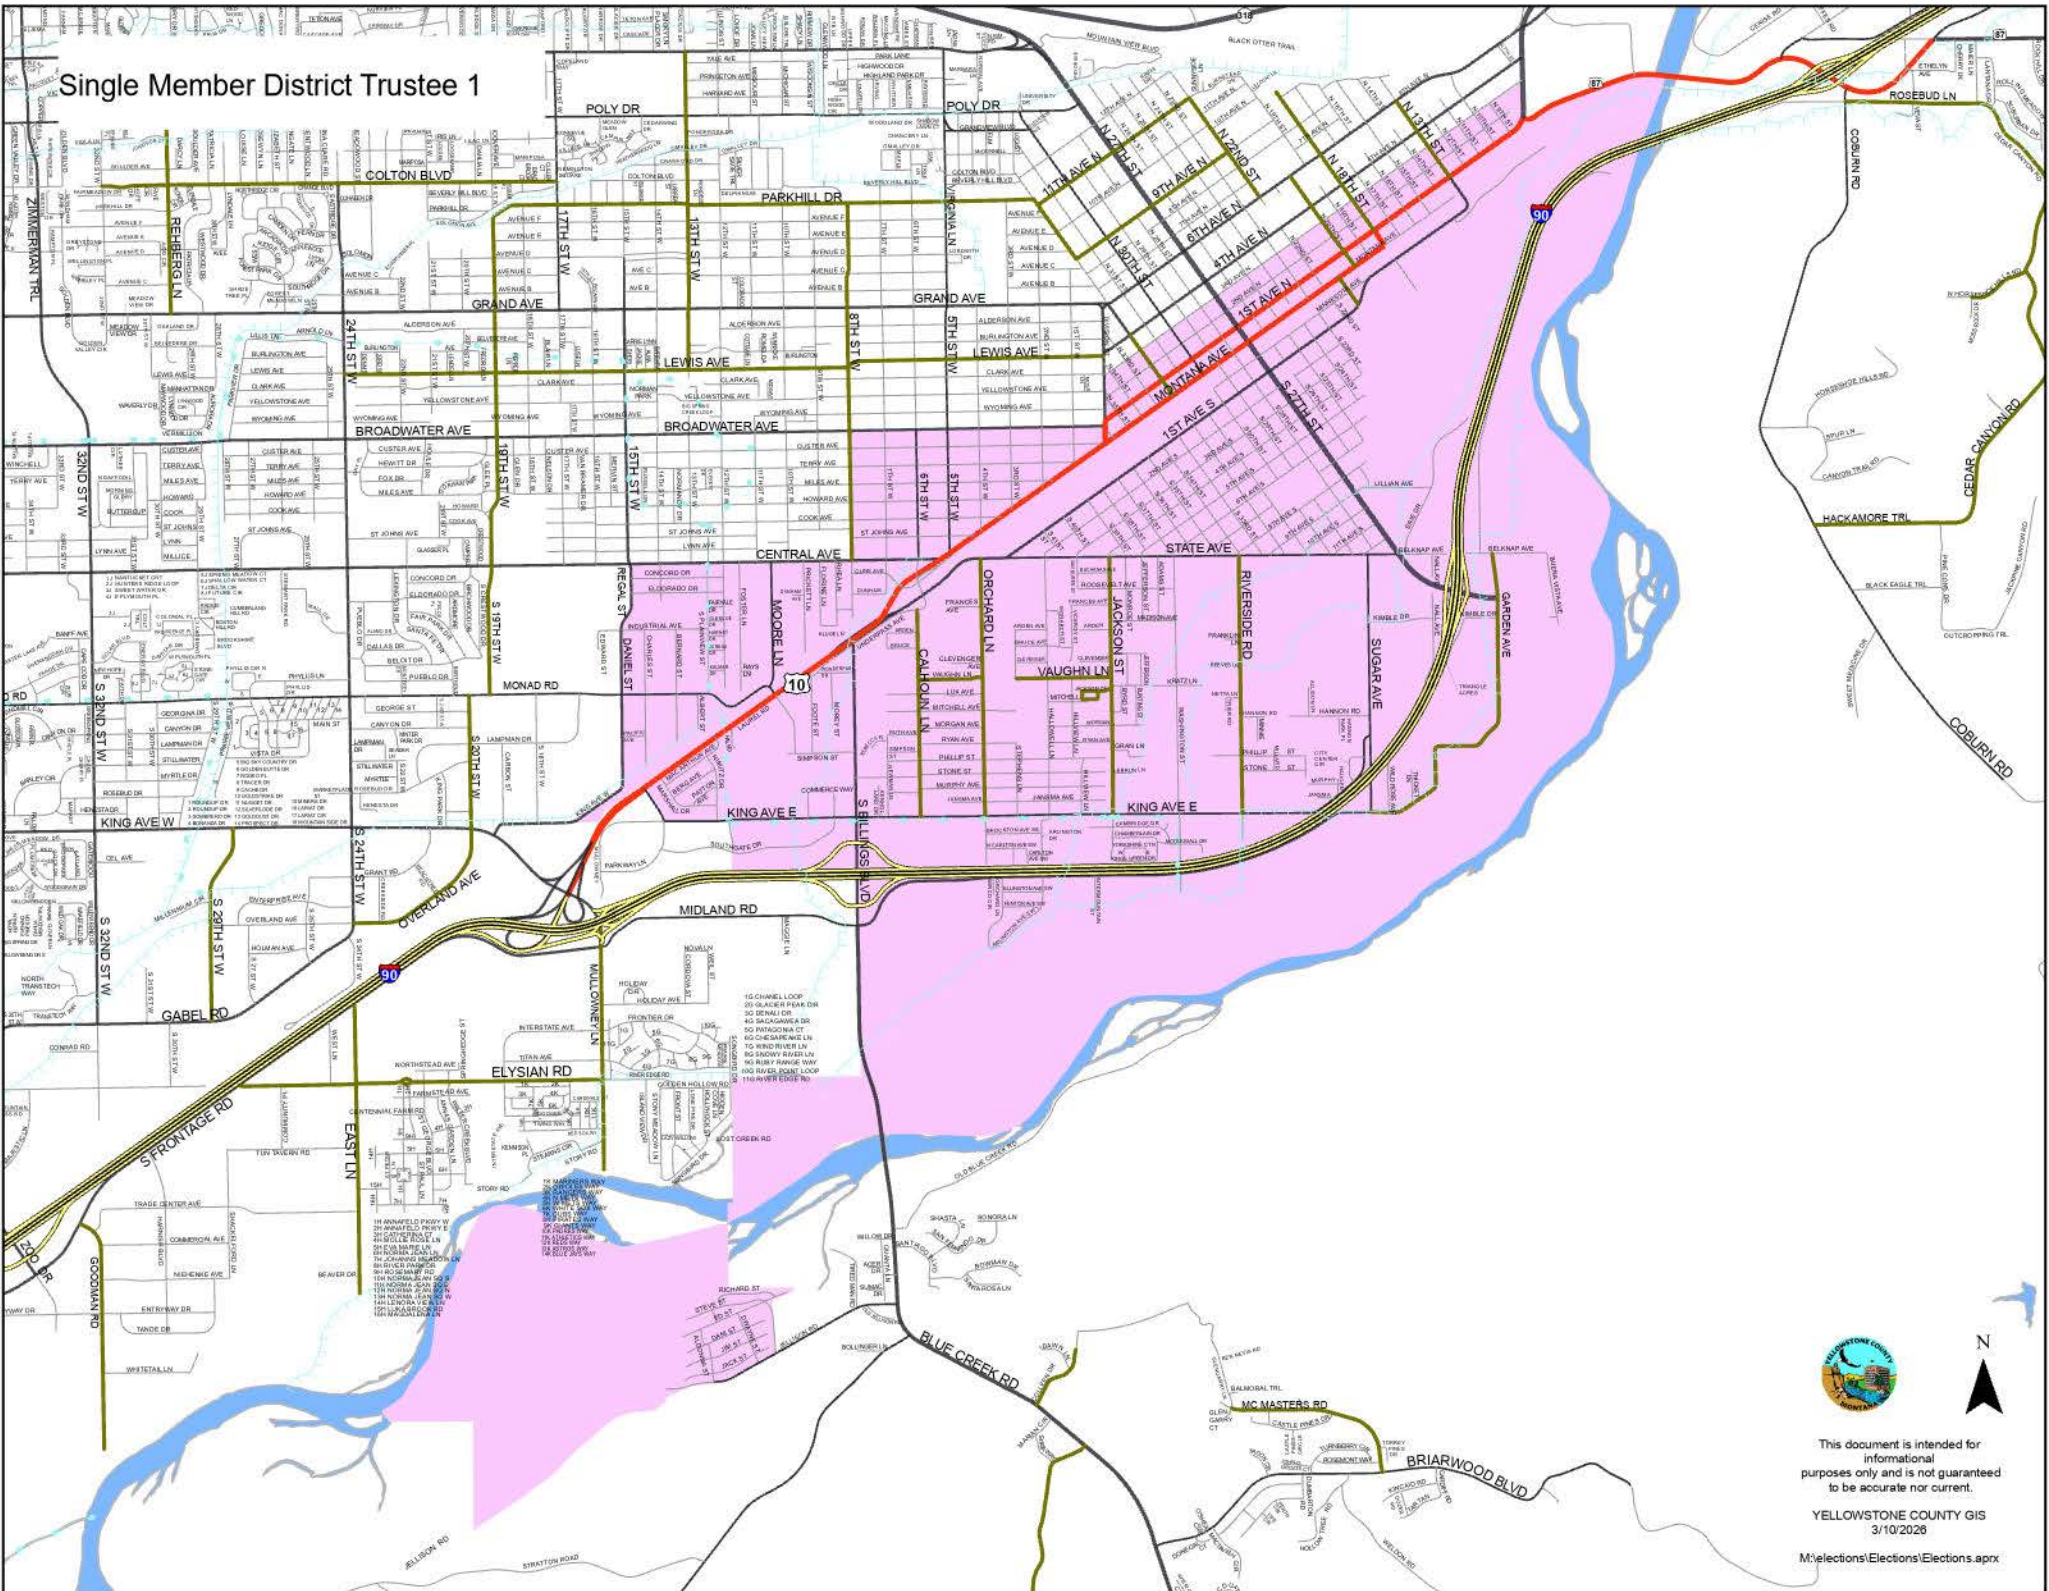

Single Member District Trustee 1

This document is intended for informational purposes only and is not guaranteed to be accurate nor current.

YELLOWSTONE COUNTY GIS
3/10/2028

M:\elections\Elections\Elections.aprx