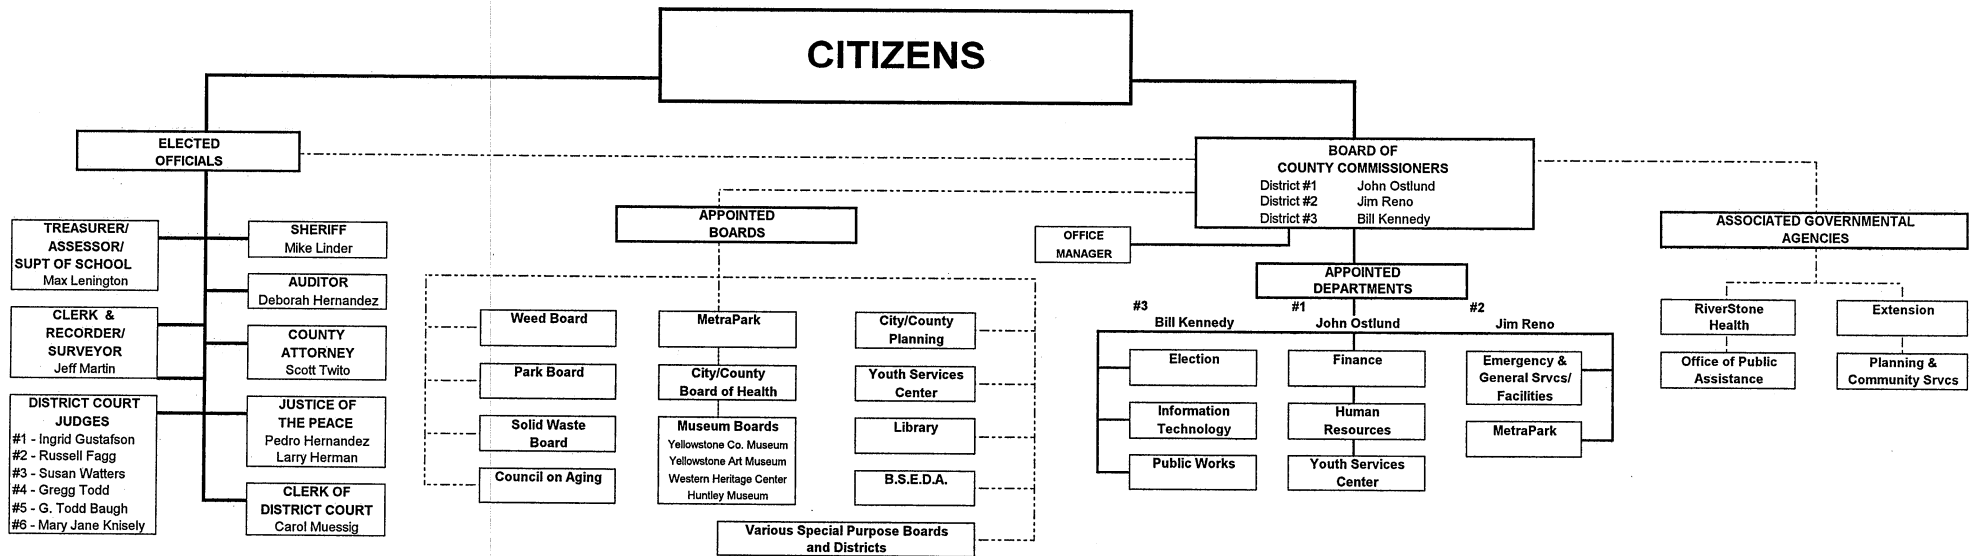

# YELLOWSTONE COUNTY, MONTANA ORGANIZATIONAL CHART

NOTE: Commissioner Representatives will rotate left to right every 2 years. Next rotation is scheduled for January 1, 2013

KEY: \_\_\_\_\_ = Direct Association  
 - - - - - = Budgetary Association