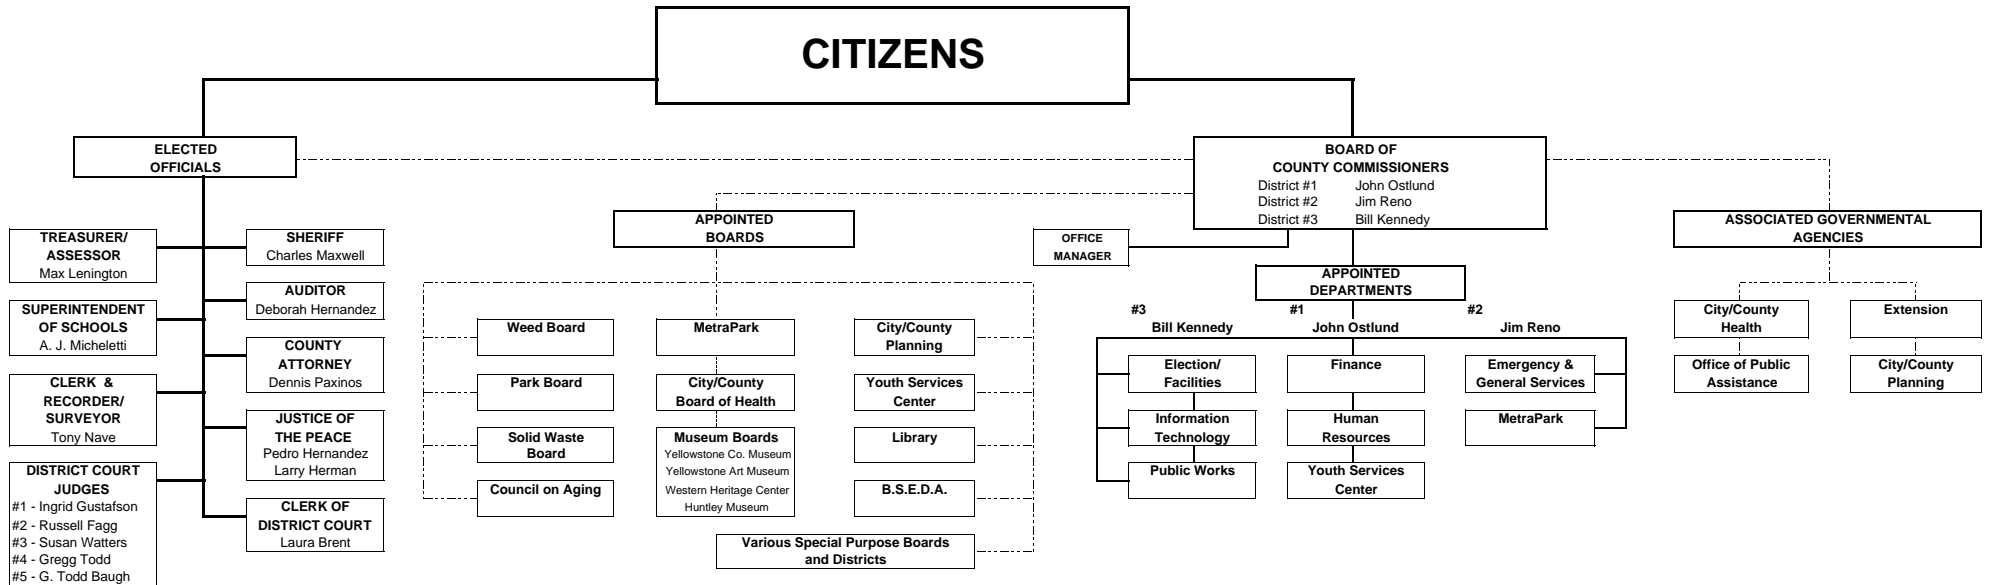

YELLOWSTONE COUNTY, MONTANA ORGANIZATIONAL CHART

As of June 30, 2006

NOTE: Commissioner Representatives will rotate left to right every 2 years. Next rotation is scheduled for January 1, 2007