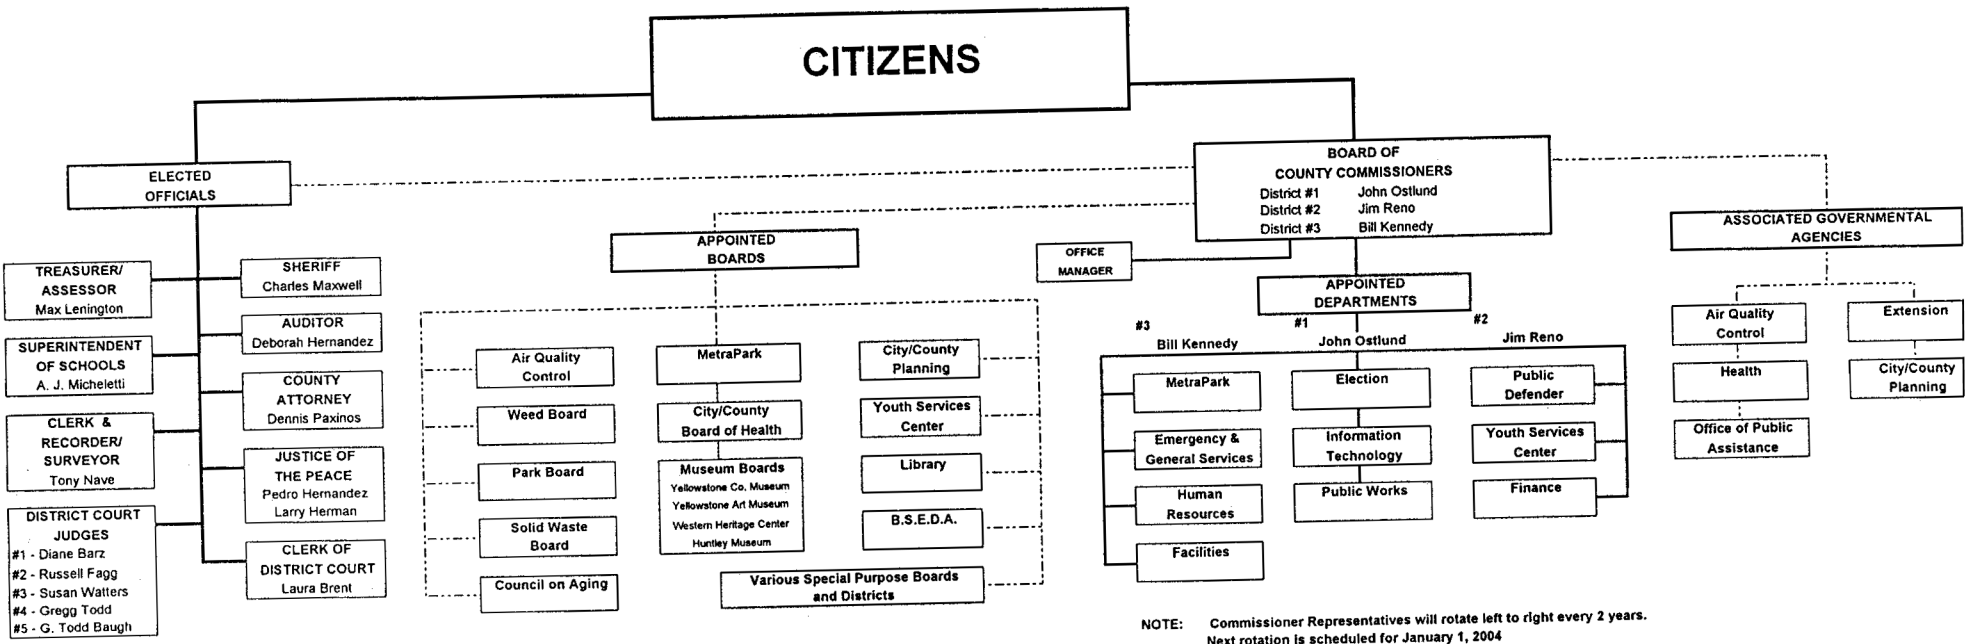

# YELLOWSTONE COUNTY, MONTANA ORGANIZATIONAL CHART

As of June 30, 2003

NOTE: Commissioner Representatives will rotate left to right every 2 years.  
Next rotation is scheduled for January 1, 2004

KEY:  = Direct Association  
 = Budgetary Association