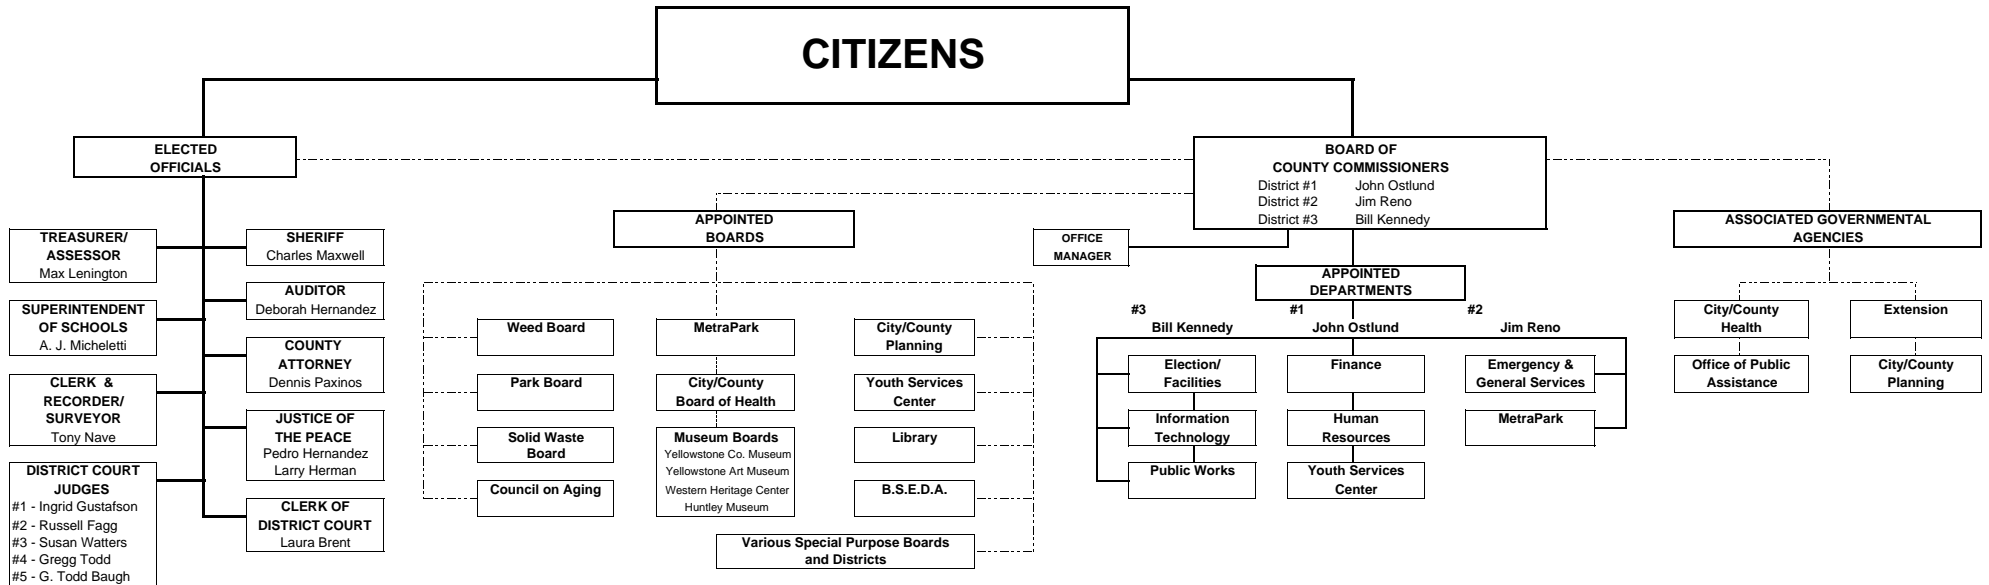

YELLOWSTONE COUNTY, MONTANA ORGANIZATIONAL CHART

As of June 30, 2006

NOTE: Commissioner Representatives will rotate left to right every 2 years. Next rotation is scheduled for January 1, 2007