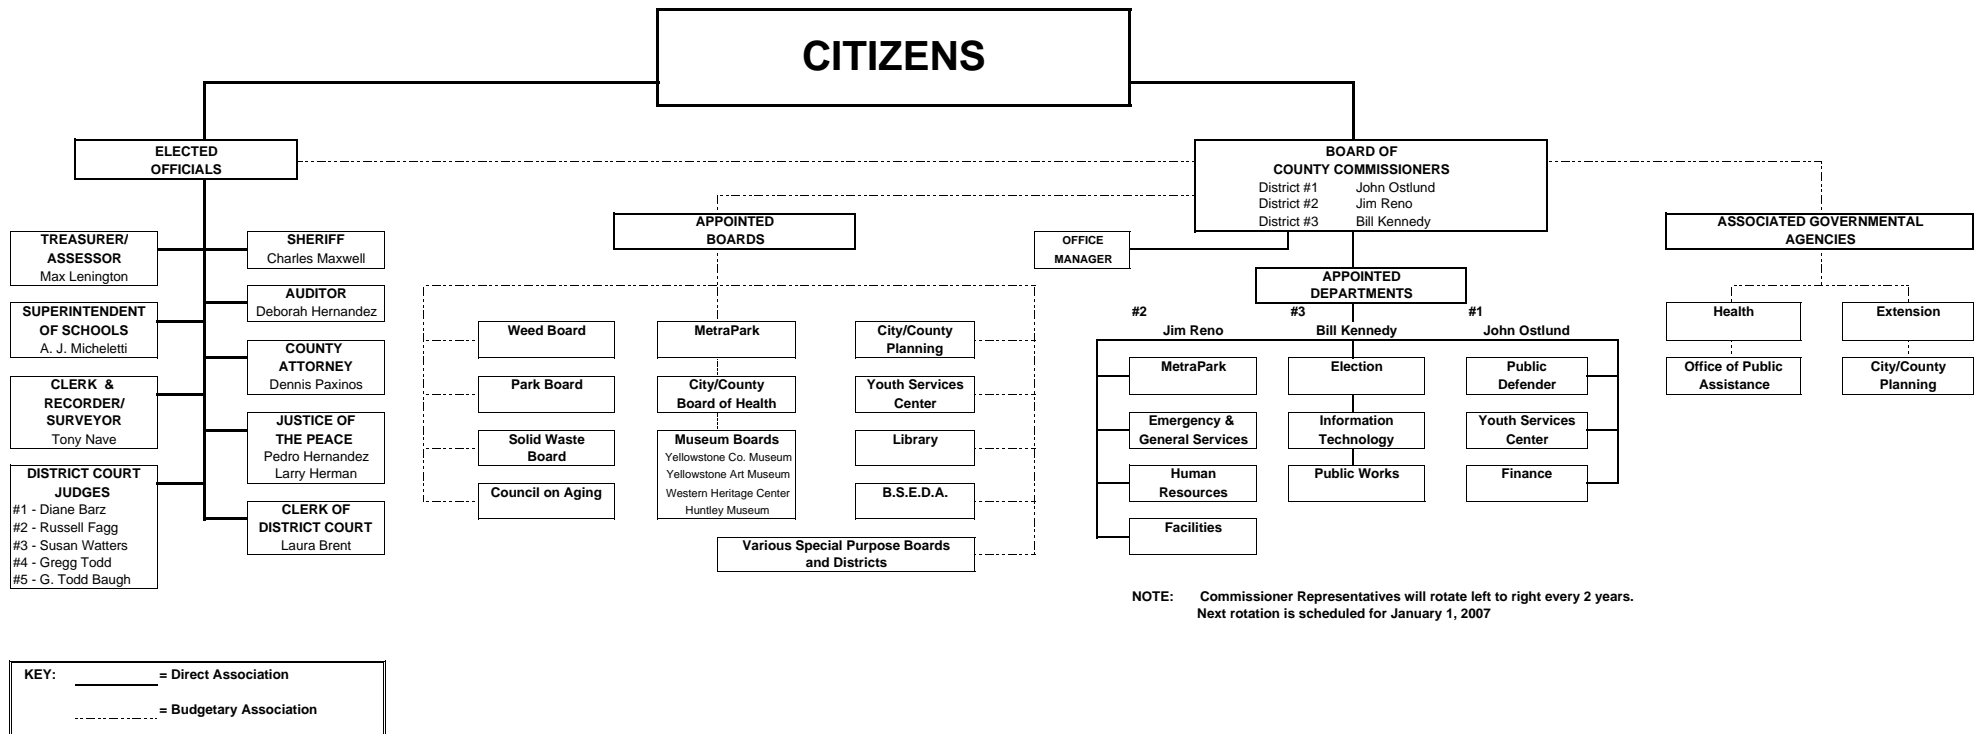

YELLOWSTONE COUNTY, MONTANA ORGANIZATIONAL CHART

As of June 30, 2005

NOTE: Commissioner Representatives will rotate left to right every 2 years. Next rotation is scheduled for January 1, 2007