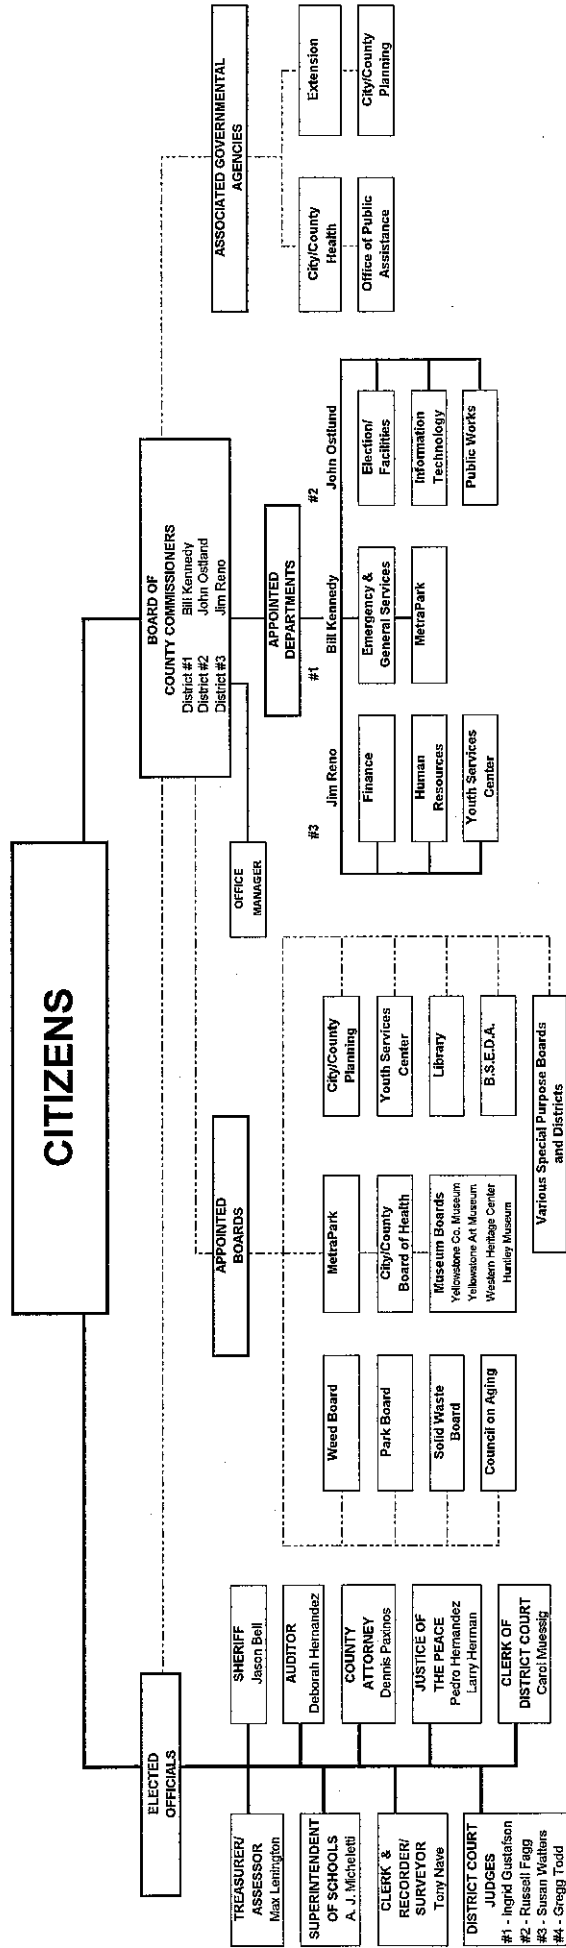

YELLOWSTONE COUNTY, MONTANA ORGANIZATIONAL CHART

NOTE: Commissioner Representatives will rotate left to right every 2 years. Next rotation is scheduled for January 1, 2011

KEY: _____ = Direct Association
 - - - - - = Budgetary Association